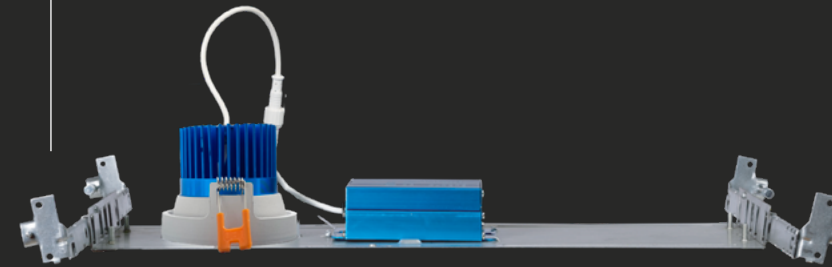

Sonic Downlight Features

Sonic Trimless Downlight

Rayhil's line of trimless recessed LED Downlights introduce a streamlined aesthetic to your commercial or residential space. The easy twist and push method allows for minimal fuss when installing or servicing.

The Sonic Trimless Downlight enhances a space with a modern aesthetic without sacrificing the quality of light.

Clean and subtle lines create an unobtrusive illumination option perfect for the minimalistic environment.

Optional Accessories

The Sonic Downlight Series products come with two unique features to offer long-lasting, high-quality lighting in various settings. The first is an emergency battery backup that ensures continuous illumination despite power disruptions. Additionally, the product line's galvanized steel mounting plate makes installation easier and secures the fixture.

All Sonic Downlights have the option for an Emergency Battery Backup with 5 watts of power and a 90 minute run time.

Constructed out of galvanized steel, the Sonic Downlight Series mounting plate allows for more secure placement of your Rayhil Downlight.