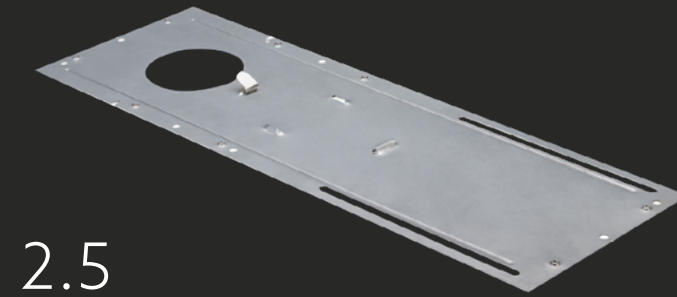

Optional Accessories

The Sonic Downlight Series products come with two unique features to offer long-lasting, high-quality lighting in various settings. The first is an emergency battery backup that ensures continuous illumination despite power disruptions. Additionally, the product line's galvanized steel mounting plate makes installation easier and secures the fixture.

All Sonic Downlights have the option for an Emergency Battery Backup with 5 watts of power and a 90 minute run time.

Constructed out of galvanized steel, the Sonic Downlight Series mounting plate allows for more secure placement of your Rayhil Downlight.

Versatile hanger bars ensure sturdy mounting between beams.

1.5

2.5

3.5