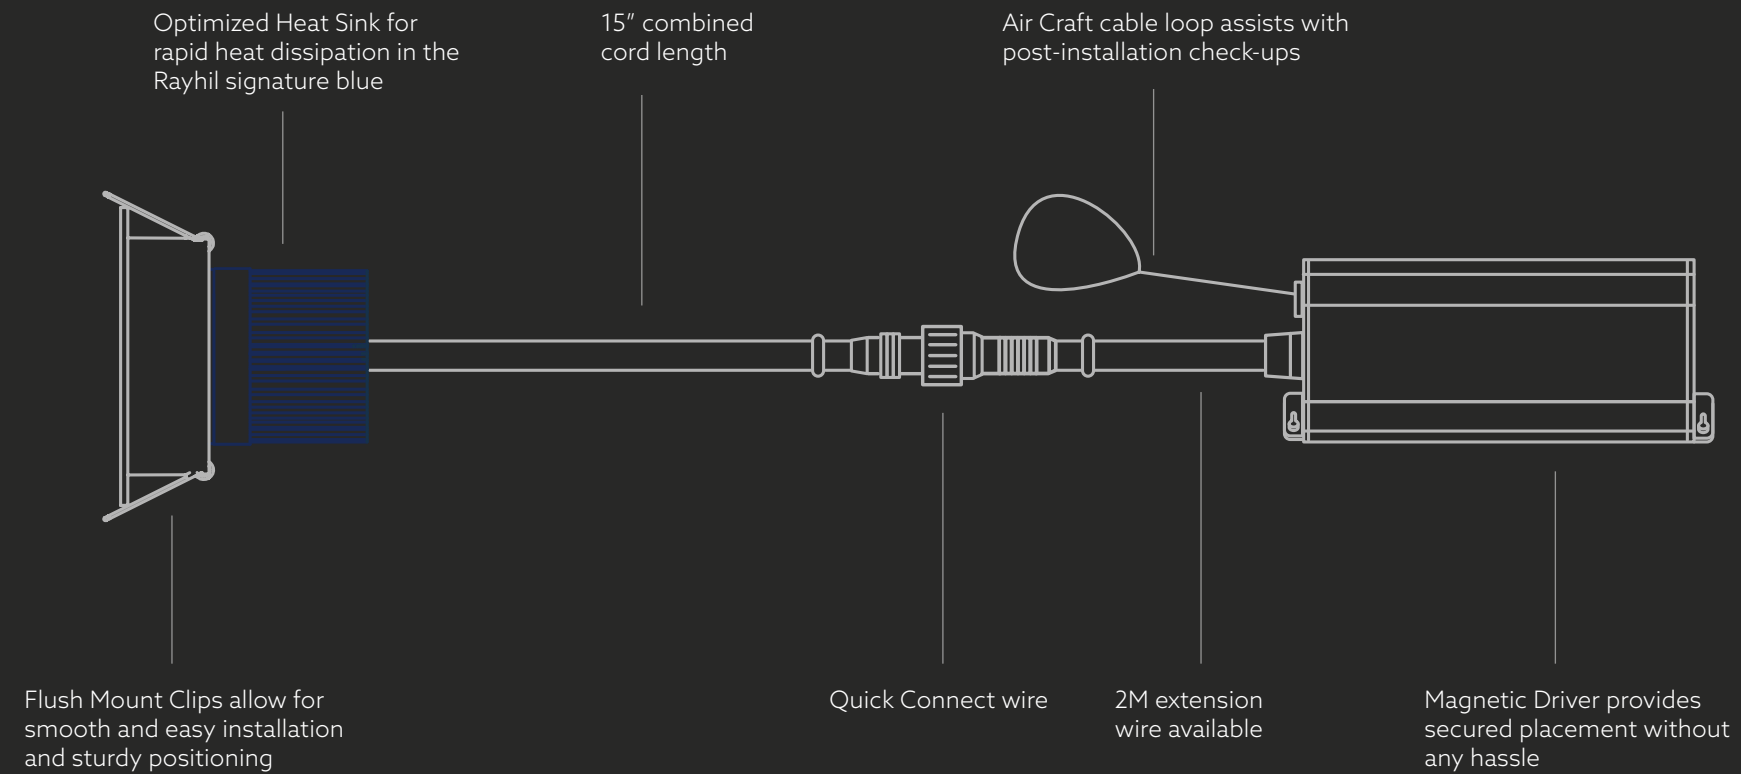

Sonic Downlight Features

Sonic Trimless Downlight

Rayhil's line of trimless recessed LED Downlights introduce a streamlined aesthetic to your commercial or residential space. The easy twist and push method allows for minimal fuss when installing or servicing.