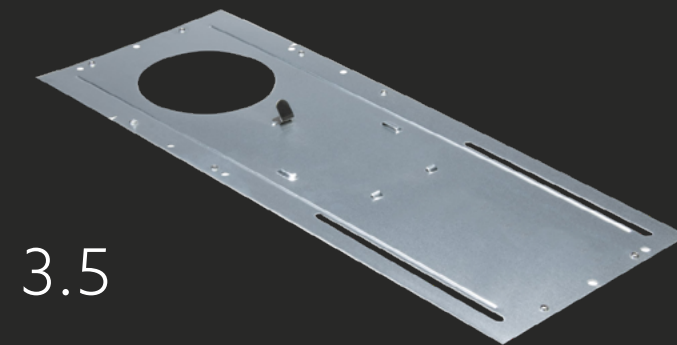

Optional Accessories

The Sonic Downlight Series products come with two unique features to offer long-lasting, high-quality lighting in various settings. The first is an emergency battery backup that ensures continuous illumination despite power disruptions. Additionally, the product line's galvanized steel mounting plate makes installation easier and secures the fixture.

All Sonic Downlights have the option for an Emergency Battery Backup with 5 watts of power and a 90 minute run time.

Constructed out of galvanized steel, the Sonic Downlight Series mounting plate allows for more secure placement of your Rayhil Downlight.

Versatile hanger bars ensure sturdy mounting between beams.

1.5

2.5

3.5