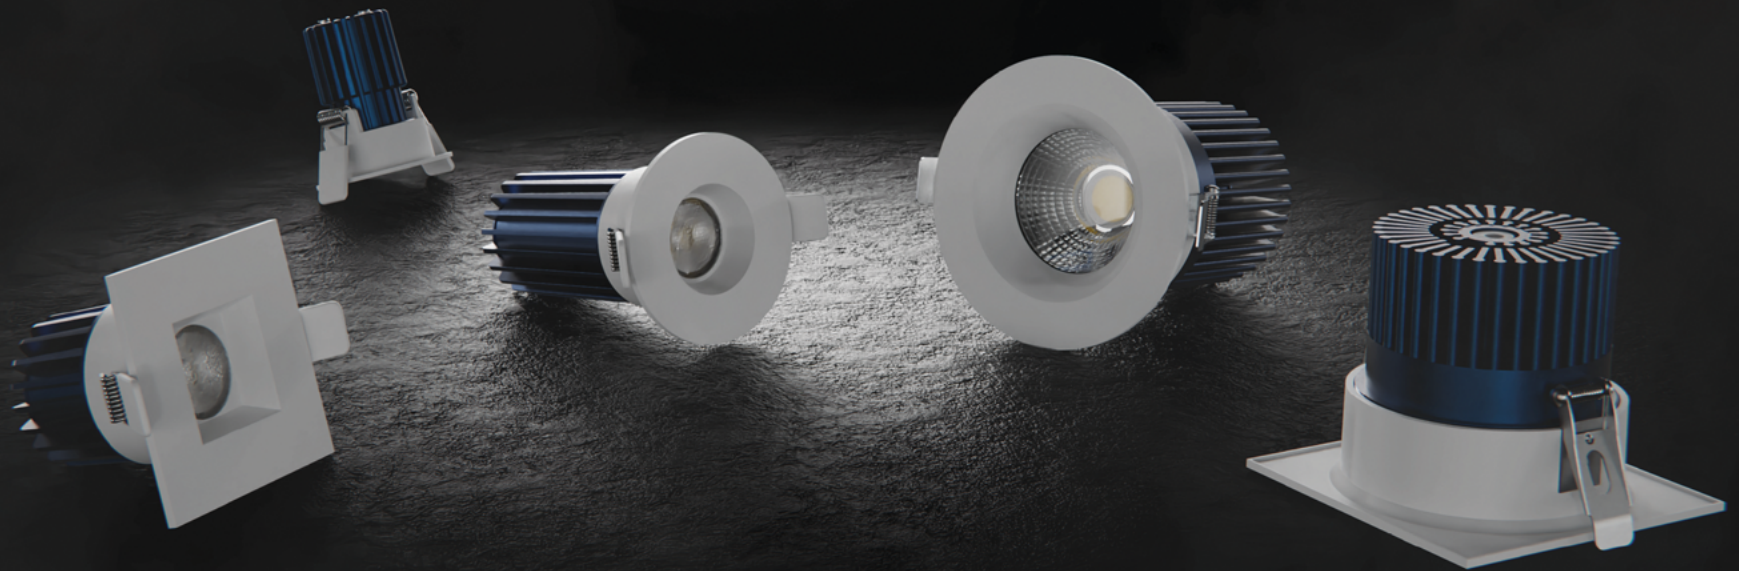

rayhil

redefine brilliance

Sonic Downlight Series
Recessed LED Downlights for Commercial and Residential Spaces

Introducing

Sonic Downlight Series

The Sonic Downlight Series embodies the epitome of minimalistic design and durability. Every aspect of our Downlights has been meticulously crafted to provide not just the performance that you expect, but the swift efficiency. We made it a priority to ensure your entire experience from unboxing to installation is as swift and simple as it should be, without the common complications. Timeless appeal requires timeless materials, and with that in mind we carefully chose the most pristine and high-quality LED Chips to illuminate your space. Heat-dissipating aluminum takes the enigmatic form of a deep blue Heat-Sink, ensuring the longevity of your lighting. Explore the Sonic Downlight Series variations and how they can redefine your environment.

Sonic Downlight Features

Sonic Trimless Downlight

Rayhil's line of trimless recessed LED Downlights introduce a streamlined aesthetic to your commercial or residential space. The easy twist and push method allows for minimal fuss when installing or servicing.

The Sonic Trimless Downlight enhances a space with a modern aesthetic without sacrificing the quality of light.

Clean and subtle lines create an unobtrusive illumination option perfect for the minimalistic environment.

Optional Accessories

The Sonic Downlight Series products come with two unique features to offer long-lasting, high-quality lighting in various settings. The first is an emergency battery backup that ensures continuous illumination despite power disruptions. Additionally, the product line's galvanized steel mounting plate makes installation easier and secures the fixture.