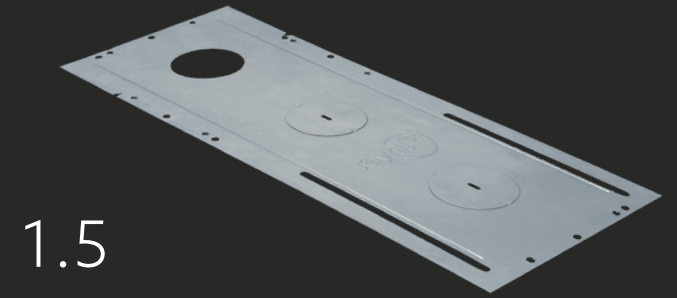

Optional Accessories

The Sonic Downlight Series products come with two unique features to offer long-lasting, high-quality lighting in various settings. The first is an emergency battery backup that ensures continuous illumination despite power disruptions. Additionally, the product line's galvanized steel mounting plate makes installation easier and secures the fixture.

All Sonic Downlights have the option for an Emergency Battery Backup with 5 watts of power and a 90 minute run time.

Constructed out of galvanized steel, the Sonic Downlight Series mounting plate allows for more secure placement of your Rayhil Downlight.

Versatile hanger bars ensure sturdy mounting between beams.

1.5

2.5

3.5