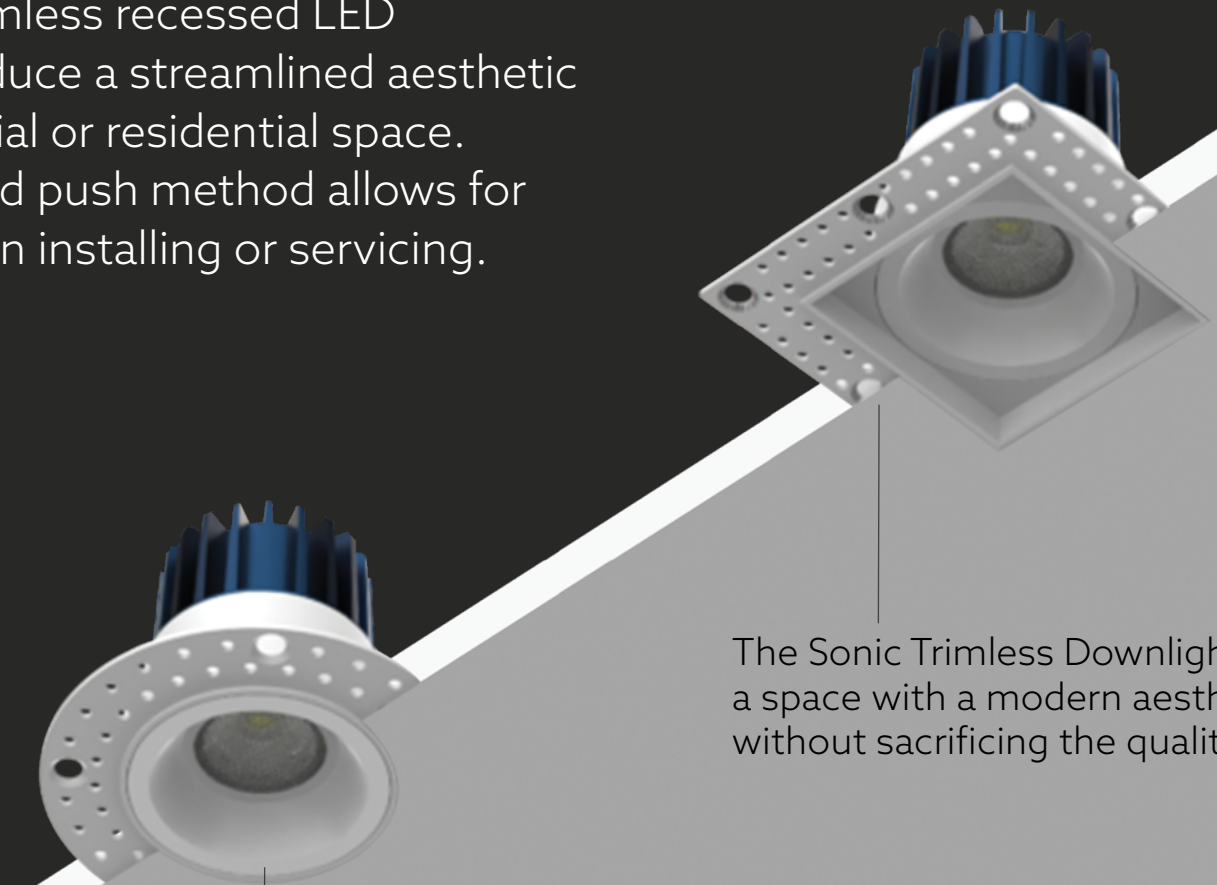

rayhil

redefine brilliance

Sonic Downlight Series
Recessed LED Downlights for Commercial and Residential Spaces

Introducing

Sonic Downlight Series

The Sonic Downlight Series embodies the epitome of minimalistic design and durability. Every aspect of our Downlights has been meticulously crafted to provide not just the performance that you expect, but the swift efficiency. We made it a priority to ensure your entire experience from unboxing to installation is as swift and simple as it should be, without the common complications. Timeless appeal requires timeless materials, and with that in mind we carefully chose the most pristine and high-quality LED Chips to illuminate your space. Heat-dissipating aluminum takes the enigmatic form of a deep blue Heat-Sink, ensuring the longevity of your lighting. Explore the Sonic Downlight Series variations and how they can redefine your environment.

Sonic Downlight Features

Sonic Trimless Downlight

Rayhil's line of trimless recessed LED Downlights introduce a streamlined aesthetic to your commercial or residential space. The easy twist and push method allows for minimal fuss when installing or servicing.

The Sonic Trimless Downlight enhances a space with a modern aesthetic without sacrificing the quality of light.

Clean and subtle lines create an unobtrusive illumination option perfect for the minimalistic environment.