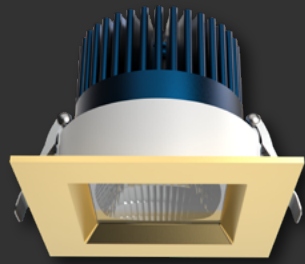

Finish Options

The Sonic Downlight Series is available in numerous trim colors to meet your interior design needs.

Gold

Ordering Guide

The comprehensive order guide provides all options for the Sonic Downlight Series. Custom options and requests can be submitted to info@rayhil.com. The Sonic Downlight Series is Energy Star and ETL rated.

SONIC 1.0

Trim	Wattage	Color Temp	Input Voltage	Beam Angle
RAD10R (Round) RAD10S (Square)	5 (400lm)	3000K 3500K 4000K	24V	60°

SONIC 1.5

Trim	Wattage	Color Temp	Input Voltage	Beam Angle	Trim Finish	EM
RAD15R (Round) RAD15S (Square)	7 (600lm)	3000K 3500K 4000K	120 277	36°	WT White BK Black BN Brushed Nickel GD Gold BZ Bronze CP Copper	EM

SONIC 2.5

Trim	Wattage	Color Temp	Input Voltage	Beam Angle	Trim Finish	EM
RAD25R (Round) RAD25S (Square) RAD25TMS-R (Trimless Round) RAD25TMS-S (Trimless Square)	9 (800lm) 14 (1100lm)	CCT adj. (27K, 30K, 35K, 40K, 50K) 3000K 3500K 4000K	120 277	15° 24° 38°	WT White BK Black BN Brushed Nickel GD Gold BZ Bronze CP Copper	EM

SONIC X 3.5

Trim	Wattage	Color Temp	Input Voltage	Beam Angle	Lense	Trim Finish	EM
RAD35R (Round) RAD35S (Square)	23 (2000lm)	CCT adj. (27K, 30K, 35K, 40K, 50K) 3000K 3500K 4000K	110 277	24° 36° 50°	Clear Frosted Pinhole Wall Washing Extension Plate 5"	White Black Brushed Nickel Gold Bronze Copper	EM

SONIC 3.5

Trim	Wattage	Color Temp	Input Voltage	Beam Angle	Lense	Trim Finish	EM
RAD35R (Round) RAD35S (Square)	15 (1250lm)	CCT adj. (27K, 30K, 35K, 40K, 50K) 3000K 3500K 4000K	120 277	24° 36° 50°	Clear Frosted Pinhole Wall Washing Extension Plate 5"	White Black Brushed Nickel Gold Bronze Copper	EM

Ready to Discuss Your Project?
Get In Touch

✉ info@rayhil.com

📞 212.931.1230

🌐 rayhil.com