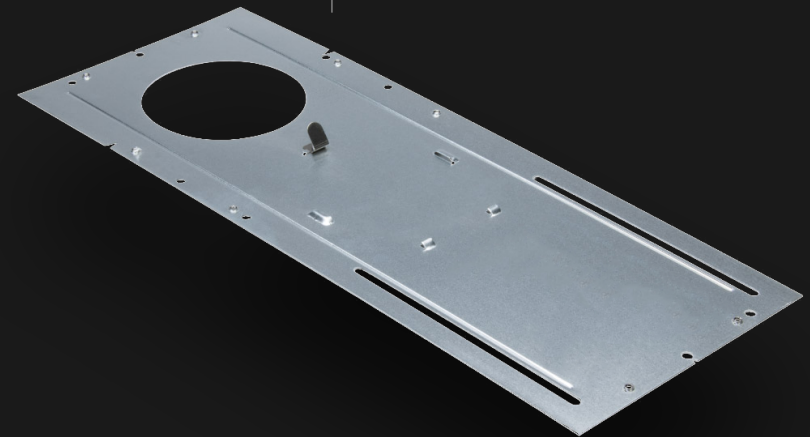

Sonic Downlight Features

SONIC DOWNLIGHT SERIES

1.0

1.5

2.5

3.5

Sonic Trimless Downlight

Rayhil's line of trimless recessed LED Downlights introduce a streamlined aesthetic to your commercial or residential space. The easy twist and push method allows for minimal fuss when installing or servicing.

Clean and subtle lines create an unobtrusive illumination option perfect for the minimalistic environment.

The Sonic Trimless Downlight enhances a space with a modern aesthetic without sacrificing the quality of light.

Color Options

The Sonic Downlight Series is available in numerous trim colors to meet your interior design needs.

Gold

Black

Brushed Nickel

Bronze

Optional Accessories

The Sonic Downlight Series products come with two unique features to offer long-lasting, high-quality lighting in various settings. The first is an emergency battery backup that ensures continuous illumination despite power disruptions. Additionally, the product line's galvanized steel mounting plate makes installation easier and secures the fixture.

All Sonic Downlights have the option for an Emergency Battery Backup with 5 watts of power and a 90 minute run time.

Constructed out of galvanized steel, the Sonic Downlight Series mounting plate allows for more secure placement of your Rayhil Downlight