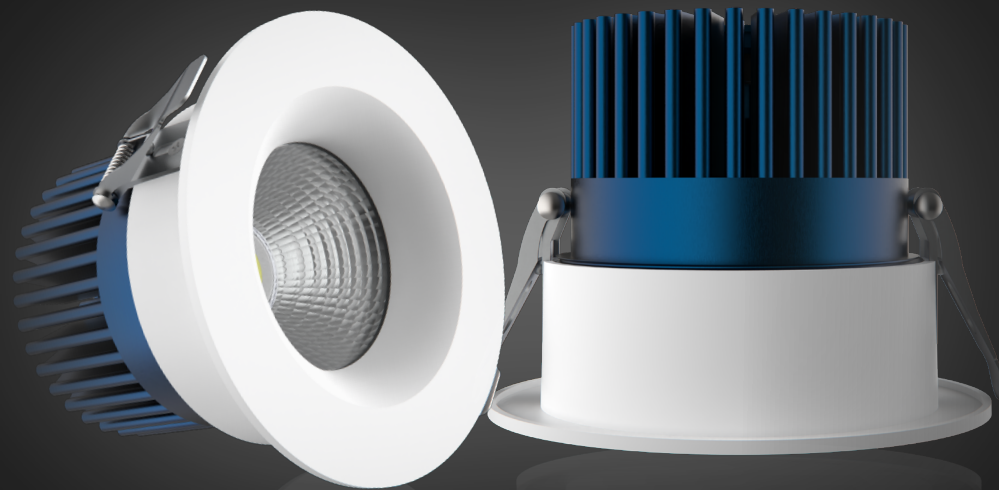

rayhil

redefine brilliance

Sonic Downlight Series
Recessed LED Downlights for Commercial and Residential Spaces

Introducing

Sonic Downlight Series

The Sonic Downlight Series embodies the epitome of minimalistic design and durability. Every aspect of our Downlights has been meticulously crafted to provide not just the performance that you expect, but the swift efficiency. We made it a priority to ensure your entire experience from unboxing to installation is as swift and simple as it should be, without the common complications. Timeless appeal requires timeless materials, and with that in mind we carefully chose the most pristine and high-quality LED Chips to illuminate your space. Heat-dissipating aluminum takes the enigmatic form of a deep blue Heat-Sink, ensuring the longevity of your lighting. Explore the Sonic Downlight Series variations and how they can redefine your environment.

Sonic Downlight Features

SONIC DOWNLIGHT SERIES

1.0

1.5

2.5

3.5

Sonic Trimless Downlight

Rayhil's line of trimless recessed LED Downlights introduce a streamlined aesthetic to your commercial or residential space. The easy twist and push method allows for minimal fuss when installing or servicing.

Clean and subtle lines create an unobtrusive illumination option perfect for the minimalistic environment.

The Sonic Trimless Downlight enhances a space with a modern aesthetic without sacrificing the quality of light.

Color Options

The Sonic Downlight Series is available in numerous trim colors to meet your interior design needs.

Gold

Black

Brushed Nickel

Bronze

Optional Accessories

The Sonic Downlight Series products come with two unique features to offer long-lasting, high-quality lighting in various settings. The first is an emergency battery backup that ensures continuous illumination despite power disruptions. Additionally, the product line's galvanized steel mounting plate makes installation easier and secures the fixture.