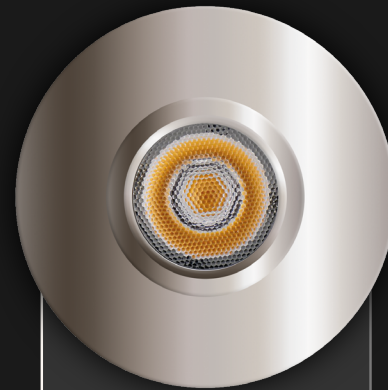

rayhil

redefine brilliance

Sonic Downlight Series
Recessed LED Downlights for Commercial and Residential Spaces

Introducing

Sonic Downlight Series

The Sonic Downlight Series embodies the epitome of minimalistic design and durability. Every aspect of our Downlights has been meticulously crafted to provide not just the performance that you expect, but the swift efficiency. We made it a priority to ensure your entire experience from unboxing to installation is as swift and simple as it should be, without the common complications. Timeless appeal requires timeless materials, and with that in mind we carefully chose the most pristine and high-quality LED Chips to illuminate your space. Heat-dissipating aluminum takes the enigmatic form of a deep blue Heat-Sink, ensuring the longevity of your lighting. Explore the Sonic Downlight Series variations and how they can redefine your environment.

Sonic Downlight Features

SONIC DOWNLIGHT SERIES

1.0

1.5

2.5

3.5

Sonic Trimless Downlight

Rayhil's line of trimless recessed LED Downlights introduce a streamlined aesthetic to your commercial or residential space. The easy twist and push method allows for minimal fuss when installing or servicing.

Clean and subtle lines create an unobtrusive illumination option perfect for the minimalistic environment.

The Sonic Trimless Downlight enhances a space with a modern aesthetic without sacrificing the quality of light.

Color Options

The Sonic Downlight Series is available in numerous trim colors to meet your interior design needs.

Gold

Black

Brushed Nickel

Bronze

Optional Accessories

The Sonic Downlight Series products come with two unique features to offer long-lasting, high-quality lighting in various settings. The first is an emergency battery backup that ensures continuous illumination despite power disruptions. Additionally, the product line's galvanized steel mounting plate makes installation easier and secures the fixture.