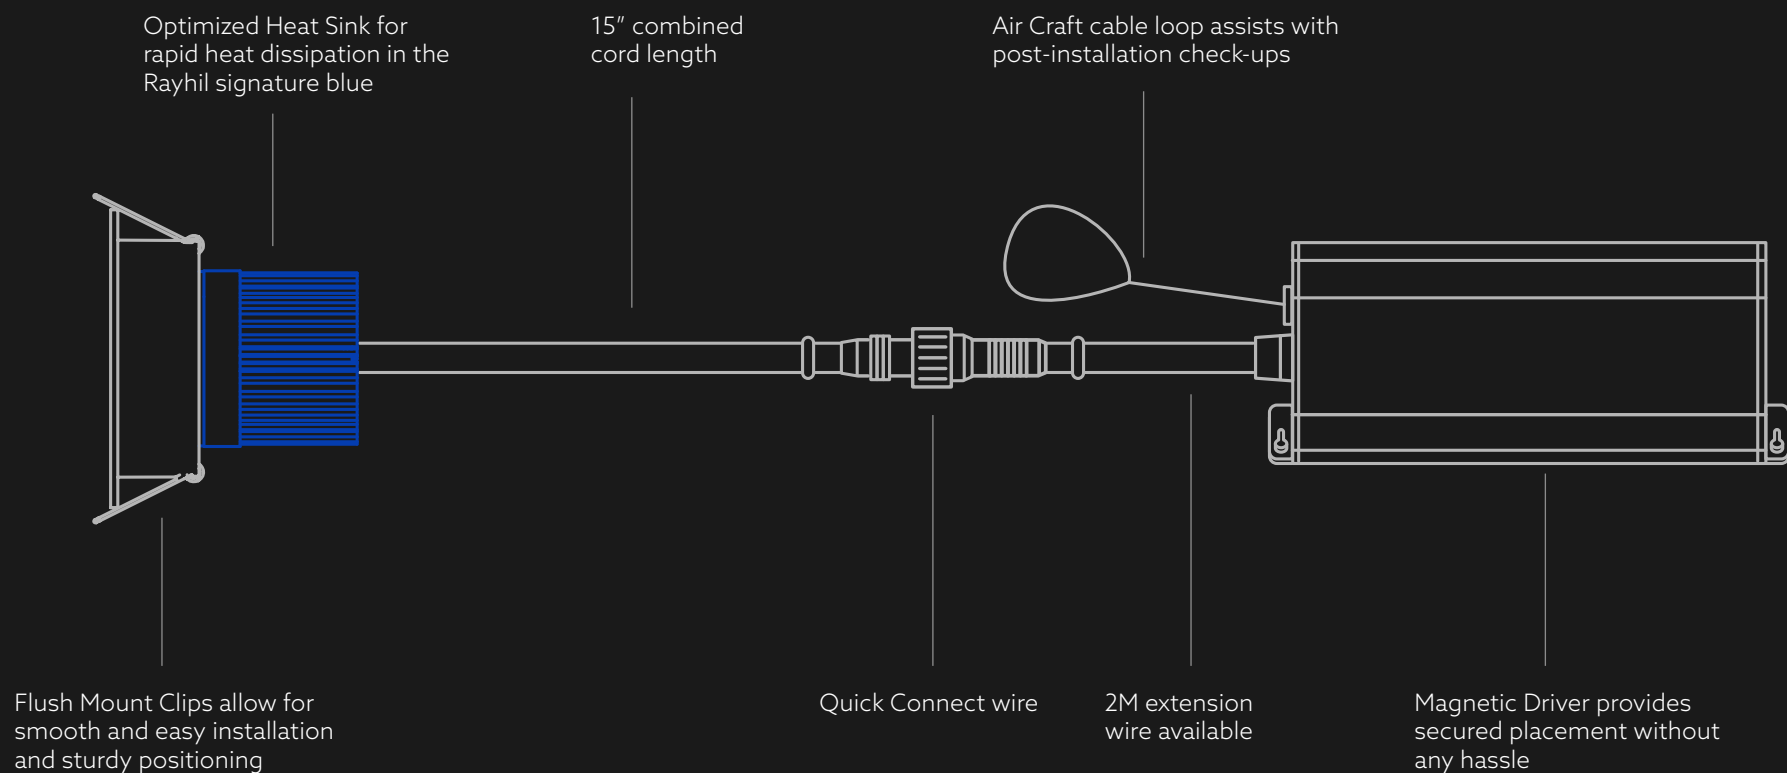

Sonic Downlight Features

SONIC DOWNLIGHT SERIES

1.0

1.5

2.5

3.5

Sonic Trimless Downlight

Rayhil's line of trimless recessed LED Downlights introduce a streamlined aesthetic to your commercial or residential space. The easy twist and push method allows for minimal fuss when installing or servicing.

All Sonic Downlights have the option for an Emergency Battery Backup with 5 watts of power and a 90 minute run time.

Constructed out of galvanized steel, the Sonic Downlight Series mounting plate allows for more secure placement of your Rayhil Downlight