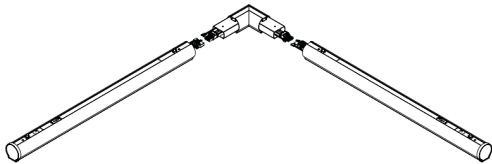

Corner Connection