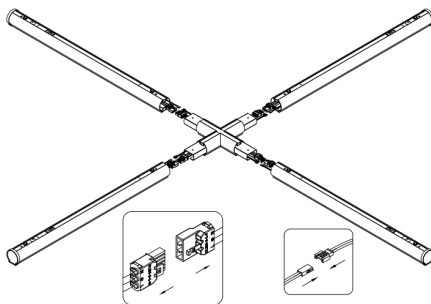

Cross Connection