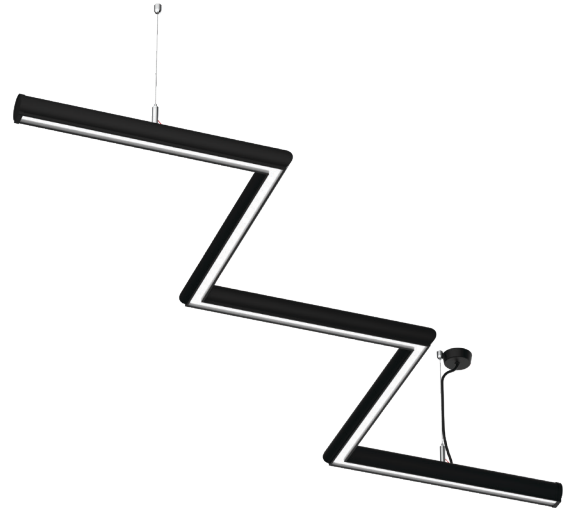

Cross Connection