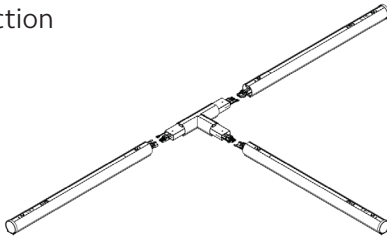

T-Connection