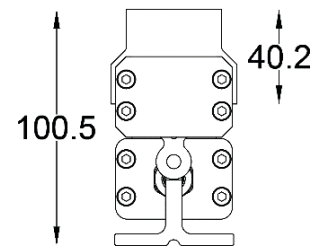

ARK ANCHOR WALL WASHER

TERRAIN SERIES

ANTI-GLARE ACCESSOIRES

ARK-AAGL
Asymmetric anti-glare louver

Height with and without mounting bracket