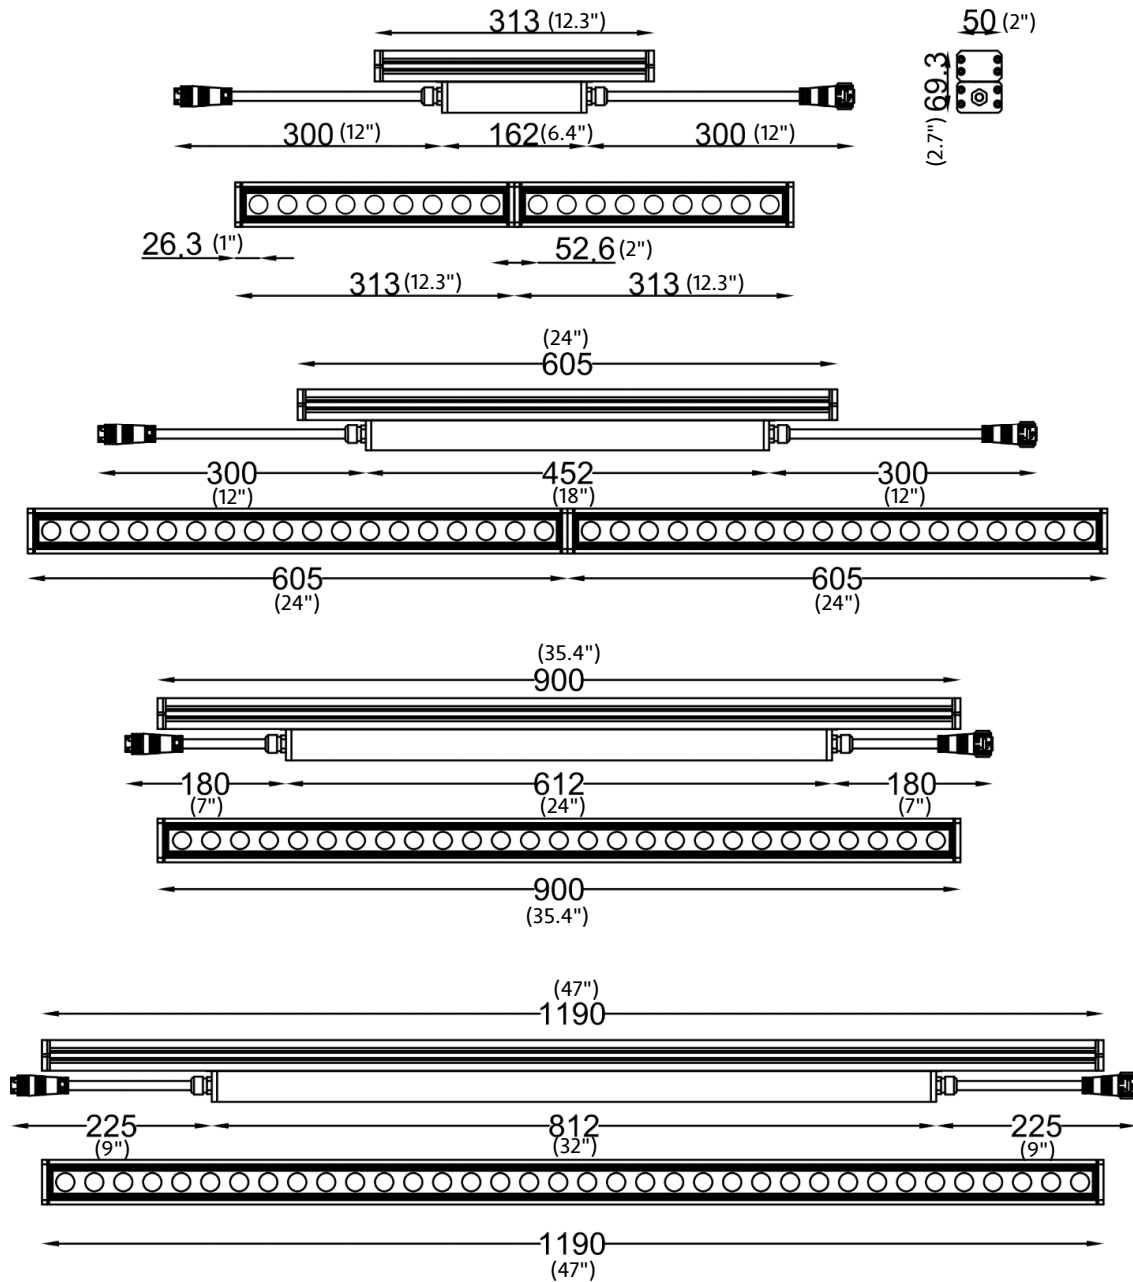

**This is made to order item, please contact for lead time*

OPTICS AND MOUNTING ORDERING GUIDE

ARK- _____ - _____ *Example: ARK-AAGL-1*

Model	Description
ARK-AAGL - (1FT, 2FT, 3FT, 4FT)	Asymmetric anti-glare louver
ARK-SAGL - (1FT, 2FT, 3FT, 4FT)	Symmetric anti-glare louver
ARK-MA	180° Adjustable mounting
ARK-MB	180° Adjustable mounting (11mm)
ARK-ML	180° Adjustable mounting (L shape)
ARK-MSL	Adjustble landscape lighting mount
ARK-MWA	Adjustable wall mount bracket (150mm - 230mm)
ARK-MWB	Adjustable wall mount bracket (355mm - 560mm)

**This is made to order item, please contact for lead time*

WIRING ACCESSORY ORDERING GUIDE

ARK- _____ *Example: ARKP-PL-1*

Model	Description	Model	Description
ARK-PL-1	Power Lead - 11.8in	ARK-PLDL-1	Power and signal data lead combined - 11.8in
ARK-PL-6	Power Lead - 78.7in	ARK-PLDL-6	Power and signal data lead combined - 78.7in
ARK-PL-20	Power Lead - 236.2in	ARK-PLDL-20	Power and signal data lead combined - 236.2in
ARK-PL-50	Power Lead - 590.5in	ARK-PLDL-50	Power and signal data lead combined - 590.5in
ARK-PE-1	Coupling power extension - 11.8in	ARK-PEDL-1	Power and data combined extension - 11.8in
ARK-PE-2	Coupling power extension - 23.6in	ARK-PEDL-2	Power and data combined extension - 23.6in
ARK-PE-6	Coupling power extension - 71in	ARK-PEDL-6	Power and data combined extension - 71in
ARK-DL-1	Data lead - 11.8in	ARK-LJ-T	Leading T-Joint
ARK-DL-6	Data lead - 78.7in	ARK-PL	Coupling with power for home run (power injector)
ARK-DL-20	Data lead - 236.2in	ARK-EC	End cap for power loop out
ARK-DL-50	Data lead - 590.5in	ARK-EC-D	End cap for power loop out

**This is made to order item, please contact for lead time*

ANCHOR WALL WASHER

TERRAIN SERIES

DIMENSIONS

ANCHOR WALL WASHER

TERRAIN SERIES

CABLE CONDUCTOR SPECIFICATIONS

The core in the power and data cable are colored according to the following table: