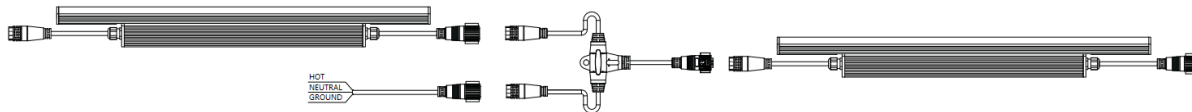

ANCHOR WALL WASHER

ARK

TERRAIN SERIES

COUPLING FOR DAISY CHAIN

Power injection one:

Description: Power injection with power leading cable

Product Image	Model	Length	Description	Cable End		Conductor Size
	ARK-PEDL-1	11.8	Power and Data Combined extension (0-10V, DALI)	Female	Male	3x16AWG + 3x22AWG
	ARK-PEDL-2	23.6				
	ARK-PEDL-6	71				
	ARK-PL		Power Injector (0-10V, DALI)			
	ARK-EC-D		End cap for Power loop out (0-10V, DALI)			