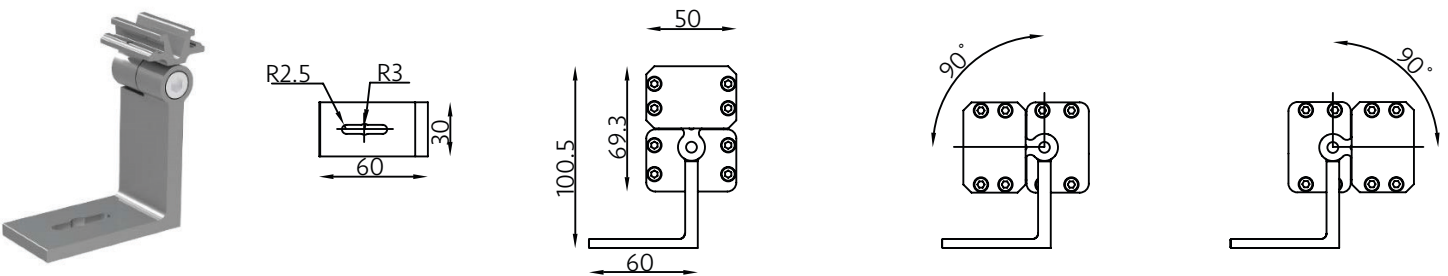

MOUNTING ACCESSORIES

ARK-MA

Adjustable mounting option for applications that require angle adjustments. Rotatable up to 180 Degrees

ARK-MB

Adjustable mounting option for applications that require angle adjustments. Rotatable up to 180 Degrees

ARK-MB

L-shape adjustable mounting option for applications that require angle adjustments. Rotatable up to 180 Degrees.

ARK ANCHOR WALL WASHER

TERRAIN SERIES

ARK-MSL

Adjustable mounting option for landscape lighting application