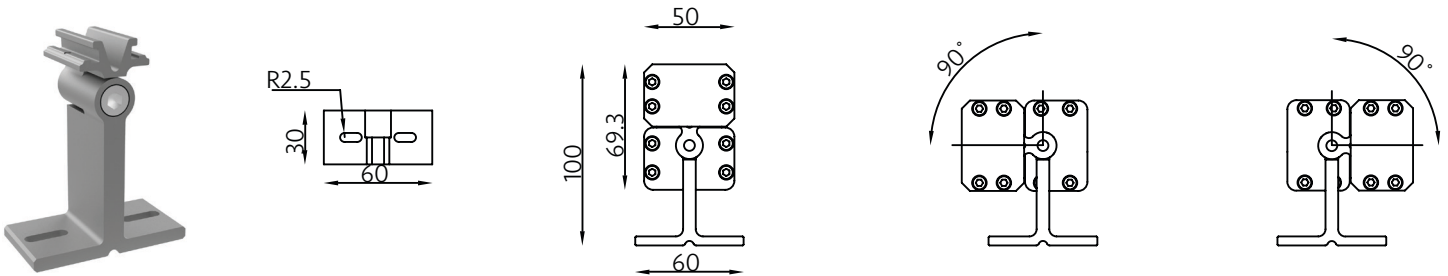

ANTI-GLARE ACCESSOIRES

ARK-AAGL
Asymmetric anti-glare louver

Height with and without mounting bracket

ARK-SAGL
Symmetric anti-glare louver

Height with and without mounting bracket

ARK ANCHOR WALL WASHER

TERRAIN SERIES

MOUNTING ACCESSORIES

ARK-MA

Adjustable mounting option for applications that require angle adjustments. Rotatable up to 180 Degrees

ARK-MB

Adjustable mounting option for applications that require angle adjustments. Rotatable up to 180 Degrees