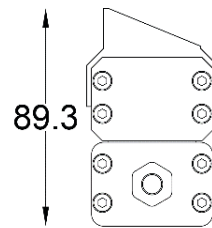

ARK-AAGL
Asymmetric anti-glare louver

Height with and without mounting bracket