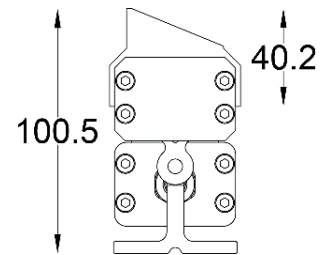

ARK-AAGL
Asymmetric anti-glare louver

Height with and without mounting bracket