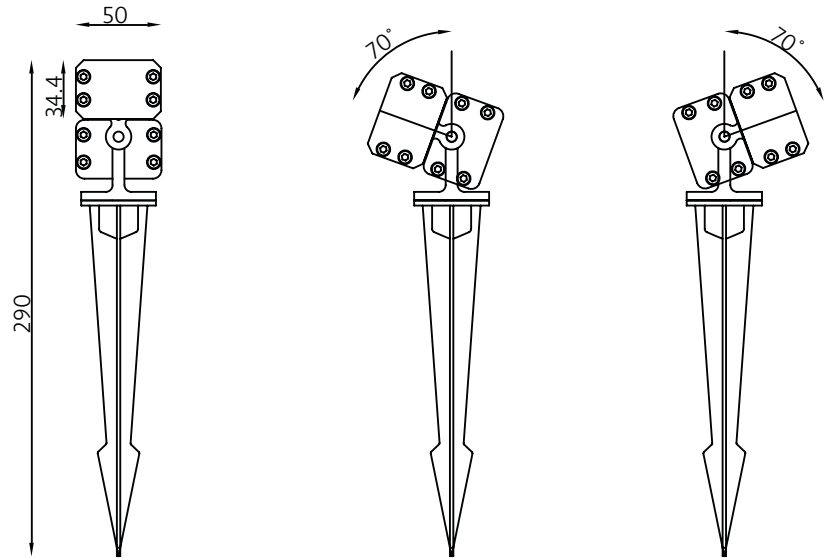

MOUNTING ACCESSORIES

ARK-MA

Adjustable mounting option for applications that require angle adjustments. Rotatable up to 180 Degrees

ARK-MB

Adjustable mounting option for applications that require angle adjustments. Rotatable up to 180 Degrees

ARK-MB

L-shape adjustable mounting option for applications that require angle adjustments. Rotatable up to 180 Degrees.

ARK ANCHOR WALL WASHER

TERRAIN SERIES

ARK-MSL

Adjustable mounting option for landscape lighting application

ARK-MWA 150mm - 230mm
ARK-MWB 355mm - 560mm

Adjustable Wall Mount Bracket with extendable arm

ANCHOR WALL WASHER

ARK

TERRAIN SERIES

WIRING GUIDE FOR ON/OFF

Power

Product Image	Model	Length	Description	Cable End		Conductor Size
	ARK-PL-1	11.8	Power Lead (ON/OFF)	Female	Bare Wire	3x16AWG
	ARK-PL-6	78.7				
	ARK-PL-20	236.2				
	ARK-PL-50	590.5				