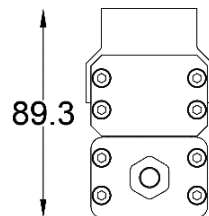

ARK ANCHOR WALL WASHER

TERRAIN SERIES

ANTI-GLARE ACCESSOIRES

ARK-AAGL
Asymmetric anti-glare louver

Height with and without mounting bracket