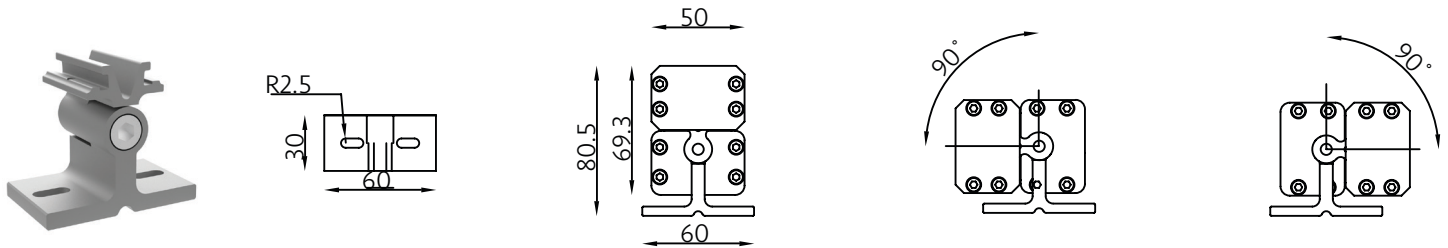

The maximum number of connected fixtures in a daisy chain:

Power/ft	Region	Main Voltage	Cable Max. power	Max. no. of 4ft fixtures can be clusted
9W	US	120V	1020W	28 nos.

ARK ANCHOR WALL WASHER

TERRAIN SERIES

ANTI-GLARE ACCESSOIRES

ARK-AAGL
Asymmetric anti-glare louver

Height with and without mounting bracket

ARK-SAGL
Symmetric anti-glare louver

Height with and without mounting bracket

ARK ANCHOR WALL WASHER

TERRAIN SERIES

MOUNTING ACCESSORIES

ARK-MA

Adjustable mounting option for applications that require angle adjustments. Rotatable up to 180 Degrees

ARK-MB

Adjustable mounting option for applications that require angle adjustments. Rotatable up to 180 Degrees