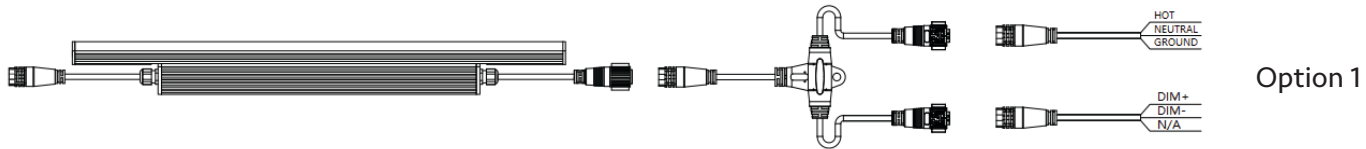

WIRING GUIDE FOR 0-10V/DALI

Leading wiring option one: (0-10V / Dali)

Description: Leading T joint with power and data leading cables

Product Image	Model	Length	Description	Cable End		Conductor Size
	ARK-PL-1	11.8	Power Lead (ON/OFF)	Female	Bare Wire	3x16AWG
	ARK-PL-6	78.7				
	ARK-PL-20	236.2				
	ARK-PL-50	590.5				
	ARK-DL-1	11.8	Data Lead (0-10V, DALI)	Female	Bare Wire	3x20AWG
	ARK-DL-6	78.7				
	ARK-DL-20	236.2				
	ARK-DL-50	590.5				
	ARK-LJ-T		Leading T-Joint (0-10V, DALI)