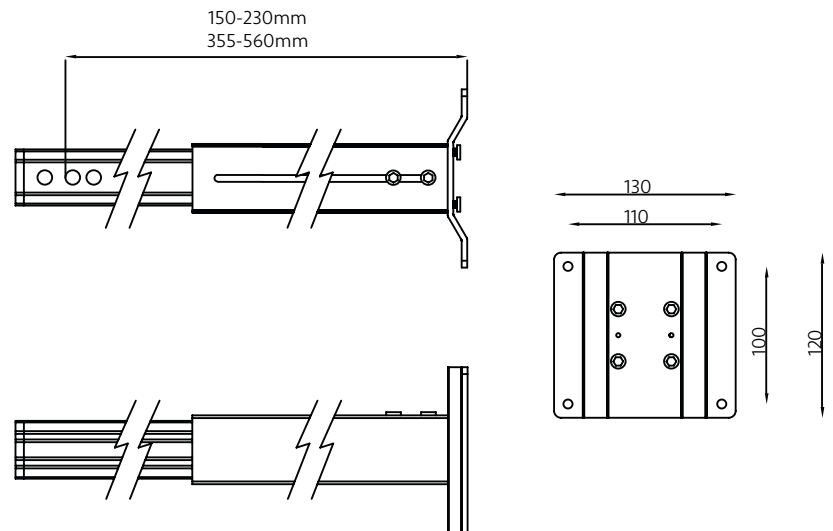

ARK-MB

L-shape adjustable mounting option for applications that require angle adjustments. Rotatable up to 180 Degrees.

ARK ANCHOR WALL WASHER

TERRAIN SERIES

ARK-MSL

Adjustable mounting option for landscape lighting application

ARK-MWA 150mm - 230mm
ARK-MWB 355mm - 560mm

Adjustable Wall Mount Bracket with extendable arm

ANCHOR WALL WASHER

ARK

TERRAIN SERIES

WIRING GUIDE FOR ON/OFF

Power

Product Image	Model	Length	Description	Cable End		Conductor Size
	ARK-PL-1	11.8	Power Lead (ON/OFF)	Female	Bare Wire	3x16AWG
	ARK-PL-6	78.7				
	ARK-PL-20	236.2				
	ARK-PL-50	590.5				