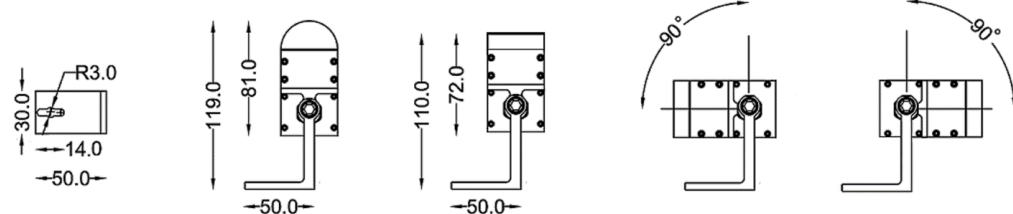

## MOUNTING ACCESSORIES

ARKC-MA

Adjustable mounting option for applications that require angle adjustments. Rotatable up to 180 Degrees.

ARKC-MB

Adjustable mounting option for applications that require angle adjustments. Rotatable up to 180 Degrees.

ARKC-ML

L-shape adjustable mounting option for applications that require angle adjustments. Rotatable up to 180 Degrees.

ARKC-MSL

Adjustable mounting option for landscape lighting application