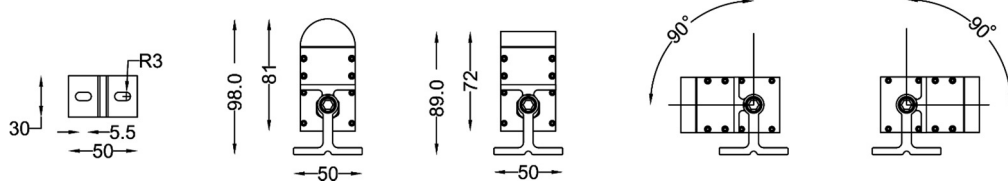

MOUNTING ACCESSORIES

Adjustable mounting option for applications that require angle adjustments. Rotatable up to 180 Degrees.