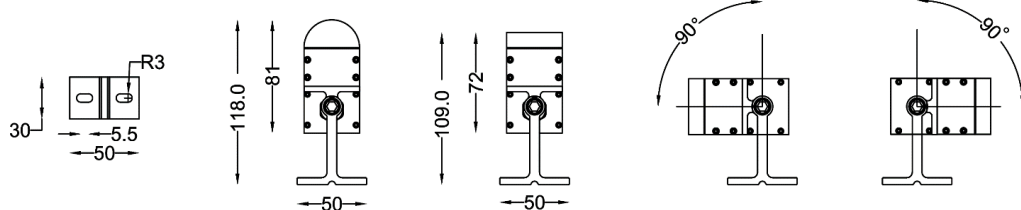

## MOUNTING ACCESSORIES

ARKC-MA

Adjustable mounting option for applications that require angle adjustments. Rotatable up to 180 Degrees.

ARKC-MB

Adjustable mounting option for applications that require angle adjustments. Rotatable up to 180 Degrees.