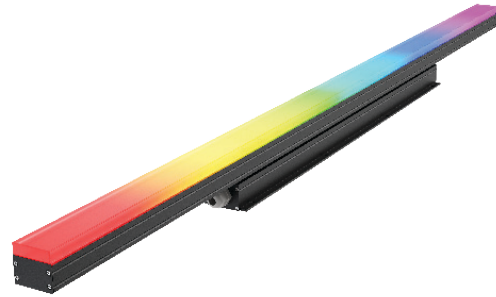

# ANCHOR COVE WALL WASHER

ARCC

TERRAIN SERIES

The Anchor Wall Wash Linear is versatile outdoor lighting fixture that combines efficiency and aesthetics, illuminating outdoor space with precision while enhancing architectural features and creating captivating wall wash effects. Its durable construction and weather resistance make it suitable for range of applications, from building facades and landscape to walkways and plazas, providing a versatile light solution for transforming outdoor environment into visually stunning space.

## SPECIFICATIONS

Color Temperature	RGB+1800K, 2700K, 3000K, 4000K, 6500K	Surface Finishing	Power Coat
Length	1FT, 2FT, 3FT, 4FT	CRI	85
Optics	Round Lens(145°)/Flat Lens(120°)	Delivered Output	26LM/FT
Power Consumption	8W/FT	Storage Temperature	-30°C to 60°C
Dimming	RDM/DMX	Operating Temperature	-10°C to 50°C
Housing Material	6063 high density extruded aluminum alloy	Ingress Protection Rating	IP66
Input Voltage	120-277V	Certification	UL
Surface Finishing	Power Coat	IK Rating	IK08