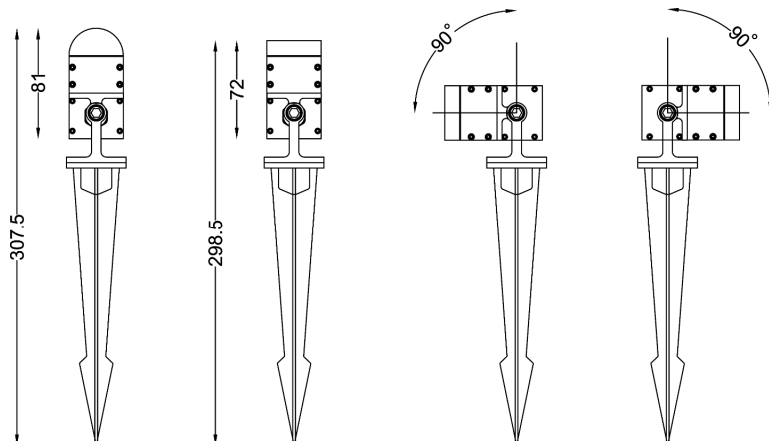

Pixel/4ft	Pixel Distance	No. of Channels	Protocol	Max. no. of 4ft fixtures can be clustered
1 Pixel	Per Fixture	4 Channels	DMX512	39 nos.
1 Pixel	100mm	48 Channels		10 nos.
1 Pixel	50mm	96 Channels		5 nos.

## MOUNTING ACCESSORIES

ARKC-MA

Adjustable mounting option for applications that require angle adjustments. Rotatable up to 180 Degrees.

ARKC-MB

Adjustable mounting option for applications that require angle adjustments. Rotatable up to 180 Degrees.

ARKC-ML

L-shape adjustable mounting option for applications that require angle adjustments. Rotatable up to 180 Degrees.

ARKC-MSL

Adjustable mounting option for landscape lighting application