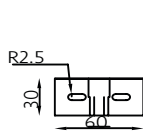

MOUNTING ACCESSORIES