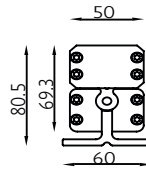

MOUNTING ACCESSORIES