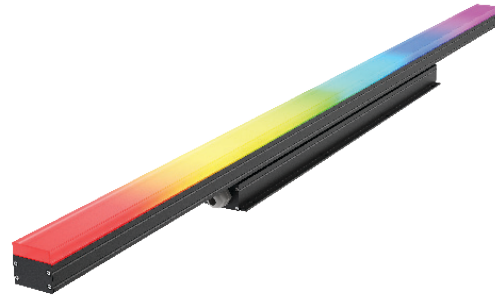

ARKX

ANCHOR PIXEL WALL WASHER

TERRAIN SERIES

The Anchor Wall Wash Linear is versatile outdoor lighting fixture that combines efficiency and aesthetics, illuminating outdoor space with precision while enhancing architectural features and creating captivating wall wash effects. Its durable construction and weather resistance make it suitable for range of applications, from building facades and landscape to walkways and plazas, providing a versatile light solution for transforming outdoor environment into visually stunning space.

FEATURES

- Multiple lengths available
- Powder coated aluminum body
- 8 watt per foot
- ETL listed
- Universal Voltage
- 5 Year warranty

SPECIFICATIONS

Color Temperature	RGB+1800K, 2700K, 3000K, 4000K, 6500K	Surface Finishing	Power Coat
Length	1FT, 2FT, 3FT, 4FT	CRI	85
Optics	Round Lens(145°)/Flat Lens(120°)	Delivered Output	26LM/FT
Power Consumption	8W/FT	Storage Temperature	-30°C to 60°C
Dimming	RDM/DMX	Operating Temperature	-10°C to 50°C
Housing Material	6063 high density extruded aluminum alloy	Ingress Protection Rating	IP66
Input Voltage	120-277V	Certification	ETL
Surface Finishing	Power Coat	IK Rating	IK08