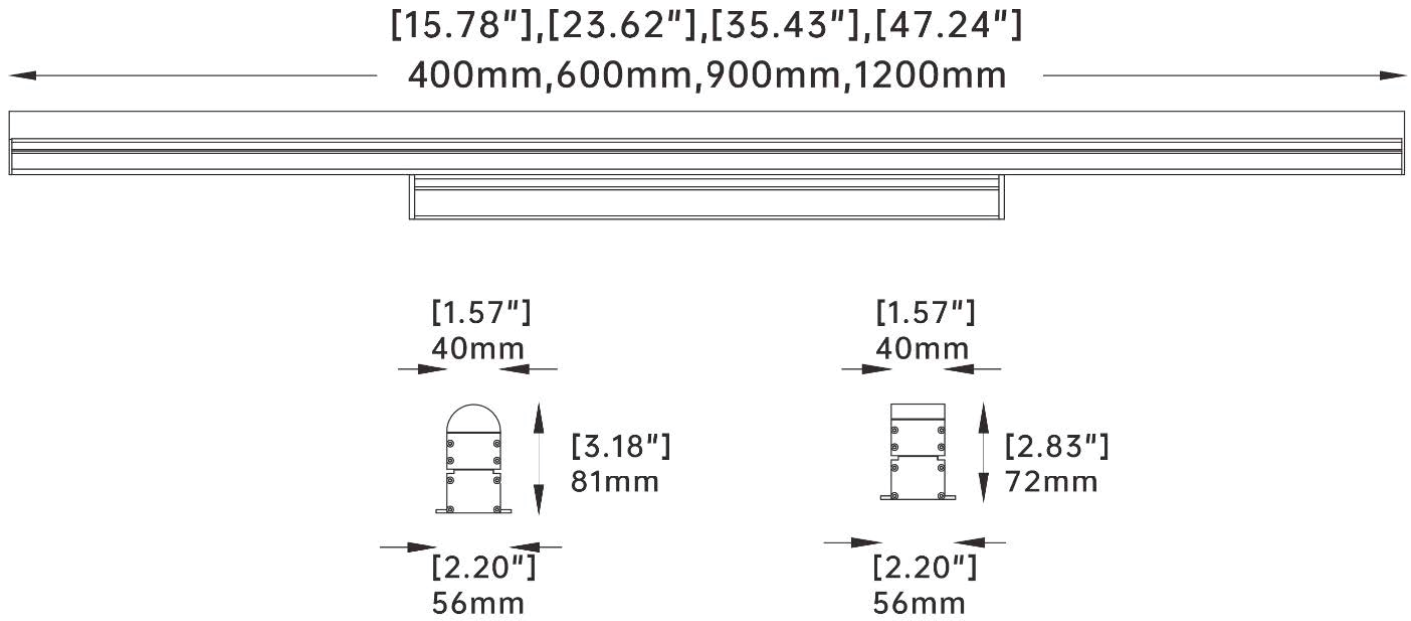

**This is made to order item, please contact for lead time*

WIRING ACCESSORY ORDERING GUIDE

 ARKX - _____ *Example: ARKX-PL-1*

Model	Description	Model	Description
ARKX-PL-1	Power Lead - 11.8in	ARKX-PLDL-1	Power and signal data lead combined - 11.8in
ARKX-PL-6	Power Lead - 78.7in	ARKX-PLDL-6	Power and signal data lead combined - 78.7in
ARKX-PL-20	Power Lead - 236.2in	ARKX-PLDL-20	Power and signal data lead combined - 236.2in
ARKX-PL-50	Power Lead - 590.5in	ARKX-PLDL-50	Power and signal data lead combined - 590.5in
ARKX-PE-1	Coupling power extension - 11.8in	ARKX-PEDL-1	Power and data combined extension - 11.8in
ARKX-PE-2	Coupling power extension - 23.6in	ARKX-PEDL-2	Power and data combined extension - 23.6in
ARKX-PE-6	Coupling power extension - 71in	ARKX-PEDL-6	Power and data combined extension - 71in
ARKX-DL-1	Data lead - 11.8in	ARKX-LJ-T	Leading T-Joint
ARKX-DL-6	Data lead - 78.7in	ARKX-PL	Coupling with power for home run (power injector)
ARKX-DL-20	Data lead - 236.2in	ARKX-EC-RGBW	End cap for power loop out (RGBW)
ARKX-DL-50	Data lead - 590.5in		

**This is made to order item, please contact for lead time*

ANCHOR PIXEL WALL WASHER

TERRAIN SERIES

DIMENSION

CABLE CONDUCTOR SPECIFICATIONS

The core in the power and data cable are colored according to the following table:

Pixel/4ft	Pixel Distance	No. of Channels	Protocol	Max. no. of 4ft fixtures can be clusted
1 Pixel	Per Fixture	4 Channels	DMX512	39 nos.
1 Pixel	100mm	48 Channels		10 nos.
1 Pixel	50mm	96 Channels		5 nos.