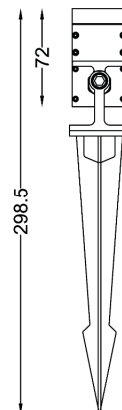

ARKX-MB

L-shape adjustable mounting option for applications that require angle adjustments. Rotatable up to 180 Degrees.