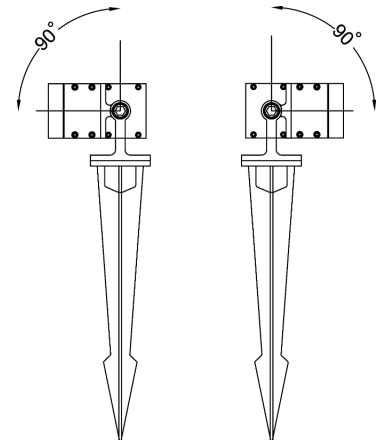

The maximum number of connected fixtures in a daisy chain (Power):

Power/ft	Region	Main Voltage	Cable Max. power	Max. no. of 4ft fixtures can be clusted
6.5W	US	120V	1020W	39 nos.

The maximum number of connected fixtures in a daisy chain (Signal):

Pixel/4ft	Pixel Distance	No. of Channels	Protocol	Max. no. of 4ft fixtures can be clusted
1 Pixel	Per Fixture	4 Channels	DMX512	39 nos.
1 Pixel	100mm	48 Channels		10 nos.
1 Pixel	50mm	96 Channels		5 nos.

ARKX

ANCHOR PIXEL WALL WASHER

TERRAIN SERIES

MOUNTING ACCESSORIES

ARKX-MA

Adjustable mounting option for applications that require angle adjustments. Rotatable up to 180 Degrees

ARKX-MB

Adjustable mounting option for applications that require angle adjustments. Rotatable up to 180 Degrees

ARKX-MB

L-shape adjustable mounting option for applications that require angle adjustments. Rotatable up to 180 Degrees.

ARKX-MSL

Adjustable mounting option for landscape lighting application

ARKX

ANCHOR PIXEL WALL WASHER