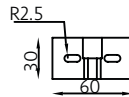

ARKX

ANCHOR PIXEL WALL WASHER

TERRAIN SERIES

MOUNTING ACCESSORIES

ARKX-MA

Adjustable mounting option for applications that require angle adjustments. Rotatable up to 180 Degrees

ARKX-MB

Adjustable mounting option for applications that require angle adjustments. Rotatable up to 180 Degrees