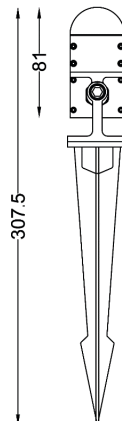

FEATURES

- Multiple lengths available
- Powder coated aluminum body
- 8 watt per foot
- ETL listed
- Universal Voltage
- 5 Year warranty

SPECIFICATIONS

Color Temperature	RGB+1800K, 2700K, 3000K, 4000K, 6500K	Surface Finishing	Power Coat
Length	1FT, 2FT, 3FT, 4FT	CRI	85
Optics	Round Lens(145°)/Flat Lens(120°)	Delivered Output	26LM/FT
Power Consumption	8W/FT	Storage Temperature	-30°C to 60°C
Dimming	RDM/DMX	Operating Temperature	-10°C to 50°C
Housing Material	6063 high density extruded aluminum alloy	Ingress Protection Rating	IP66
Input Voltage	120-277V	Certification	ETL
Surface Finishing	Power Coat	IK Rating	IK08

The maximum number of connected fixtures in a daisy chain (Power):

Power/ft	Region	Main Voltage	Cable Max. power	Max. no. of 4ft fixtures can be clusted
6.5W	US	120V	1020W	39 nos.

The maximum number of connected fixtures in a daisy chain (Signal):

ARKX

ANCHOR PIXEL WALL WASHER

TERRAIN SERIES

MOUNTING ACCESSORIES

ARKX-MA

Adjustable mounting option for applications that require angle adjustments. Rotatable up to 180 Degrees

ARKX-MB

Adjustable mounting option for applications that require angle adjustments. Rotatable up to 180 Degrees

ARKX-MB

L-shape adjustable mounting option for applications that require angle adjustments. Rotatable up to 180 Degrees.

ARKX-MSL

Adjustable mounting option for landscape lighting application

ARKX

ANCHOR PIXEL WALL WASHER