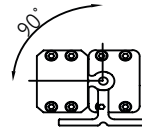

The maximum number of connected fixtures in a daisy chain (Power):

Power/ft	Region	Main Voltage	Cable Max. power	Max. no. of 4ft fixtures can be clusted
6.5W	US	120V	1020W	39 nos.

The maximum number of connected fixtures in a daisy chain (Signal):

Pixel/4ft	Pixel Distance	No. of Channels	Protocol	Max. no. of 4ft fixtures can be clusted
1 Pixel	Per Fixture	4 Channels	DMX512	39 nos.
1 Pixel	100mm	48 Channels		10 nos.
1 Pixel	50mm	96 Channels		5 nos.

ARKX

ANCHOR PIXEL WALL WASHER

TERRAIN SERIES

MOUNTING ACCESSORIES

ARKX-MA

Adjustable mounting option for applications that require angle adjustments. Rotatable up to 180 Degrees

ARKX-MB

Adjustable mounting option for applications that require angle adjustments. Rotatable up to 180 Degrees