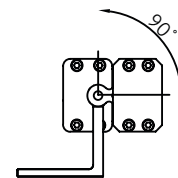

Pixel/4ft	Pixel Distance	No. of Channels	Protocol	Max. no. of 4ft fixtures can be clusted
1 Pixel	Per Fixture	4 Channels	DMX512	39 nos.
1 Pixel	100mm	48 Channels		10 nos.
1 Pixel	50mm	96 Channels		5 nos.

ARKX

ANCHOR PIXEL WALL WASHER

TERRAIN SERIES

MOUNTING ACCESSORIES

ARKX-MA

Adjustable mounting option for applications that require angle adjustments. Rotatable up to 180 Degrees

ARKX-MB

Adjustable mounting option for applications that require angle adjustments. Rotatable up to 180 Degrees

ARKX-MB

L-shape adjustable mounting option for applications that require angle adjustments. Rotatable up to 180 Degrees.

ARKX-MSL

Adjustable mounting option for landscape lighting application

ARKX

ANCHOR PIXEL WALL WASHER