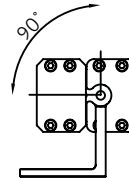

Pixel/4ft	Pixel Distance	No. of Channels	Protocol	Max. no. of 4ft fixtures can be clusted
1 Pixel	Per Fixture	4 Channels	DMX512	39 nos.
1 Pixel	100mm	48 Channels		10 nos.
1 Pixel	50mm	96 Channels		5 nos.

ARKX

ANCHOR PIXEL WALL WASHER

TERRAIN SERIES

MOUNTING ACCESSORIES

ARKX-MA

Adjustable mounting option for applications that require angle adjustments. Rotatable up to 180 Degrees

ARKX-MB

Adjustable mounting option for applications that require angle adjustments. Rotatable up to 180 Degrees

ARKX-MB

L-shape adjustable mounting option for applications that require angle adjustments. Rotatable up to 180 Degrees.

ARKX-MSL

Adjustable mounting option for landscape lighting application

ARKX

ANCHOR PIXEL WALL WASHER