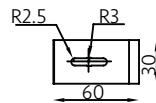

ARKX

ANCHOR PIXEL WALL WASHER

TERRAIN SERIES

MOUNTING ACCESSORIES

ARKX-MA

Adjustable mounting option for applications that require angle adjustments. Rotatable up to 180 Degrees

ARKX-MB

Adjustable mounting option for applications that require angle adjustments. Rotatable up to 180 Degrees