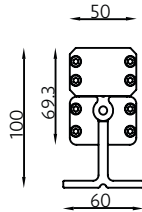

The maximum number of connected fixtures in a daisy chain (Power):

Power/ft	Region	Main Voltage	Cable Max. power	Max. no. of 4ft fixtures can be clusted
6.5W	US	120V	1020W	39 nos.

The maximum number of connected fixtures in a daisy chain (Signal):

Pixel/4ft	Pixel Distance	No. of Channels	Protocol	Max. no. of 4ft fixtures can be clusted
1 Pixel	Per Fixture	4 Channels	DMX512	39 nos.
1 Pixel	100mm	48 Channels		10 nos.
1 Pixel	50mm	96 Channels		5 nos.

ARKX

ANCHOR PIXEL WALL WASHER

TERRAIN SERIES

MOUNTING ACCESSORIES

ARKX-MA

Adjustable mounting option for applications that require angle adjustments. Rotatable up to 180 Degrees

ARKX-MB

Adjustable mounting option for applications that require angle adjustments. Rotatable up to 180 Degrees

ARKX-MB

L-shape adjustable mounting option for applications that require angle adjustments. Rotatable up to 180 Degrees.

ARKX-MSL

Adjustable mounting option for landscape lighting application

ARKX

ANCHOR PIXEL WALL WASHER