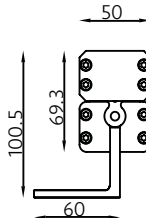

Pixel/4ft	Pixel Distance	No. of Channels	Protocol	Max. no. of 4ft fixtures can be clusted
1 Pixel	Per Fixture	4 Channels	DMX512	39 nos.
1 Pixel	100mm	48 Channels		10 nos.
1 Pixel	50mm	96 Channels		5 nos.

ARKX

ANCHOR PIXEL WALL WASHER

TERRAIN SERIES

MOUNTING ACCESSORIES

ARKX-MA

Adjustable mounting option for applications that require angle adjustments. Rotatable up to 180 Degrees

ARKX-MB

Adjustable mounting option for applications that require angle adjustments. Rotatable up to 180 Degrees

ARKX-MB

L-shape adjustable mounting option for applications that require angle adjustments. Rotatable up to 180 Degrees.

ARKX-MSL

Adjustable mounting option for landscape lighting application

ARKX

ANCHOR PIXEL WALL WASHER