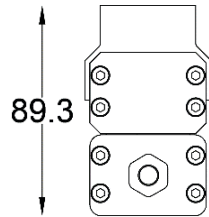

ARKRGBW

ANCHOR RGBW WALL WASHER

TERRAIN SERIES

ANTI-GLARE ACCESSORIES

ARKRGBW-AAGL
Asymmetric anti-glare louver

Height with and without mounting bracket