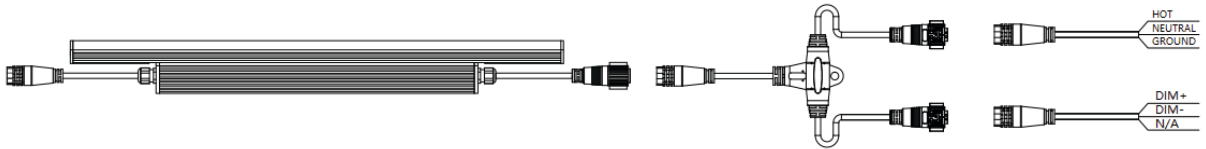

ARKRGBW-MWA 150mm - 230mm
 ARKRGBW-MWB 355mm - 560mm

Adjustable Wall Mount Bracket with extendable arm

ARKRGBW

ANCHOR RGBW WALL WASHER

TERRAIN SERIES

WIRING GUIDE FOR ON/OFF

Power

Product Image	Model	Length	Description	Cable End		Conductor Size
				Female	Bare Wire	
	ARKRGBW-PL-1	11.8	Power Lead (ON/OFF)	Female	Bare Wire	3x16AWG
	ARKRGBW-PL-6	78.7				
	ARKRGBW-PL-20	236.2				
	ARKRGBW-PL-50	590.5				

ARKRGBW

ANCHOR RGBW WALL WASHER

TERRAIN SERIES

WIRING GUIDE FOR 0-10V/DALI

Leading wiring option one: (0-10V / Dali)

Description: Leading T joint with power and data leading cables

Option 1

Product Image	Model	Length	Description	Cable End		Conductor Size
	ARKRGBW-PL-1	11.8	Power Lead	Female	Bare Wire	3x16AWG
	ARKRGBW-PL-6	78.7				
	ARKRGBW-PL-20	236.2				
	ARKRGBW-PL-50	590.5				
	ARKRGBW-DL-1	11.8	Data Lead	Female	Bare Wire	3x20AWG
	ARKRGBW-DL-6	78.7				
	ARKRGBW-DL-20	236.2				
	ARKRGBW-DL-50	590.5				
	ARKRGBW-LJ-T		Leading T-Joint			

ARKRGBW

ANCHOR RGBW WALL WASHER

TERRAIN SERIES

COUPLING FOR DAISY CHAIN

Power injection one:

Description: Power injection with power leading cable

Product Image	Model	Length	Description	Cable End		Conductor Size
				Female	Male	
	ARKRGBW-PEDL-1	11.8	Power and Data Combined extension	Female	Male	3x16AWG + 3x22AWG
	ARKRGBW-PEDL-2	23.6				
	ARKRGBW-PEDL-6	71				
	ARKRGBW-PL		Power Injector			
	ARKRGBW-EC-RGBW		End cap for Power loop out (RGBW)			