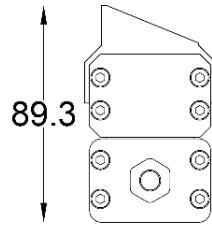

ARKRGBW-AAGL
Asymmetric anti-glare louver

Height with and without mounting bracket