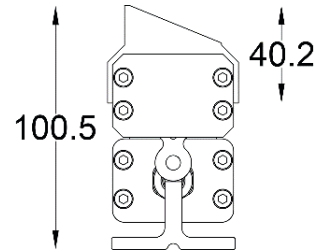

ARKRGBW-AAGL
Asymmetric anti-glare louver

Height with and without mounting bracket