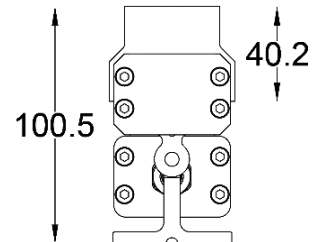

ARKRGBW

ANCHOR RGBW WALL WASHER

TERRAIN SERIES

ANTI-GLARE ACCESSORIES

ARKRGBW-AAGL
Asymmetric anti-glare louver

Height with and without mounting bracket