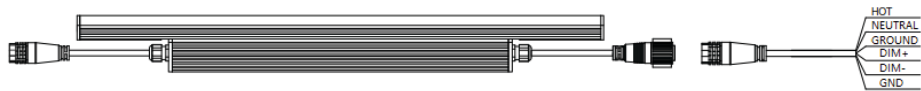

ARKRGBW-MWA 150mm - 230mm
 ARKRGBW-MWB 355mm - 560mm

Adjustable Wall Mount Bracket with extendable arm

ARKRGBW

ANCHOR RGBW WALL WASHER

TERRAIN SERIES

WIRING GUIDE FOR ON/OFF

Power

Product Image	Model	Length	Description	Cable End		Conductor Size
				Female	Bare Wire	
	ARKRGBW-PL-1	11.8	Power Lead (ON/OFF)	Female	Bare Wire	3x16AWG
	ARKRGBW-PL-6	78.7				
	ARKRGBW-PL-20	236.2				
	ARKRGBW-PL-50	590.5				

ARKRGBW

ANCHOR RGBW WALL WASHER

TERRAIN SERIES

WIRING GUIDE FOR 0-10V/DALI

Leading wiring option one: (0-10V / Dali)

Description: Leading T joint with power and data leading cables

Option 1

Product Image	Model	Length	Description	Cable End		Conductor Size
	ARKRGBW-PL-1	11.8	Power Lead	Female	Bare Wire	3x16AWG
	ARKRGBW-PL-6	78.7				
	ARKRGBW-PL-20	236.2				
	ARKRGBW-PL-50	590.5				
	ARKRGBW-DL-1	11.8	Data Lead	Female	Bare Wire	3x20AWG
	ARKRGBW-DL-6	78.7				
	ARKRGBW-DL-20	236.2				
	ARKRGBW-DL-50	590.5				
	ARKRGBW-LJ-T		Leading T-Joint			