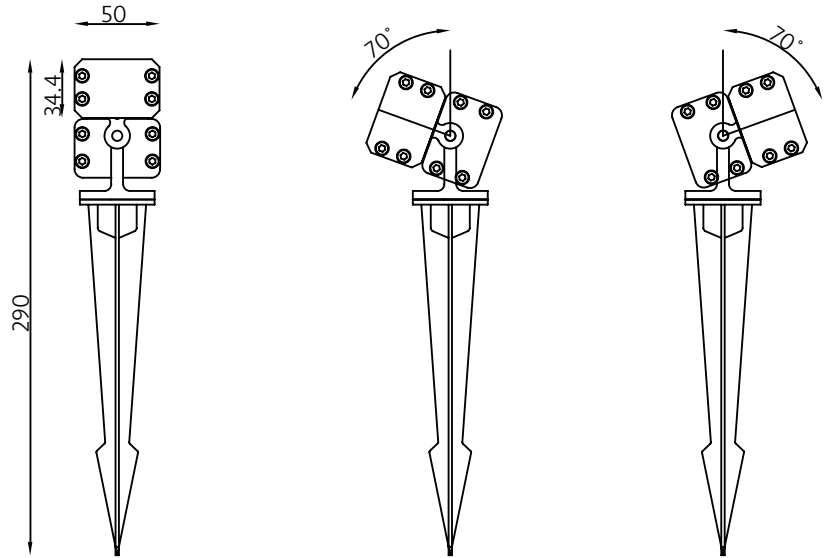

**This is made to order item, please contact for lead time*

OPTICS AND MOUNTING ORDERING GUIDE

ARKRGBW- _____ - _____ *Example: ARKRGBW-AAGL-1*

Model	Description
ARKRGBW-AAGL - (1FT, 2FT, 3FT, 4FT)	Asymmetric anti-glare louver
ARKRGBW-SAGL - (1FT, 2FT, 3FT, 4FT)	Symmetric anti-glare louver
ARKRGBW-MA	180° Adjustable mounting
ARKRGBW-MB	180° Adjustable mounting (11mm)
ARKRGBW-ML	180° Adjustable mounting (L shape)
ARKRGBW-MSL	Adjustble landscape lighting mount
ARKRGBW-MWA	Adjustable wall mount bracket (150mm - 230mm)
ARKRGBW-MWB	Adjustable wall mount bracket (355mm - 560mm)

TERRAIN SERIES

MOUNTING ACCESSORIES

ARKRGBW-MA Adjustable mounting option for applications that require angle adjustments. Rotatable up to 180 Degrees

ARKRGBW-MB Adjustable mounting option for applications that require angle adjustments. Rotatable up to 180 Degrees

ARKRGBW-MB L-shape adjustable mounting option for applications that require angle adjustments. Rotatable up to 180 Degrees.

ARKRGBW

ANCHOR RGBW WALL WASHER

TERRAIN SERIES

ARKRGBW-MSL

Adjustable mounting option for landscape lighting application