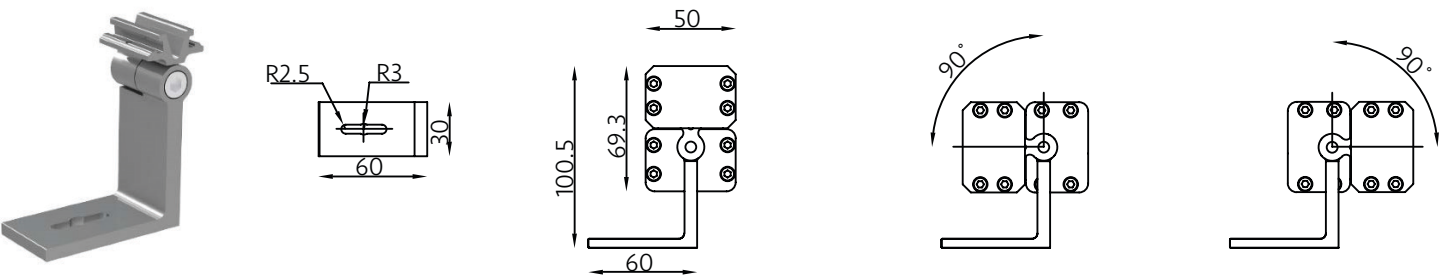

TERRAIN SERIES

MOUNTING ACCESSORIES

ARKRGBW-MA Adjustable mounting option for applications that require angle adjustments. Rotatable up to 180 Degrees

ARKRGBW-MB Adjustable mounting option for applications that require angle adjustments. Rotatable up to 180 Degrees

ARKRGBW-MB L-shape adjustable mounting option for applications that require angle adjustments. Rotatable up to 180 Degrees.

ARKRGBW

ANCHOR RGBW WALL WASHER

TERRAIN SERIES

ARKRGBW-MSL

Adjustable mounting option for landscape lighting application