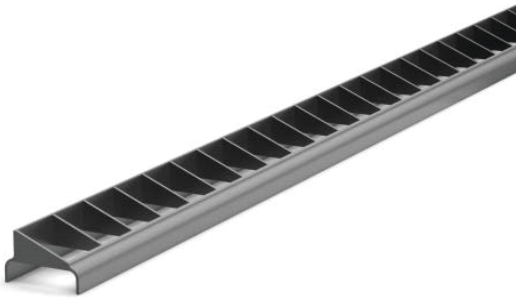

ANCHOR RGBW WALL WASHER

TERRAIN SERIES

The Anchor Wall Wash Linear is versatile outdoor lighting fixture that combines efficiency and aesthetics, illuminating outdoor space with precision while enhancing architectural features and creating captivating wall wash effects. Its durable construction and weather resistance make it suitable for range of applications, from building facades and landscape to walkways and plazas, providing a versatile light solution for transforming outdoor environment into visually stunning space.

**This is made to order item, please contact for lead time*

OPTICS AND MOUNTING ORDERING GUIDE

ARKRGBW- _____ - _____ *Example: ARKRGBW-AAGL-1*

Model	Description
ARKRGBW-AAGL - (1FT, 2FT, 3FT, 4FT)	Asymmetric anti-glare louver
ARKRGBW-SAGL - (1FT, 2FT, 3FT, 4FT)	Symmetric anti-glare louver
ARKRGBW-MA	180° Adjustable mounting
ARKRGBW-MB	180° Adjustable mounting (11mm)
ARKRGBW-ML	180° Adjustable mounting (L shape)
ARKRGBW-MSL	Adjustble landscape lighting mount
ARKRGBW-MWA	Adjustable wall mount bracket (150mm - 230mm)
ARKRGBW-MWB	Adjustable wall mount bracket (355mm - 560mm)

The maximum number of connected fixtures in a daisy chain:

Power/ft	Region	Main Voltage	Cable Max. power	Max. no. of 4ft fixtures can be clusted
15W	US	120V	1020W	17 nos.

ARKRGBW

ANCHOR RGBW WALL WASHER

TERRAIN SERIES

ANTI-GLARE ACCESSORIES

ARKRGBW-AAGL
Asymmetric anti-glare louver

Height with and without mounting bracket

ARKRGBW-SAGL
Symmetric anti-glare louver

Height with and without mounting bracket

ARKRGBW

ANCHOR RGBW WALL WASHER