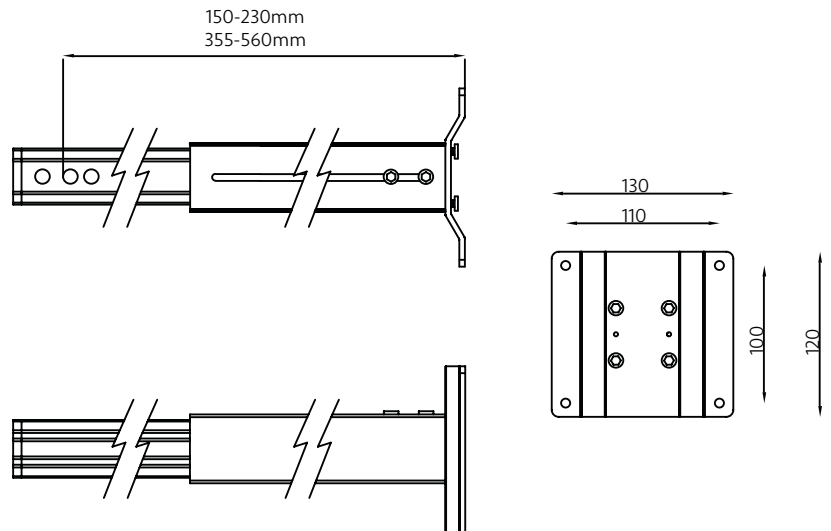

ARKRGBW-MB L-shape adjustable mounting option for applications that require angle adjustments. Rotatable up to 180 Degrees.

ARKRGBW

ANCHOR RGBW WALL WASHER

TERRAIN SERIES

ARKRGBW-MSL

Adjustable mounting option for landscape lighting application

ARKRGBW-MWA 150mm - 230mm
 ARKRGBW-MWB 355mm - 560mm

Adjustable Wall Mount Bracket with extendable arm

ARKRGBW

ANCHOR RGBW WALL WASHER

TERRAIN SERIES

WIRING GUIDE FOR ON/OFF

Power

Product Image	Model	Length	Description	Cable End		Conductor Size
				Female	Bare Wire	
	ARKRGBW-PL-1	11.8	Power Lead (ON/OFF)	Female	Bare Wire	3x16AWG
	ARKRGBW-PL-6	78.7				
	ARKRGBW-PL-20	236.2				
	ARKRGBW-PL-50	590.5				