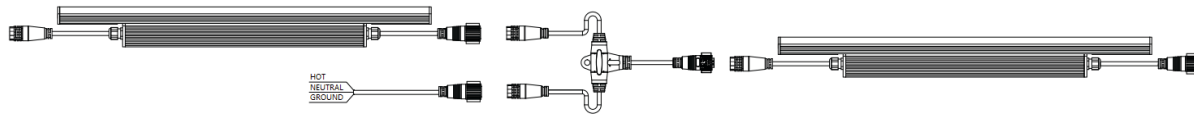

ARKRGBW

ANCHOR RGBW WALL WASHER

TERRAIN SERIES

COUPLING FOR DAISY CHAIN

Power injection one:

Description: Power injection with power leading cable

Product Image	Model	Length	Description	Cable End		Conductor Size
				Female	Male	
	ARKRGBW-PEDL-1	11.8	Power and Data Combined extension	Female	Male	3x16AWG + 3x22AWG
	ARKRGBW-PEDL-2	23.6				
	ARKRGBW-PEDL-6	71				
	ARKRGBW-PL		Power Injector			
	ARKRGBW-EC-RGBW		End cap for Power loop out (RGBW)			