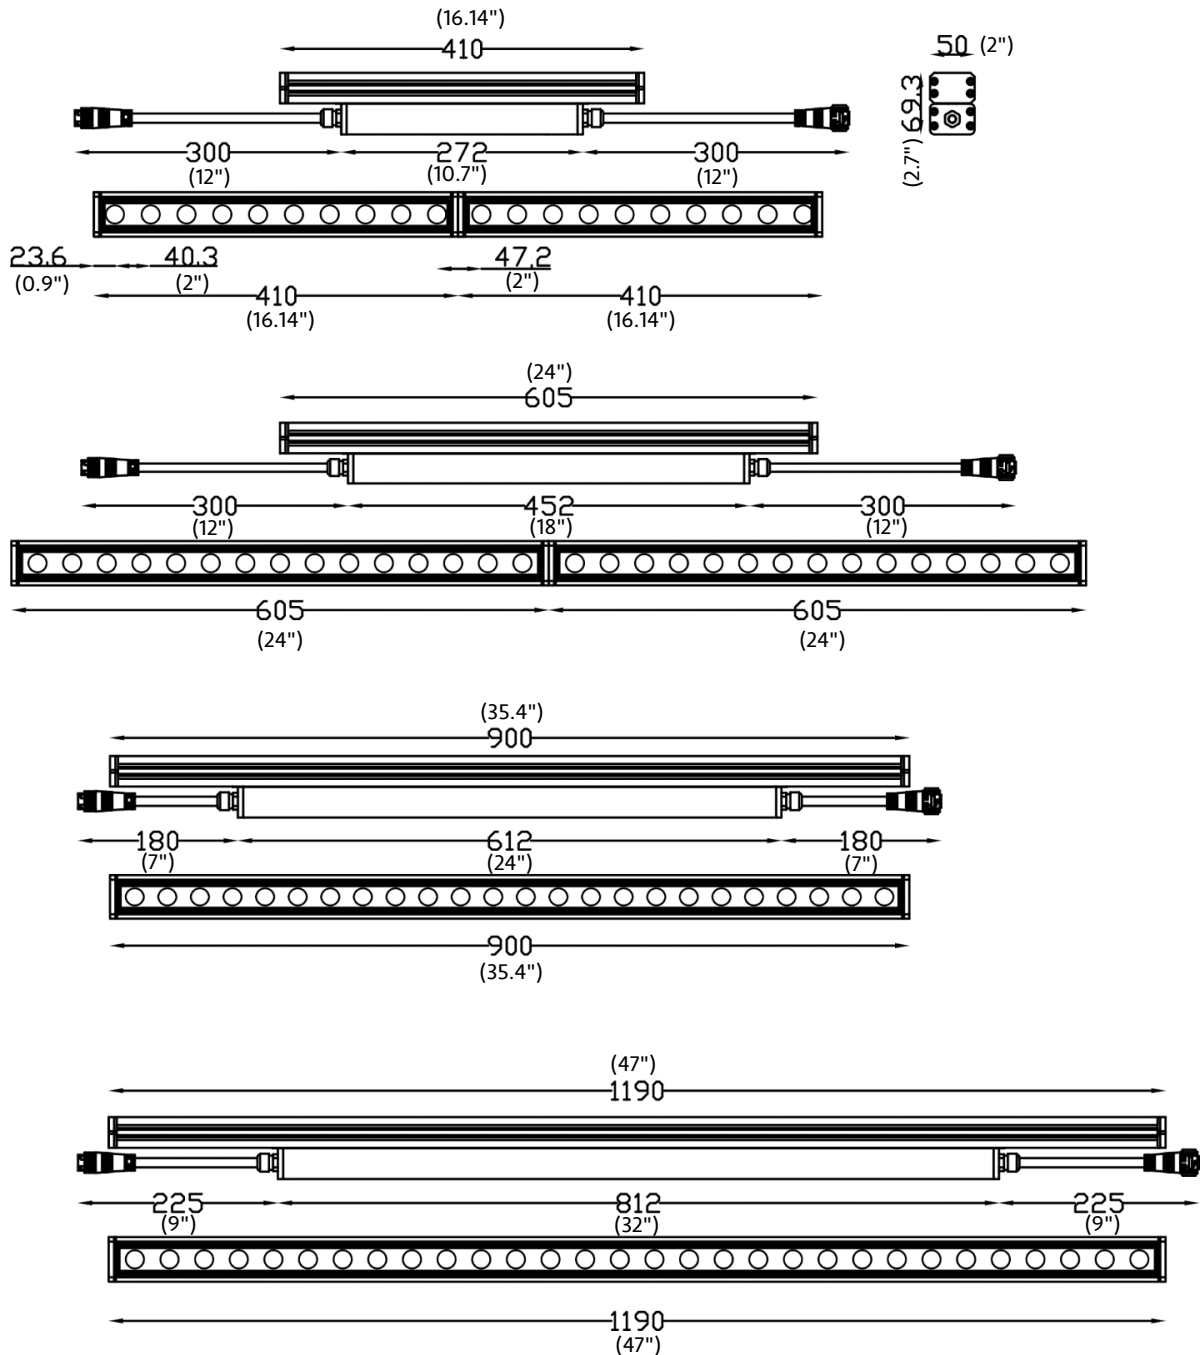

ARKRGBW

ANCHOR RGBW WALL WASHER

TERRAIN SERIES

DIMENSIONS