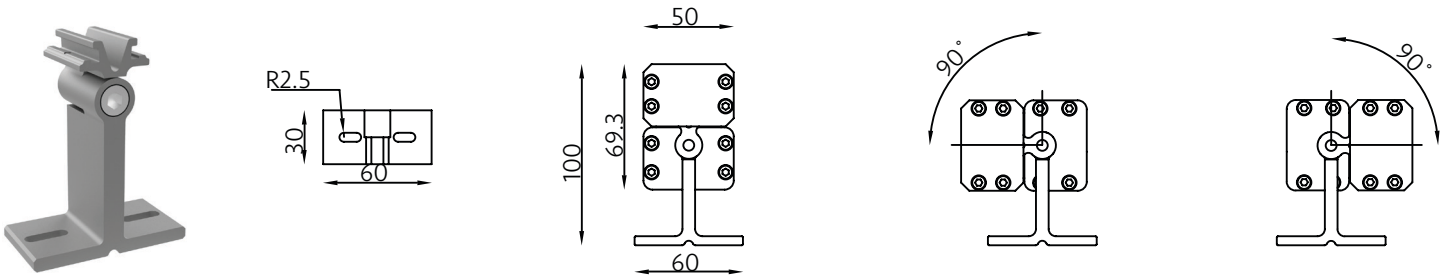

ANCHOR RGBW WALL WASHER

TERRAIN SERIES

The Anchor Wall Wash Linear is versatile outdoor lighting fixture that combines efficiency and aesthetics, illuminating outdoor space with precision while enhancing architectural features and creating captivating wall wash effects. Its durable construction and weather resistance make it suitable for range of applications, from building facades and landscape to walkways and plazas, providing a versatile light solution for transforming outdoor environment into visually stunning space.

ANTI-GLARE ACCESSORIES

ARKRGBW-AAGL
Asymmetric anti-glare louver

Height with and without mounting bracket

ARKRGBW-SAGL
Symmetric anti-glare louver

Height with and without mounting bracket

ARKRGBW

ANCHOR RGBW WALL WASHER

TERRAIN SERIES

MOUNTING ACCESSORIES

ARKRGBW-MA Adjustable mounting option for applications that require angle adjustments. Rotatable up to 180 Degrees

ARKRGBW-MB Adjustable mounting option for applications that require angle adjustments. Rotatable up to 180 Degrees

ARKRGBW-MB L-shape adjustable mounting option for applications that require angle adjustments. Rotatable up to 180 Degrees.

ARKRGBW

ANCHOR RGBW WALL WASHER

TERRAIN SERIES

ARKRGBW-MSL

Adjustable mounting option for landscape lighting application