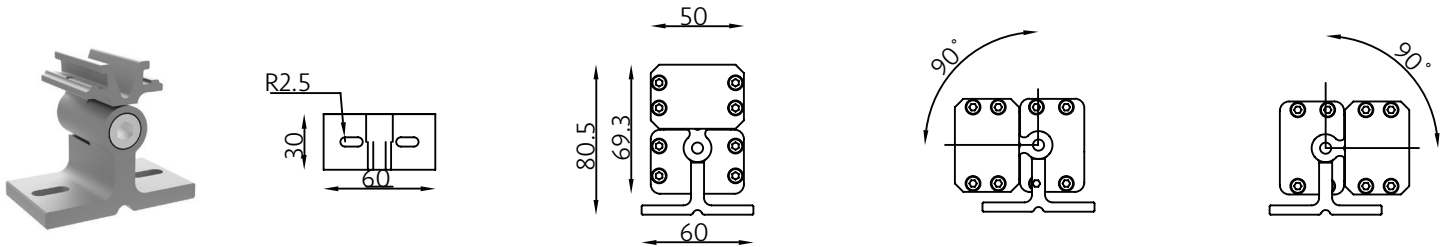

The maximum number of connected fixtures in a daisy chain:

Power/ft	Region	Main Voltage	Cable Max. power	Max. no. of 4ft fixtures can be clusted
15W	US	120V	1020W	17 nos.

ARKRGBW

ANCHOR RGBW WALL WASHER

TERRAIN SERIES

ANTI-GLARE ACCESSORIES

ARKRGBW-AAGL
Asymmetric anti-glare louver

Height with and without mounting bracket

ARKRGBW-SAGL
Symmetric anti-glare louver

Height with and without mounting bracket

ARKRGBW

ANCHOR RGBW WALL WASHER

TERRAIN SERIES

MOUNTING ACCESSORIES

ARKRGBW-MA Adjustable mounting option for applications that require angle adjustments. Rotatable up to 180 Degrees

ARKRGBW-MB Adjustable mounting option for applications that require angle adjustments. Rotatable up to 180 Degrees

ARKRGBW-MB L-shape adjustable mounting option for applications that require angle adjustments. Rotatable up to 180 Degrees.

ARKRGBW

ANCHOR RGBW WALL WASHER

TERRAIN SERIES

ARKRGBW-MSL

Adjustable mounting option for landscape lighting application