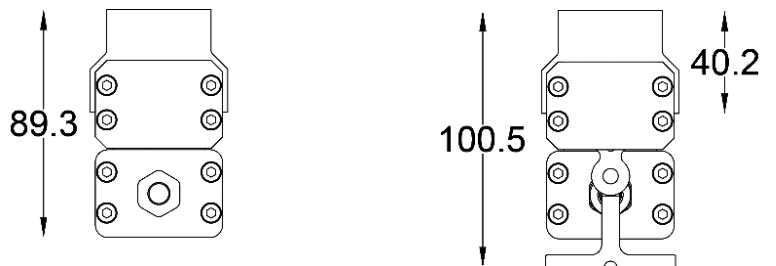

ANKR RGBW WALL WASHER

TERRAIN SERIES

ANTI-GLARE ACCESSORIES

Height with and without mounting bracket

Asymmetric anti-glare louver
ARKRGBW-AAGL