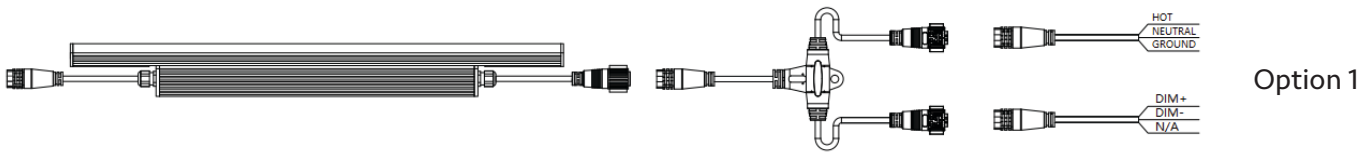

ARKRGBW

ANCHOR RGBW WALL WASHER

TERRAIN SERIES

WIRING GUIDE FOR 0-10V/DALI

Leading wiring option one: (0-10V / Dali)

Description: Leading T joint with power and data leading cables

Product Image	Model	Length	Description	Cable End		Conductor Size
	ARK-PL-1	11.8	Power Lead (ON/OFF)	Female	Bare Wire	3x16AWG
	ARK-PL-6	78.7				
	ARK-PL-20	236.2				
	ARK-PL-50	590.5				
	ARK-DL-1	11.8	Data Lead (0-10V, DALI)	Female	Bare Wire	3x16AWG + 3x22AWG
	ARK-DL-6	78.7				
	ARK-DL-20	236.2				
	ARK-DL-50	590.5				
	ARK-LJ-T		Leading T-Joint (0-10V, DALI)