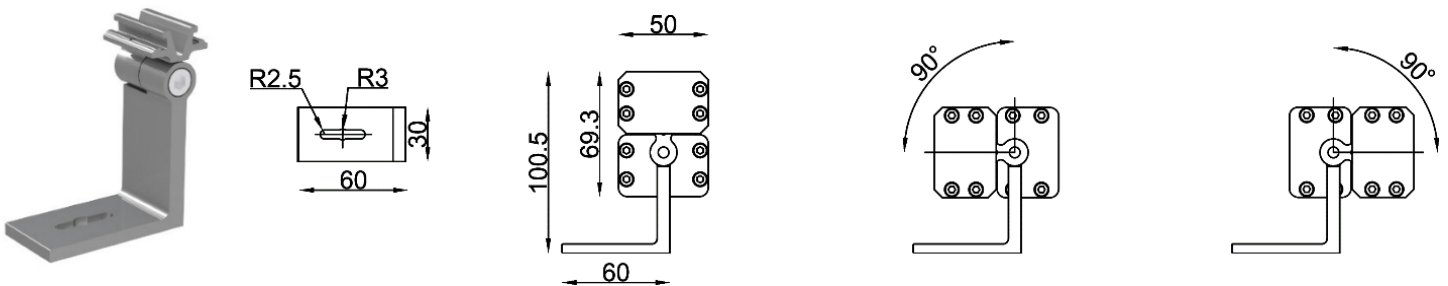

## ANCHOR RGBW WALL WASHER

TERRAIN SERIES

ARKRGBW-MA Adjustable mounting option for applications that require angle adjustments. Rotatable up to 180 Degrees.

ARKRGBW-MB Adjustable mounting option for applications that require angle adjustments. Rotatable up to 180 Degrees.

ARKRGBW-ML L-shape adjustable mounting option for applications that require angle adjustments. Rotatable up to 180 Degrees.