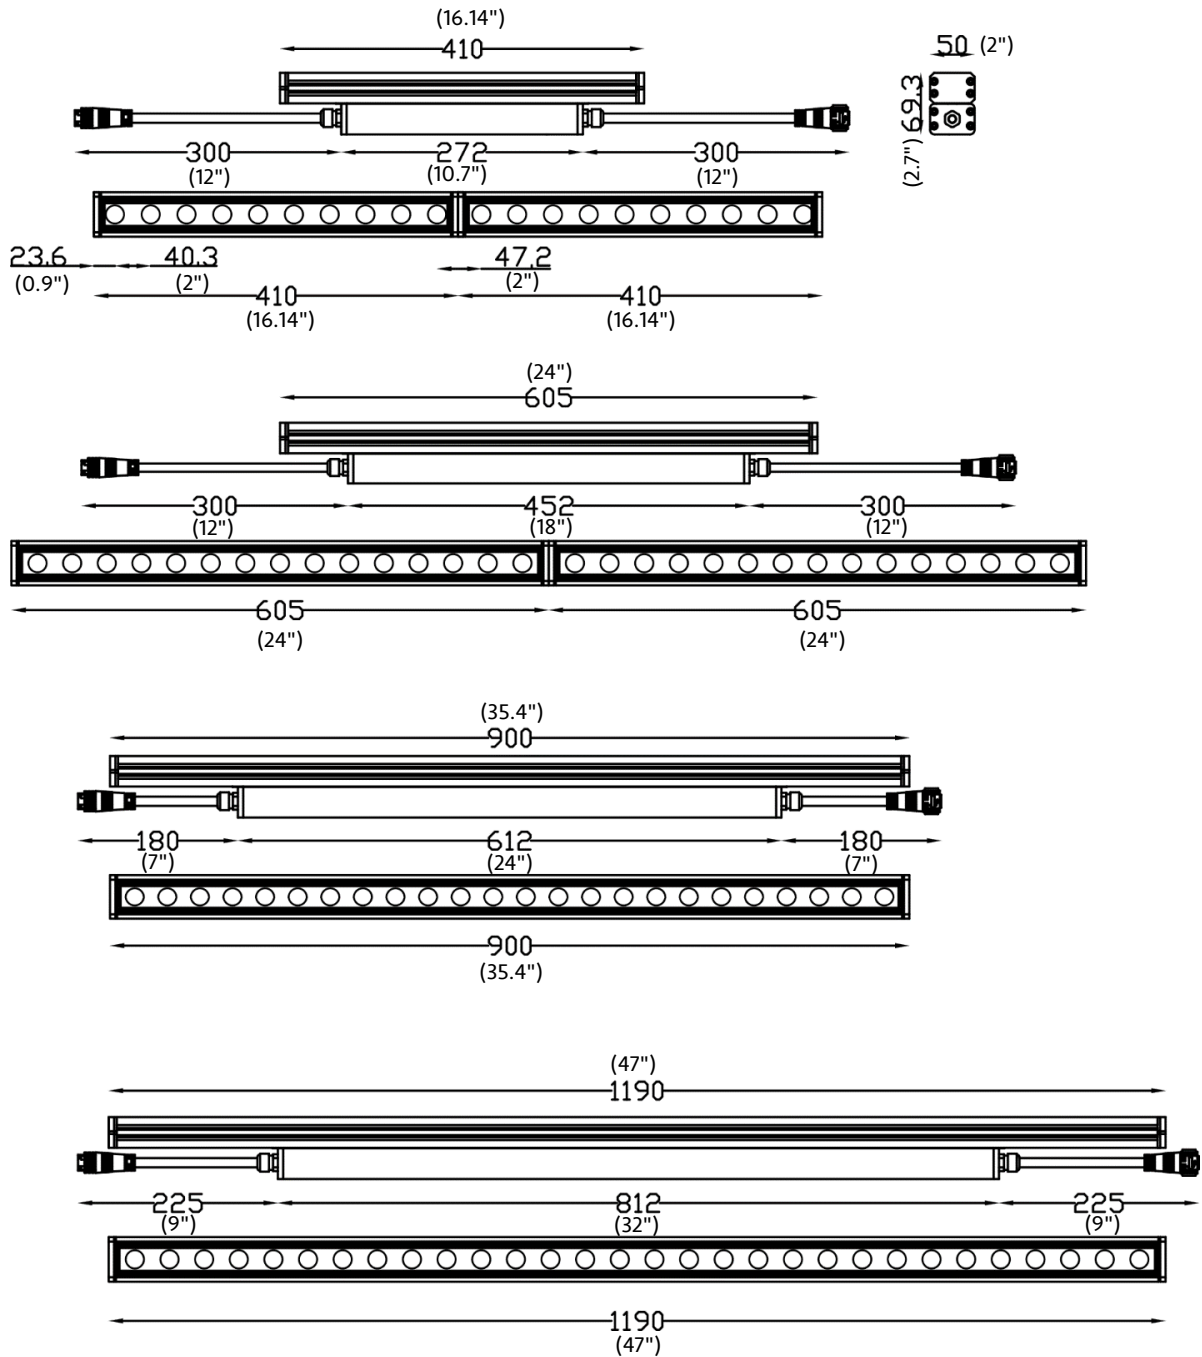

## OPTICS AND MOUNTING ORDERING GUIDE

ARKRGBW- \_\_\_\_\_ - \_\_\_\_\_ *Example: ARKRGB-AAGL-1*

Model	Description
ARKRGBW-AAGL - (1FT, 2FT, 3FT, 4FT)	Asymmetric anti-glare louver
ARKRGBW-SAGL - (1FT, 2FT, 3FT, 4FT)	Symmetric anti-glare louver
ARKRGBW-MA	180° Adjustable mounting
ARKRGBW-MB	180° Adjustable mounting (11mm)
ARKRGBW-ML	180° Adjustable mounting (L shape)
ARKRGBW-MSL	Adjustble landscape lighting mount
ARKRGBW-MWA	Adjustable wall mount bracket (150mm - 230mm)
ARKRGBW-MWB	Adjustable wall mount bracket (355mm - 560mm)

## WIRING ACCESSORY ORDERING GUIDE

ARK- \_\_\_\_\_ *Example: ARKP-PL-1*

Model	Description	Model	Description
ARK-PL-1	Power Lead - 11.8in	ARK-PLDL-1	Power and signal data lead combined - 11.8in
ARK-PL-6	Power Lead - 78.7in	ARK-PLDL-6	Power and signal data lead combined - 78.7in
ARK-PL-20	Power Lead - 236.2in	ARK-PLDL-20	Power and signal data lead combined - 236.2in
ARK-PL-50	Power Lead - 590.5in	ARK-PLDL-50	Power and signal data lead combined - 590.5in
ARK-PE-1	Coupling power extension - 11.8in	ARK-PEDL-1	Power and data combined extension - 11.8in
ARK-PE-2	Coupling power extension - 23.6in	ARK-PEDL-2	Power and data combined extension - 23.6in
ARK-PE-6	Coupling power extension - 71in	ARK-PEDL-6	Power and data combined extension - 71in
ARK-DL-1	Data lead - 11.8in	ARK-LJ-T	Leading T-Joint
ARK-DL-6	Data lead - 78.7in	ARK-PL	Coupling with power for home run (power injector)
ARK-DL-20	Data lead - 236.2in	ARK-EC	End cap for power loop out
ARK-DL-50	Data lead - 590.5in	ARK-EC-D	End cap for power loop out

## DIMENSIONS