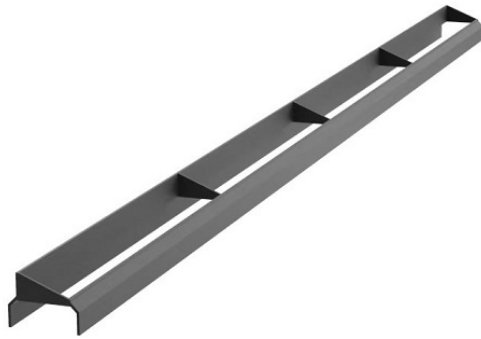

## ANTI-GLARE ACCESSORIES

Height with and without mounting bracket

Asymmetric anti-glare louver  
ARKRGBW-AAGL

Symmetric anti-glare louver  
ARKRGBW-SAGL