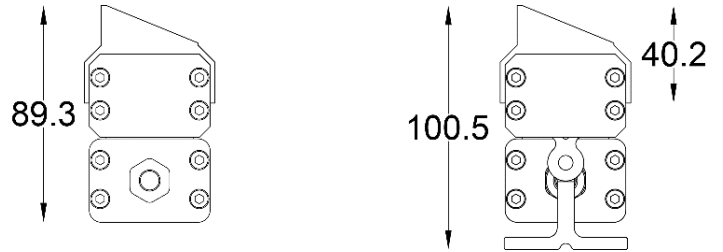

Asymmetric anti-glare louver
ARKRGBW-AAGL