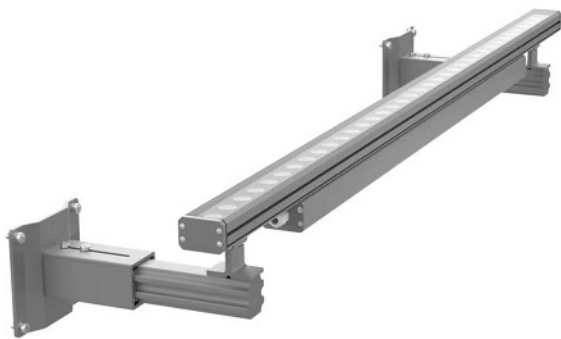

Adjustable Wall Mount Bracket with extendable arm

- ARKRGBW-MWA 150mm - 230mm
- ARKRGBW-MWB 355mm - 560mm