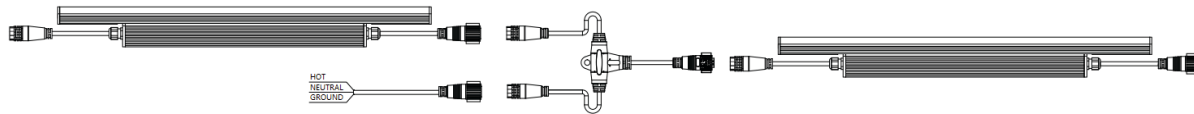

#### Power injection one:

Description: Power injection with power leading cable

Product Image	Model	Length	Description	Cable End		Conductor Size
				Female	Male	
	ARK-PEDL-1	11.8	Power and Data Combined extension (0-10V, DALI)	Female	Male	3x16AWG + 3x22AWG
	ARK-PEDL-2	23.6				
	ARK-PEDL-6	71				
	ARK-PL		Power Injector (0-10V, DALI)			
	ARK-EC-D		End cap for Power loop out (0-10V, DALI)			