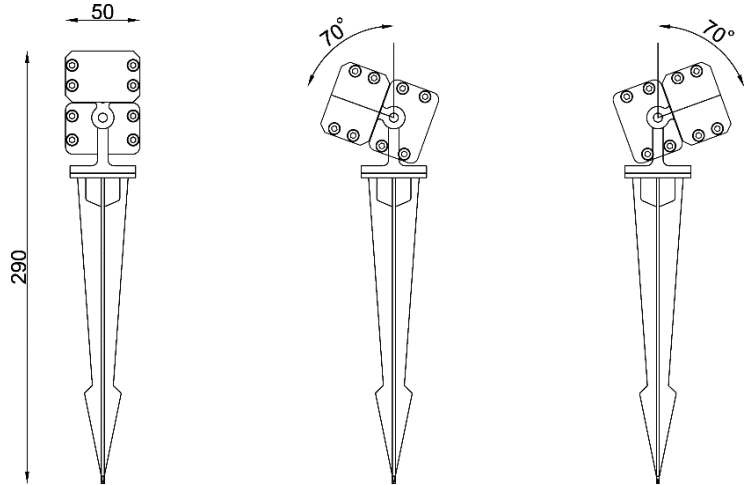

ARKRGBW-MSL Adjustable mounting option for landscape lighting application