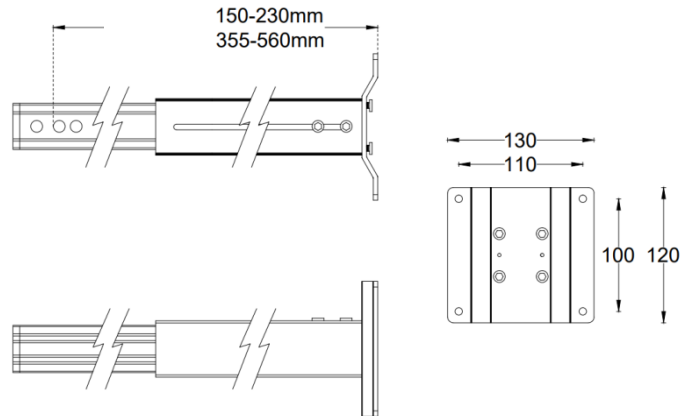

Adjustable Wall Mount Bracket with extendable arm

- ARKRGBW-MWA 150mm - 230mm
- ARKRGBW-MWB 355mm - 560mm