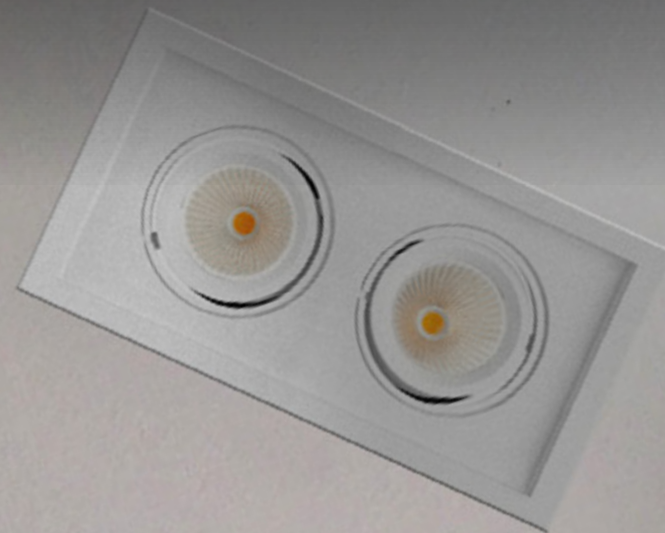

# Sonic Multiple Series

---

2 and 3 head recessed LED downlight

The Sonic Multiple Series strikes a balance between elegant design and durability. With air-tight construction, this fixture is appropriate for various settings including locations that may get damp or humid. Additionally, the Sonic Multiple Series employs maximum performance LED chips that will ensure longevity and quality of light.

# Features

- Air-tight and damp location approved
- Type IC rated - approved for direct contact with insulation
- Isolated driver inside junction box
- New Construction plate available
- Extruded aluminum heat sink ensures optimal heat dissipation and LED life
- 360° rotatable Gimbal with 30° horizontal tilt

# Specifications

<b>Input Voltage</b>	110/277V AC
<b>Wattage</b>	12W
<b>Lumen</b>	1750lm
<b>Efficacy(LPW)</b>	>75 lm/W
<b>Color Temp</b>	30K, 35K, 40K (CCT adj.)
<b>CRI</b>	>90
<b>Beam Angle</b>	15°/ 24°/36°
<b>Dimming</b>	Triac/ 0-10V
<b>Lamp Life</b>	50,000hr
<b>Environment</b>	Damp Location
<b>Material</b>	Aluminum Body with Anodized Heat Sink
<b>Operating Temp</b>	-4°F - 104°F