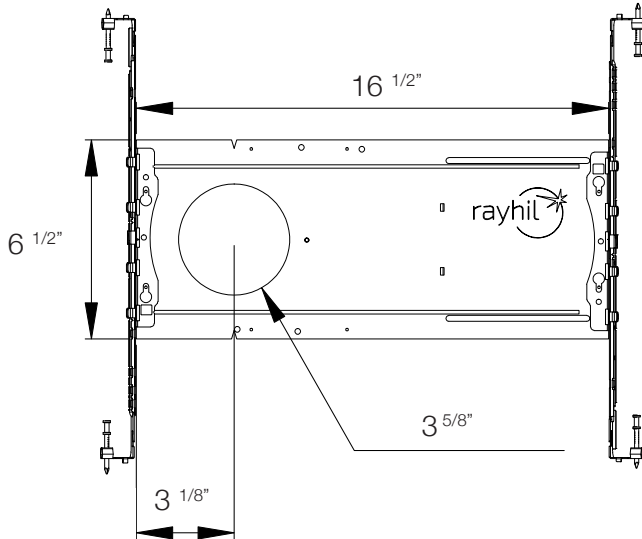

***CONTACT FOR QUICKSHIP OPTIONS**

RAD35G

SONIC 3.5 GIMBAL

3.5" GIMBAL RECESSED LED DOWNLIGHT

ACCESSORIES / OPTIONS

NEW CONSTRUCTION MOUNTING PLATE NCH350

Constructed out of galvanized steel
Magnetic plate and driver facilitate easy and secure placement