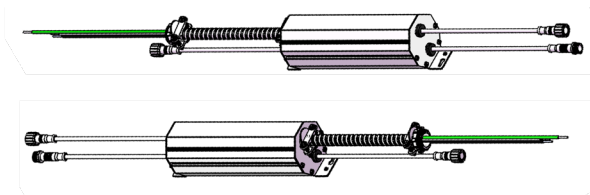

RAD35G

SONIC 3.5 GIMBAL

3.5" GIMBAL RECESSED LED DOWNLIGHT

ACCESSORIES / OPTIONS

NEW CONSTRUCTION MOUNTING PLATE NCH350

Constructed out of galvanized steel
Magnetic plate and driver facilitate easy and secure placement

TRIM FINISH OPTIONS

White
Black

WT
BK

EMERGENCY BACK UP DRIVER RAD25/35-EM

90 minute run time
See spec sheet for further information