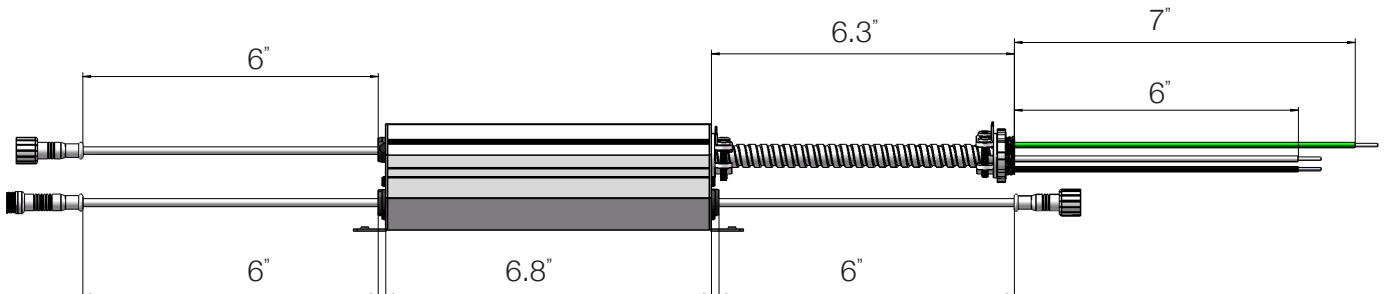

EMERGENCY BACK UP DRIVER RAD25/35-EM

90 minute run time
See spec sheet for further information