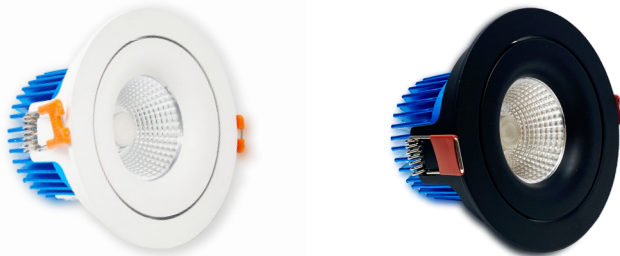

RAD35G

SONIC 3.5 GIMBAL

3.5" GIMBAL RECESSED LED DOWNLIGHT

FEATURES

- Air-tight and wet location approved
- Type IC rated - approved for direct contact with insulation
- Downlight housing is not required even for insulated ceilings
- Spring loaded mounting clips
- Quick connect wire allows for efficient installation
- Isolated driver inside junction box
- New construction plate available (NCH350)
- Optional Emergency Backup
- 5 year warranty

SPECIFICATIONS

Input Voltage	110/277V AC
Wattage	12W
Lumen	850lm
Efficacy(LPW)	>70 lm/W
Color Temp	30K, 35K, 40K (CCT adj.)
CRI	>90
Beam Angle	15° / 24° / 38° / 55°
Dimming	Triac/ 0-10V
Lamp Life	50,000hr
Environment	IP65 Wet Location
Material	Aluminum Body with Anodized Heat Sink
Operating Temp	-4°F - 104°F
Cut out	3.5 inches

***CONTACT FOR QUICKSHIP OPTIONS**

RAD35G

SONIC 3.5 GIMBAL

3.5" GIMBAL RECESSED LED DOWNLIGHT

ACCESSORIES / OPTIONS

NEW CONSTRUCTION MOUNTING PLATE NCH350

Constructed out of galvanized steel
Magnetic plate and driver facilitate easy and secure placement

TRIM FINISH OPTIONS

White
Black

WT
BK

EMERGENCY BACK UP DRIVER RAD25/35-EM

90 minute run time
See spec sheet for further information

RAD35G

SONIC 3.5 GIMBAL

3.5" GIMBAL RECESSED LED DOWNLIGHT