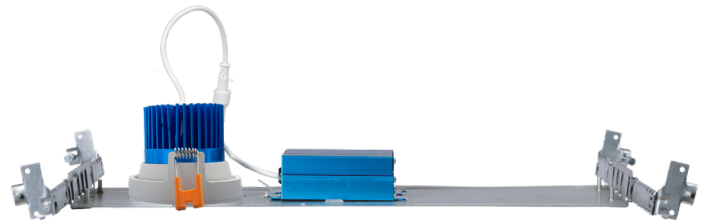

RAD35G

SONIC 3.5 GIMBAL

3.5" GIMBAL RECESSED LED DOWNLIGHT

FEATURES

- Air-tight and wet location approved
- Type IC rated - approved for direct contact with insulation
- Downlight housing is not required even for insulated ceilings
- Spring loaded mounting clips
- Quick connect wire allows for efficient installation
- Isolated driver inside junction box
- New construction plate available (NCH350)
- Optional Emergency Backup
- 5 year warranty

SPECIFICATIONS

Input Voltage	110/277V AC
Wattage	12W
Lumen	850lm
Efficacy(LPW)	>70 lm/W
Color Temp	30K, 35K, 40K (CCT adj.)
CRI	>90
Beam Angle	15° / 24° / 38° / 55°
Dimming	Triac/ 0-10V
Lamp Life	50,000hr
Environment	IP65 Wet Location
Material	Aluminum Body with Anodized Heat Sink
Operating Temp	-4°F - 104°F
Cut out	3.5 inches

LUMINOUS INTENSITY DISTRIBUTION DIAGRAM

ORDERING GUIDE

RAD35R- 12G - CCT - _____ - _____ - _____ - _____

Example: RAD35R-12G-CCT-110-15-WT-EM

TRIM	Wattage	Input Voltage	Beam Angle	Trim Finish	EM
RAD35R	12G (850lm)	110 277	15° 24° 38° 55°	WT White BK Black	EM

***CONTACT FOR QUICKSHIP OPTIONS**

RAD35G

SONIC 3.5 GIMBAL

3.5" GIMBAL RECESSED LED DOWNLIGHT

ACCESSORIES / OPTIONS

NEW CONSTRUCTION MOUNTING PLATE NCH350

Constructed out of galvanized steel
Magnetic plate and driver facilitate easy and secure placement