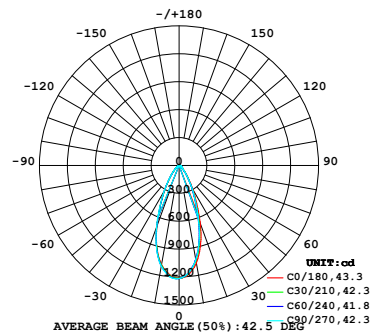

SPECIFICATIONS

Input Voltage	110/277V AC
Wattage	12W
Lumen	850lm
Efficacy(LPW)	>70 lm/W
Color Temp	30K, 35K, 40K (CCT adj.)
CRI	>90
Beam Angle	15° / 24° / 38° / 55°
Dimming	Triac/ 0-10V
Lamp Life	50,000hr
Environment	IP65 Wet Location
Material	Aluminum Body with Anodized Heat Sink
Operating Temp	-4°F - 104°F
Cut out	3.5 inches

LUMINOUS INTENSITY DISTRIBUTION DIAGRAM

ORDERING GUIDE

RAD35R- 12G - CCT - _____ - _____ - _____ - _____

Example: RAD35R-12G-CCT-110-15-WT-EM

TRIM	Wattage	Input Voltage	Beam Angle	Trim Finish	EM
RAD35R	12G (850lm)	110 277	15° 24° 38° 55°	WT White BK Black	EM