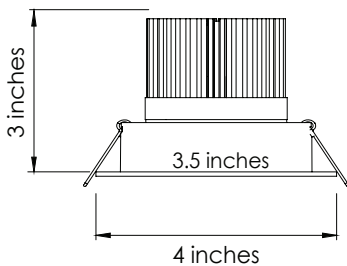

RAD35G

SONIC 3.5 GIMBAL

3.5" GIMBAL RECESSED LED DOWNLIGHT

FEATURES

- Air-tight and wet location approved
- Type IC rated - approved for direct contact with insulation
- Downlight housing is not required even for insulated ceilings
- Spring loaded mounting clips
- Quick connect wire allows for efficient installation
- Isolated driver inside junction box
- New construction plate available (NCH350)
- Optional Emergency Backup
- 5 year warranty

SPECIFICATIONS

Input Voltage	110/277V AC
Wattage	12W
Lumen	850lm
Efficacy(LPW)	>70 lm/W
Color Temp	30K, 35K, 40K (CCT adj.)
CRI	>90
Beam Angle	15° / 24° / 38° / 55°
Dimming	Triac/ 0-10V
Lamp Life	50,000hr
Environment	IP65 Wet Location
Material	Aluminum Body with Anodized Heat Sink
Operating Temp	-4°F - 104°F
Cut out	3.5 inches