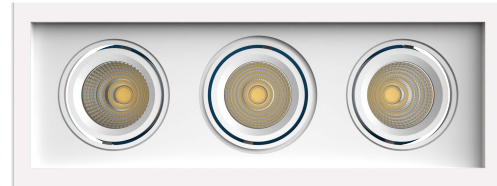

RAD3H

SONIC MULTIPLE SERIES

3 HEAD RECESSED LED DOWNLIGHT

TRIM FINISH OPTIONS

White
Black

WT
BK

Existing Trim