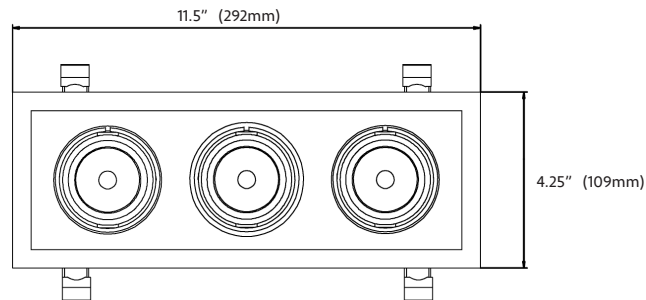

SPECIFICATIONS

Input Voltage	120 or 277V AC
Wattage	12W x 3
Lumen	2700lm
Efficacy(LPW)	>77 lm/W
Color Temp	30K, 35K, 40K (CCT adj.)
CRI	>90
Beam Angle	15° / 24° / 38°
Dimming	Triac/ 0-10V
Lamp Life	50,000hr
Environment	Damp Location
Material	Aluminum Body with Anodized Heat Sink
Operating Temp	-4°F - 104°F
Cut out	107/8" x 33/4"

***QUICKSHIP CONFIGURATION - 120V 38 DEGREE BEAM ANGLE**

PROJECT:

PREPARED BY:

TYPE:

RAD3H

SONIC MULTIPLE SERIES

3 HEAD RECESSED LED DOWNLIGHT

DIMENSIONS