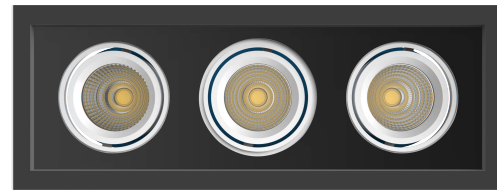

PROJECT:

PREPARED BY:

TYPE:

RAD3H

SONIC MULTIPLE SERIES

3 HEAD RECESSED LED DOWNLIGHT

TRIM FINISH OPTIONS

White
Black

WT
BK

RAD3H-BK