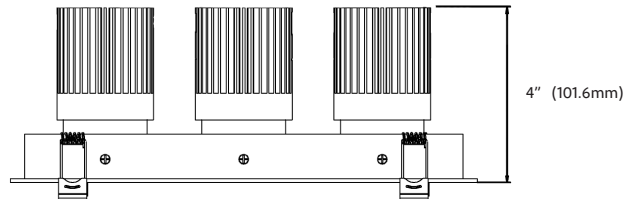

SPECIFICATIONS

Input Voltage	120 or 277V AC
Wattage	12W x 3
Lumen	2700lm
Efficacy(LPW)	>77 lm/W
Color Temp	30K, 35K, 40K (CCT adj.)
CRI	>90
Beam Angle	15° / 24° / 38°
Dimming	Triac/ 0-10V
Lamp Life	50,000hr
Environment	Damp Location
Material	Aluminum Body with Anodized Heat Sink
Operating Temp	-4°F - 104°F
Cut out	107/8" x 33/4"

***QUICKSHIP CONFIGURATION - 120V 38 DEGREE BEAM ANGLE**

PROJECT:

PREPARED BY:

TYPE:

RAD3H

SONIC MULTIPLE SERIES

3 HEAD RECESSED LED DOWNLIGHT

DIMENSIONS