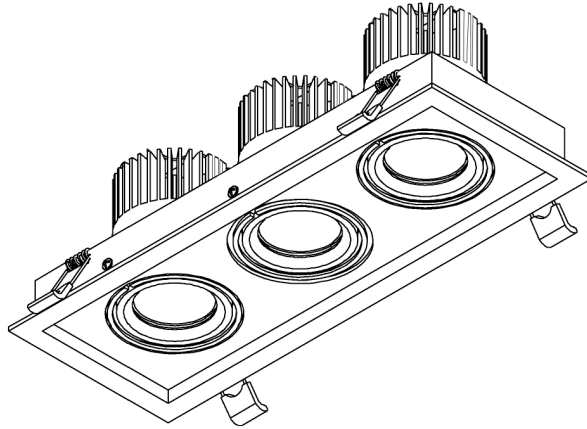

***QUICKSHIP CONFIGURATION - 120V 38 DEGREE BEAM ANGLE**

PROJECT:

PREPARED BY:

TYPE:

RAD3H

SONIC MULTIPLE SERIES

3 HEAD RECESSED LED DOWNLIGHT

DIMENSIONS