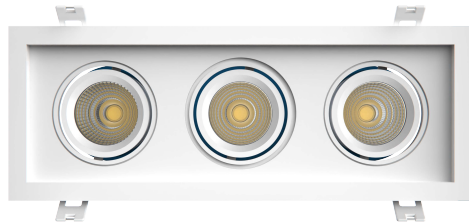

RAD3H

SONIC MULTIPLE SERIES

3 HEAD RECESSED LED DOWNLIGHT

FEATURES

- Air-tight and damp location approved
- Type IC rated - approved for direct contact with insulation
- Isolated driver inside junction box
- New Construction plate available (NCH3H)
- Extruded aluminum heat sink ensures optimal heat dissipation and LED life
- 360° rotatable Gimbal with 30° horizontal tilt

SPECIFICATIONS

Input Voltage	120 or 277V AC
Wattage	12W x 3
Lumen	2700lm
Efficacy(LPW)	>77 lm/W
Color Temp	30K, 35K, 40K (CCT adj.)
CRI	>90
Beam Angle	15° / 24° / 38°
Dimming	Triac/ 0-10V
Lamp Life	50,000hr
Environment	Damp Location
Material	Aluminum Body with Anodized Heat Sink
Operating Temp	-4°F - 104°F
Cut out	107/8" x 33/4"

***QUICKSHIP CONFIGURATION - 120V 38 DEGREE BEAM ANGLE**

PROJECT:

PREPARED BY:

TYPE:

RAD3H

SONIC MULTIPLE SERIES

3 HEAD RECESSED LED DOWNLIGHT

DIMENSIONS

PROJECT:

PREPARED BY:

TYPE:

RAD3H

SONIC MULTIPLE SERIES

3 HEAD RECESSED LED DOWNLIGHT

TRIM FINISH OPTIONS

White
Black