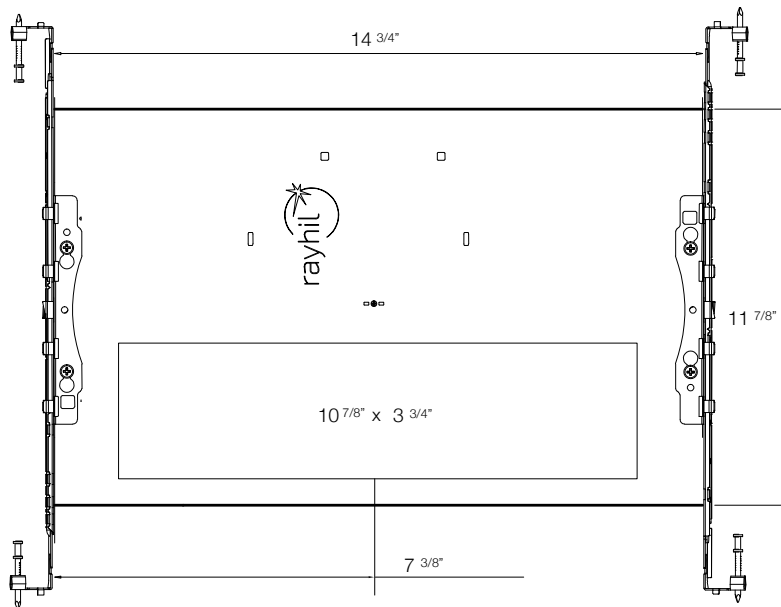

NEW CONSTRUCTION MOUNTING PLATE NCH3H

Constructed out of galvanized steel

Magnetic plate and driver facilitate easy and secure placement