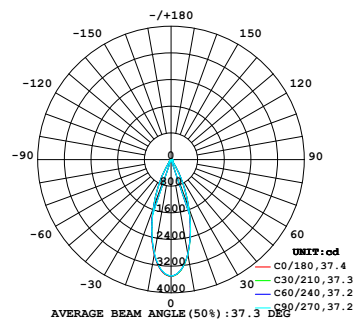

SPECIFICATIONS

Input Voltage	120 or 277V AC
Wattage	12W x 3
Lumen	2700lm
Efficacy(LPW)	>77 lm/W
Color Temp	30K, 35K, 40K (CCT adj.)
CRI	>90
Beam Angle	15° / 24° / 38°
Dimming	Triac/ 0-10V
Lamp Life	50,000hr
Environment	Damp Location
Material	Aluminum Body with Anodized Heat Sink
Operating Temp	-4°F - 104°F
Cut out	107/8" x 33/4"

LUMINOUS INTENSITY DISTRIBUTION DIAGRAM

ORDERING GUIDE

RAD-3H- 12 -

Example: RAD-3H-12-CCT-120-15-WT-EM

TRIM	Wattage	Color Temperature	Input Voltage	Beam Angle	Trim Finish	EM
RAD3H	12 (2700lm)	3 CCT Adj. (30K, 35K, 40K) 3000K 3500K 4000K	120 277	15° 24° 38°	WT White BK Black	EM