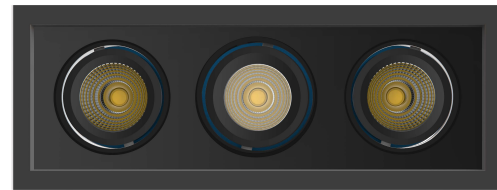

RAD3H

SONIC MULTIPLE SERIES

3 HEAD RECESSED LED DOWNLIGHT

FEATURES

- Air-tight and damp location approved
- Type IC rated - approved for direct contact with insulation
- Isolated driver inside junction box
- New Construction plate available (NCH3H)
- Extruded aluminum heat sink ensures optimal heat dissipation and LED life
- 360° rotatable Gimbal with 30° horizontal tilt

SPECIFICATIONS

Input Voltage	120 or 277V AC
Wattage	12W x 3
Lumen	2700lm
Efficacy(LPW)	>77 lm/W
Color Temp	27K, 30K, 35K, 40K, 50K (CCT Adj.)
CRI	>90
Beam Angle	15° / 24° / 38°
Dimming	Triac/ 0-10V
Lamp Life	50,000hr
Environment	Damp Location
Material	Aluminum Body with Anodized Heat Sink
Operating Temp	-4°F - 104°F
Cut out	107/8" x 33/4"

RAD3H

SONIC MULTIPLE SERIES

3 HEAD RECESSED LED DOWNLIGHT

TRIM FINISH OPTIONS

White
Black

WT REVISION DATE 11/7/2023
BK

Existing Trim

RAD3H-BK

RAD3H

SONIC MULTIPLE SERIES

3 HEAD RECESSED LED DOWNLIGHT

ACCESSORIES / OPTIONS

NEW CONSTRUCTION MOUNTING PLATE NCH3H

Constructed out of galvanized steel

Magnetic plate and driver facilitate easy and secure placement