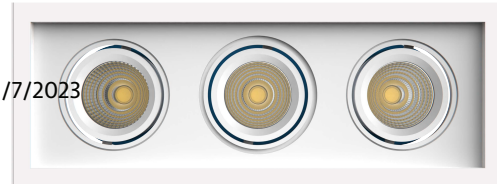

RAD3H

SONIC MULTIPLE SERIES

3 HEAD RECESSED LED DOWNLIGHT

FEATURES

- Air-tight and damp location approved
- Type IC rated - approved for direct contact with insulation
- Isolated driver inside junction box
- New Construction plate available (NCH3H)
- Extruded aluminum heat sink ensures optimal heat dissipation and LED life
- 360° rotatable Gimbal with 30° horizontal tilt

SPECIFICATIONS

Input Voltage	120 or 277V AC
Wattage	12W x 3
Lumen	2700lm
Efficacy(LPW)	>77 lm/W
Color Temp	27K, 30K, 35K, 40K, 50K (CCT Adj.)
CRI	>90
Beam Angle	15° / 24° / 38°
Dimming	Triac/ 0-10V
Lamp Life	50,000hr
Environment	Damp Location
Material	Aluminum Body with Anodized Heat Sink
Operating Temp	-4°F - 104°F
Cut out	107/8" x 33/4"

RAD3H

SONIC MULTIPLE SERIES

3 HEAD RECESSED LED DOWNLIGHT

TRIM FINISH OPTIONS

White
Black

WT REVISION DATE 11/7/2023
BK

Existing Trim

RAD3H-BK

RAD3H

SONIC MULTIPLE SERIES

3 HEAD RECESSED LED DOWNLIGHT

ACCESSORIES / OPTIONS

NEW CONSTRUCTION MOUNTING PLATE NCH3H

Constructed out of galvanized steel

Magnetic plate and driver facilitate easy and secure placement