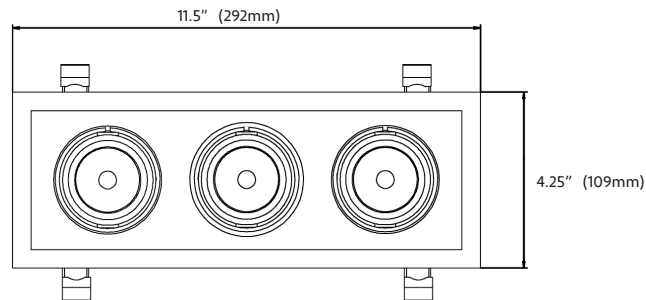

SPECIFICATIONS

Input Voltage	120 or 277V AC
Wattage	12W x 3
Lumen	2700lm
Efficacy(LPW)	>77 lm/W
Color Temp	27K, 30K, 35K, 40K, 50K (CCT Adj.)
CRI	>90
Beam Angle	15° / 24° / 38°
Dimming	Triac/ 0-10V
Lamp Life	50,000hr
Environment	Damp Location
Material	Aluminum Body with Anodized Heat Sink
Operating Temp	-4°F - 104°F
Cut out	107/8" x 33/4"

***QUICKSHIP CONFIGURATION - 120V 38 DEGREE BEAM ANGLE**

PROJECT:

PREPARED BY:

TYPE:

RAD3H

SONIC MULTIPLE SERIES

3 HEAD RECESSED LED DOWNLIGHT

DIMENSIONS