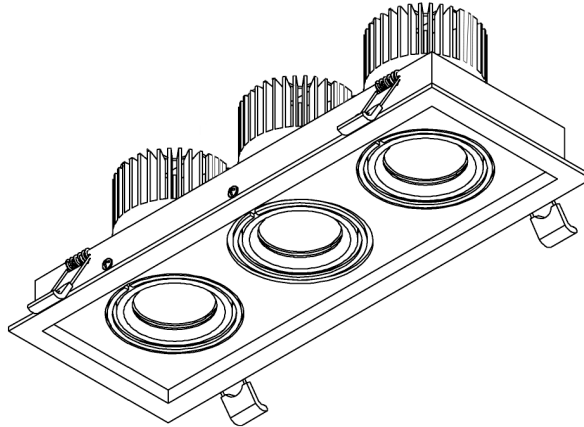

***QUICKSHIP CONFIGURATION - 120V 38 DEGREE BEAM ANGLE**

PROJECT:

PREPARED BY:

TYPE:

RAD3H

SONIC MULTIPLE SERIES

3 HEAD RECESSED LED DOWNLIGHT

DIMENSIONS

RAD3H

SONIC MULTIPLE SERIES

3 HEAD RECESSED LED DOWNLIGHT

ACCESSORIES / OPTIONS

NEW CONSTRUCTION MOUNTING PLATE NCH3H

Constructed out of galvanized steel

Magnetic plate and driver facilitate easy and secure placement