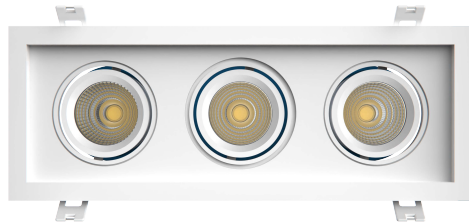

RAD3H

SONIC MULTIPLE SERIES

3 HEAD RECESSED LED DOWNLIGHT

FEATURES

- Air-tight and damp location approved
- Type IC rated - approved for direct contact with insulation
- Isolated driver inside junction box
- New Construction plate available (NCH3H)
- Extruded aluminum heat sink ensures optimal heat dissipation and LED life
- 360° rotatable Gimbal with 30° horizontal tilt

SPECIFICATIONS

Input Voltage	120 or 277V AC
Wattage	12W x 3
Lumen	2700lm
Efficacy(LPW)	>77 lm/W
Color Temp	27K, 30K, 35K, 40K, 50K (CCT Adj.)
CRI	>90
Beam Angle	15° / 24° / 38°
Dimming	Triac/ 0-10V
Lamp Life	50,000hr
Environment	Damp Location
Material	Aluminum Body with Anodized Heat Sink
Operating Temp	-4°F - 104°F
Cut out	107/8" x 33/4"

***QUICKSHIP CONFIGURATION - 120V 38 DEGREE BEAM ANGLE**

PROJECT:

PREPARED BY:

TYPE:

RAD3H

SONIC MULTIPLE SERIES

3 HEAD RECESSED LED DOWNLIGHT

DIMENSIONS

RAD3H

SONIC MULTIPLE SERIES

3 HEAD RECESSED LED DOWNLIGHT

ACCESSORIES / OPTIONS

NEW CONSTRUCTION MOUNTING PLATE NCH3H

Constructed out of galvanized steel

Magnetic plate and driver facilitate easy and secure placement