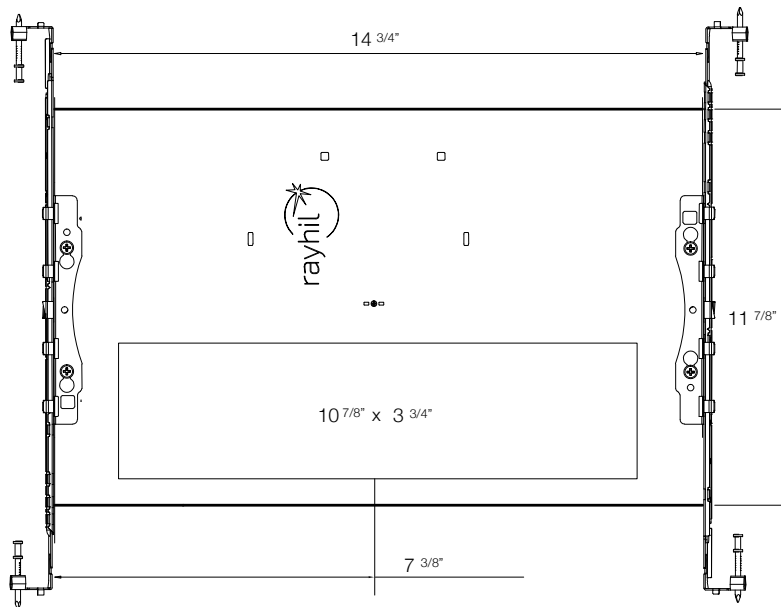

NEW CONSTRUCTION MOUNTING PLATE NCH3H

Constructed out of galvanized steel

Magnetic plate and driver facilitate easy and secure placement

Adjustable Hanger Bars up to 24"