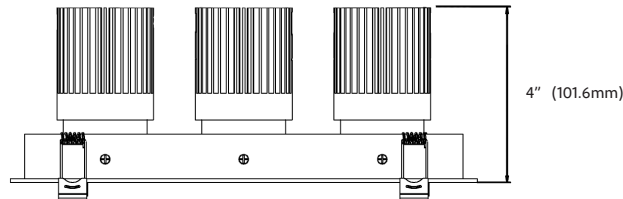

SPECIFICATIONS

Input Voltage	120 or 277V AC
Wattage	12W x 3
Lumen	2700lm
Efficacy(LPW)	>77 lm/W
Color Temp	27K, 30K, 35K, 40K, 50K (CCT Adj.)
CRI	>90
Beam Angle	15° / 24° / 38°
Dimming	Triac/ 0-10V
Lamp Life	50,000hr
Environment	Damp Location
Material	Aluminum Body with Anodized Heat Sink
Operating Temp	-4°F - 104°F
Cut out	107/8" x 33/4"

***QUICKSHIP CONFIGURATION - 120V 38 DEGREE BEAM ANGLE**

PROJECT:

PREPARED BY:

TYPE:

RAD3H

SONIC MULTIPLE SERIES

3 HEAD RECESSED LED DOWNLIGHT

DIMENSIONS