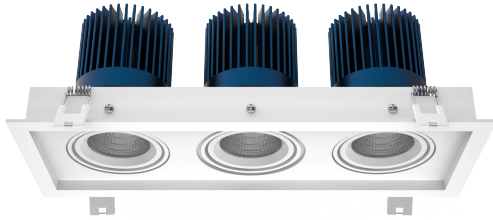

RAD3H

SONIC MULTIPLE SERIES

3 HEAD RECESSED LED DOWNLIGHT

FEATURES

- Air-tight and damp location approved
- Type IC rated - approved for direct contact with insulation
- Isolated driver inside junction box
- New Construction plate available (NCH3H)
- Extruded aluminum heat sink ensures optimal heat dissipation and LED life
- 360° rotatable Gimbal with 30° horizontal tilt

SPECIFICATIONS

Input Voltage	120 or 277V AC
Wattage	12W x 3
Lumen	2700lm
Efficacy(LPW)	>77 lm/W
Color Temp	27K, 30K, 35K, 40K, 50K (CCT Adj.)
CRI	>90
Beam Angle	15° / 24° / 38°
Dimming	Triac/ 0-10V
Lamp Life	50,000hr
Environment	Damp Location
Material	Aluminum Body with Anodized Heat Sink
Operating Temp	-4°F - 104°F
Cut out	107/8" x 33/4"

***QUICKSHIP CONFIGURATION - 120V 38 DEGREE BEAM ANGLE**

PROJECT:

PREPARED BY:

TYPE:

RAD3H

SONIC MULTIPLE SERIES

3 HEAD RECESSED LED DOWNLIGHT

DIMENSIONS

RAD3H

SONIC MULTIPLE SERIES

3 HEAD RECESSED LED DOWNLIGHT

ACCESSORIES / OPTIONS

NEW CONSTRUCTION MOUNTING PLATE NCH3H

Constructed out of galvanized steel

Magnetic plate and driver facilitate easy and secure placement