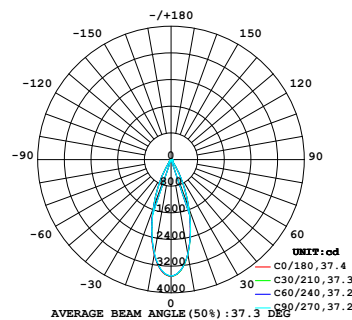

SPECIFICATIONS

Input Voltage	120 or 277V AC
Wattage	12W x 3
Lumen	2700lm
Efficacy(LPW)	>77 lm/W
Color Temp	27K, 30K, 35K, 40K, 50K (CCT Adj.)
CRI	>90
Beam Angle	15° / 24° / 38°
Dimming	Triac/ 0-10V
Lamp Life	50,000hr
Environment	Damp Location
Material	Aluminum Body with Anodized Heat Sink
Operating Temp	-4°F - 104°F
Cut out	107/8" x 33/4"

LUMINOUS INTENSITY DISTRIBUTION DIAGRAM

ORDERING GUIDE

RAD-3H- 12 -

Example: RAD-3H-12-CCT-120-15-WT-EM

TRIM	Wattage	Color Temperature	Input Voltage	Beam Angle	Trim Finish	EM
RAD3H	12 (2700lm)	3 CCT Adj. (30K, 35K, 40K) 3000K 3500K 4000K	120 277	15° 24° 38°	WT White BK Black	EM