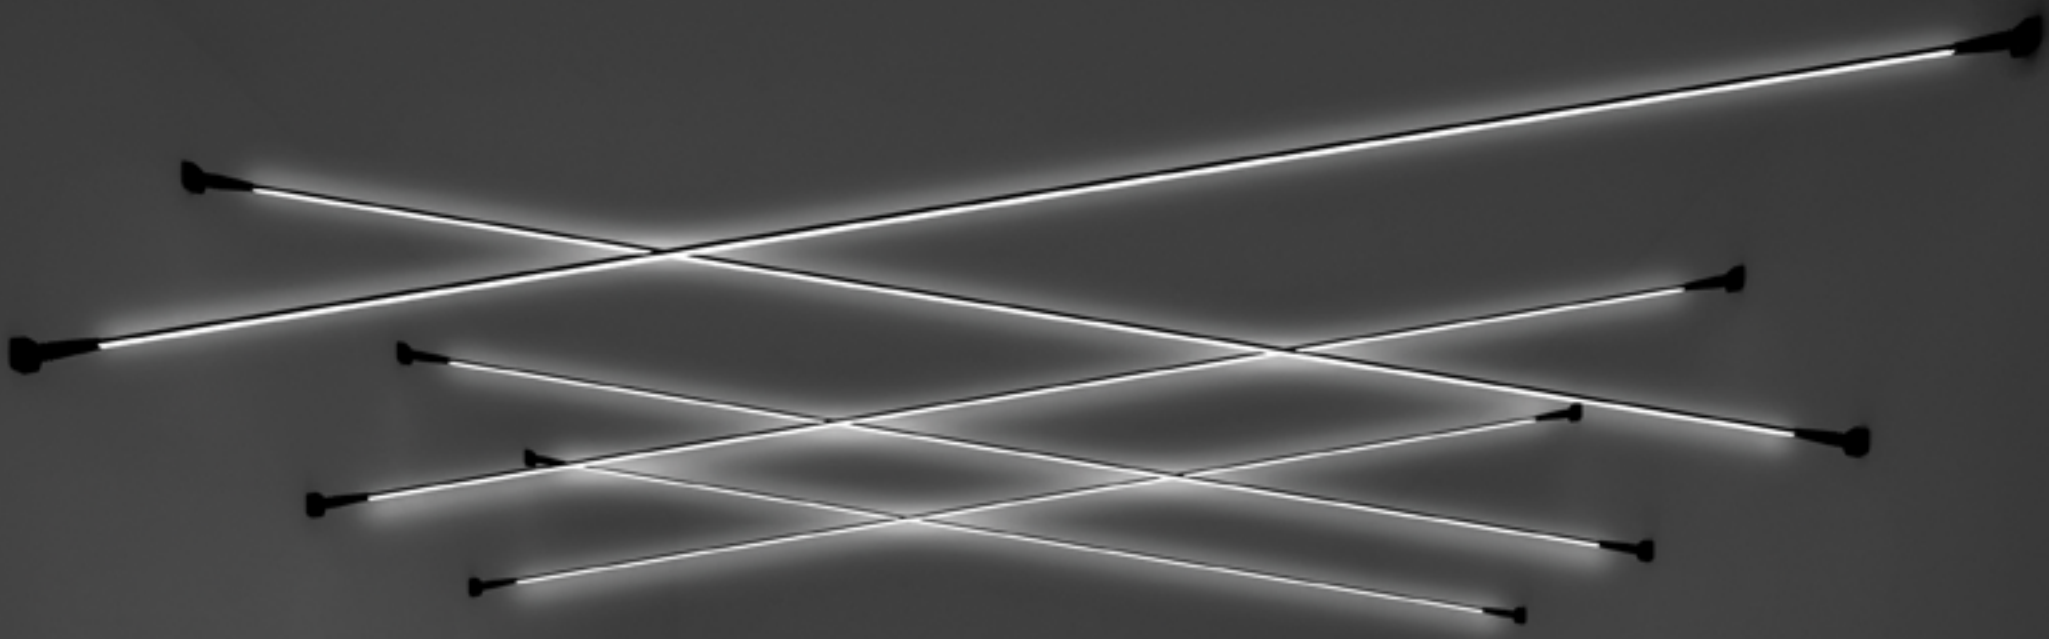

rayhil

STRIKE

Timeless intrigue and unlimited customization
through LED Architectural strip lights

Strike Series

Elevate your design aspirations with the Strike Architectural Strip Light, an embodiment of imagination and limitless possibilities. This exposed strip light transcends the conventional, becoming a canvas for your creative vision. Securely fastened from wall to wall or ceiling, its innovative design becomes the medium through which unique lighting focal points are achieved

Strike Series

With the ability to be meticulously pulled and stretched up to an astounding 40 feet, this architectural marvel enables you to shape your interior's ambiance like never before. Illuminate spaces with your distinct flair, as the Strike Architectural Strip Light transforms into a conduit for artistic expression, turning each room into a personalized masterpiece of light and design

Strike Series

Inspire endless curiosity in your space

The Strike Series grants creative opportunities seldom seen in the lighting industry. These LED linear strips transform your space through unlimited shapes and formations to ensure timeless intrigue. The fixture's COB Strip technology creates a seamless and transitional light output without interruptions, such as with standard LED chips. Black and white finishes are available to elevate your space's elegance.

End Terminal

The end terminal of the strike architectural strip light is tightly screwed to achieve its taut appearance. By securely fastening the end terminal, the strip light is held in place with minimal slack or sag. This meticulous installation ensures a sleek and streamlined aesthetic, enhancing the overall visual impact of the architectural lighting design.