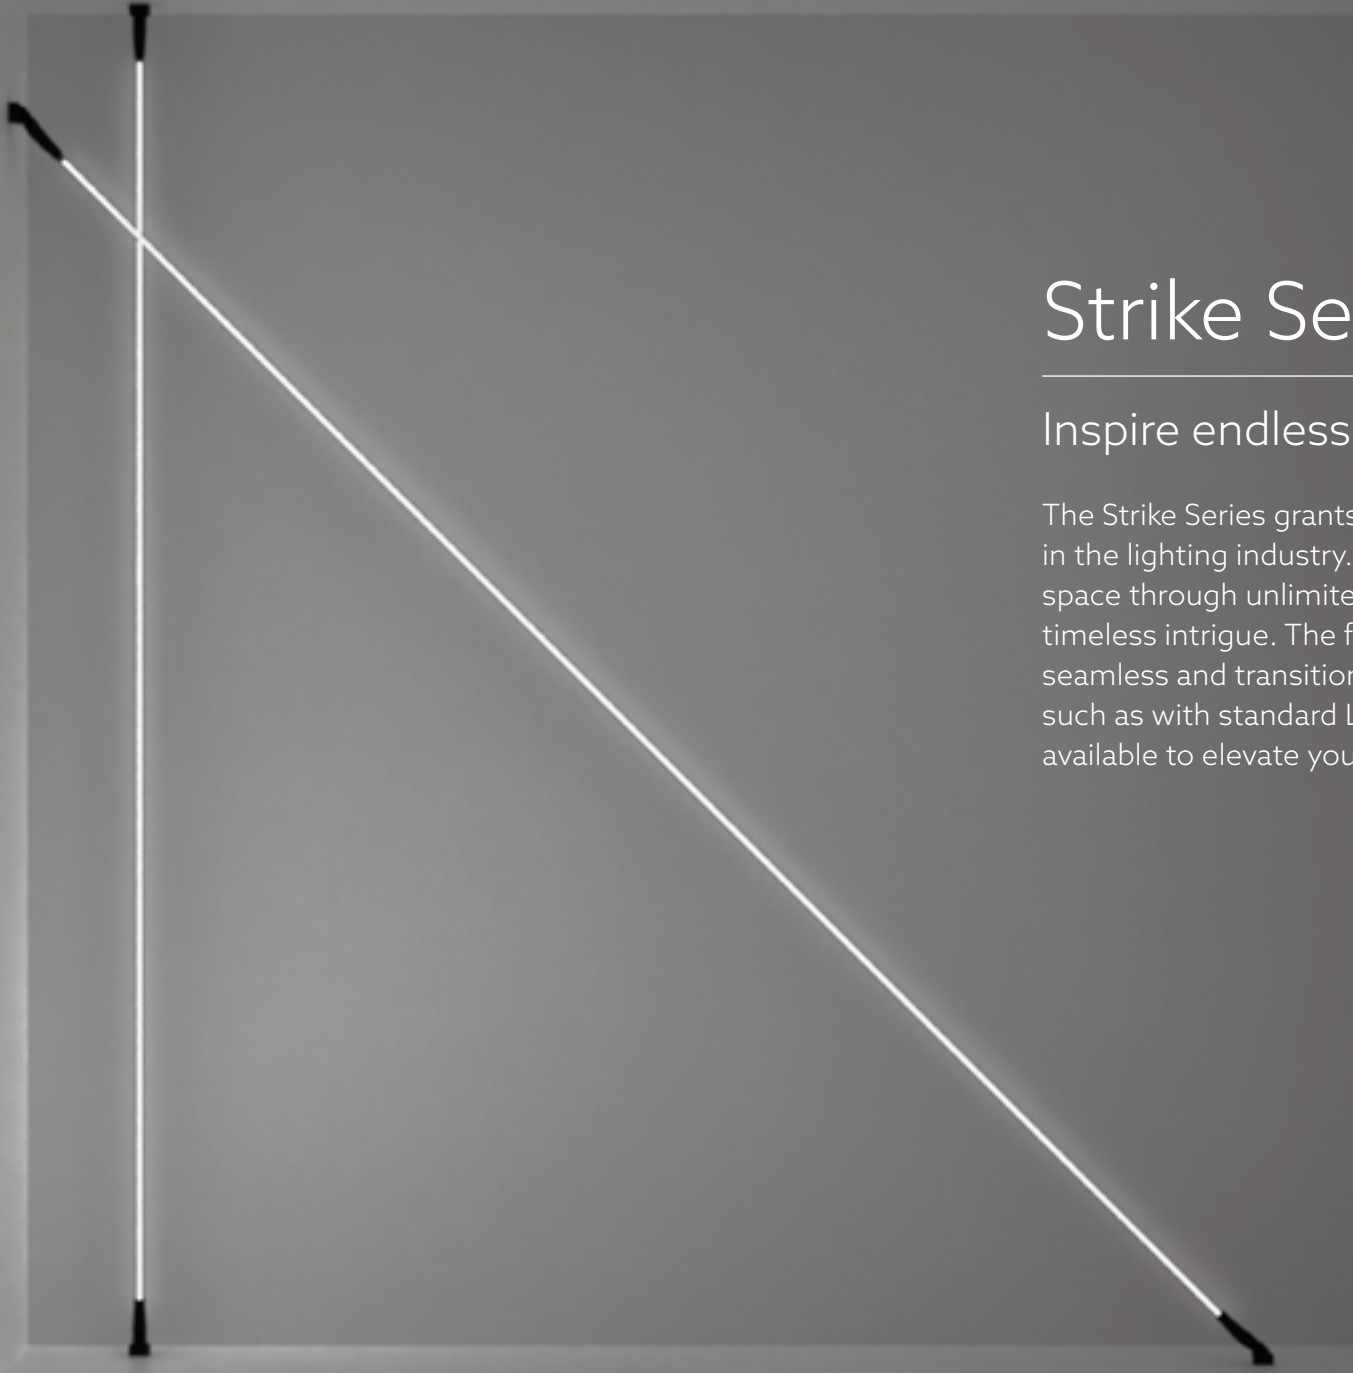

rayhil

STRIKE

Timeless intrigue and unlimited customization
through LED Architectural strip lights

Strike Series

Elevate your design aspirations with the Strike Architectural Strip Light, an embodiment of imagination and limitless possibilities. This exposed strip light transcends the conventional, becoming a canvas for your creative vision. Securely fastened from wall to wall or ceiling, its innovative design becomes the medium through which unique lighting focal points are achieved

Strike Series

With the ability to be meticulously pulled and stretched up to an astounding 40 feet, this architectural marvel enables you to shape your interior's ambiance like never before. Illuminate spaces with your distinct flair, as the Strike Architectural Strip Light transforms into a conduit for artistic expression, turning each room into a personalized masterpiece of light and design