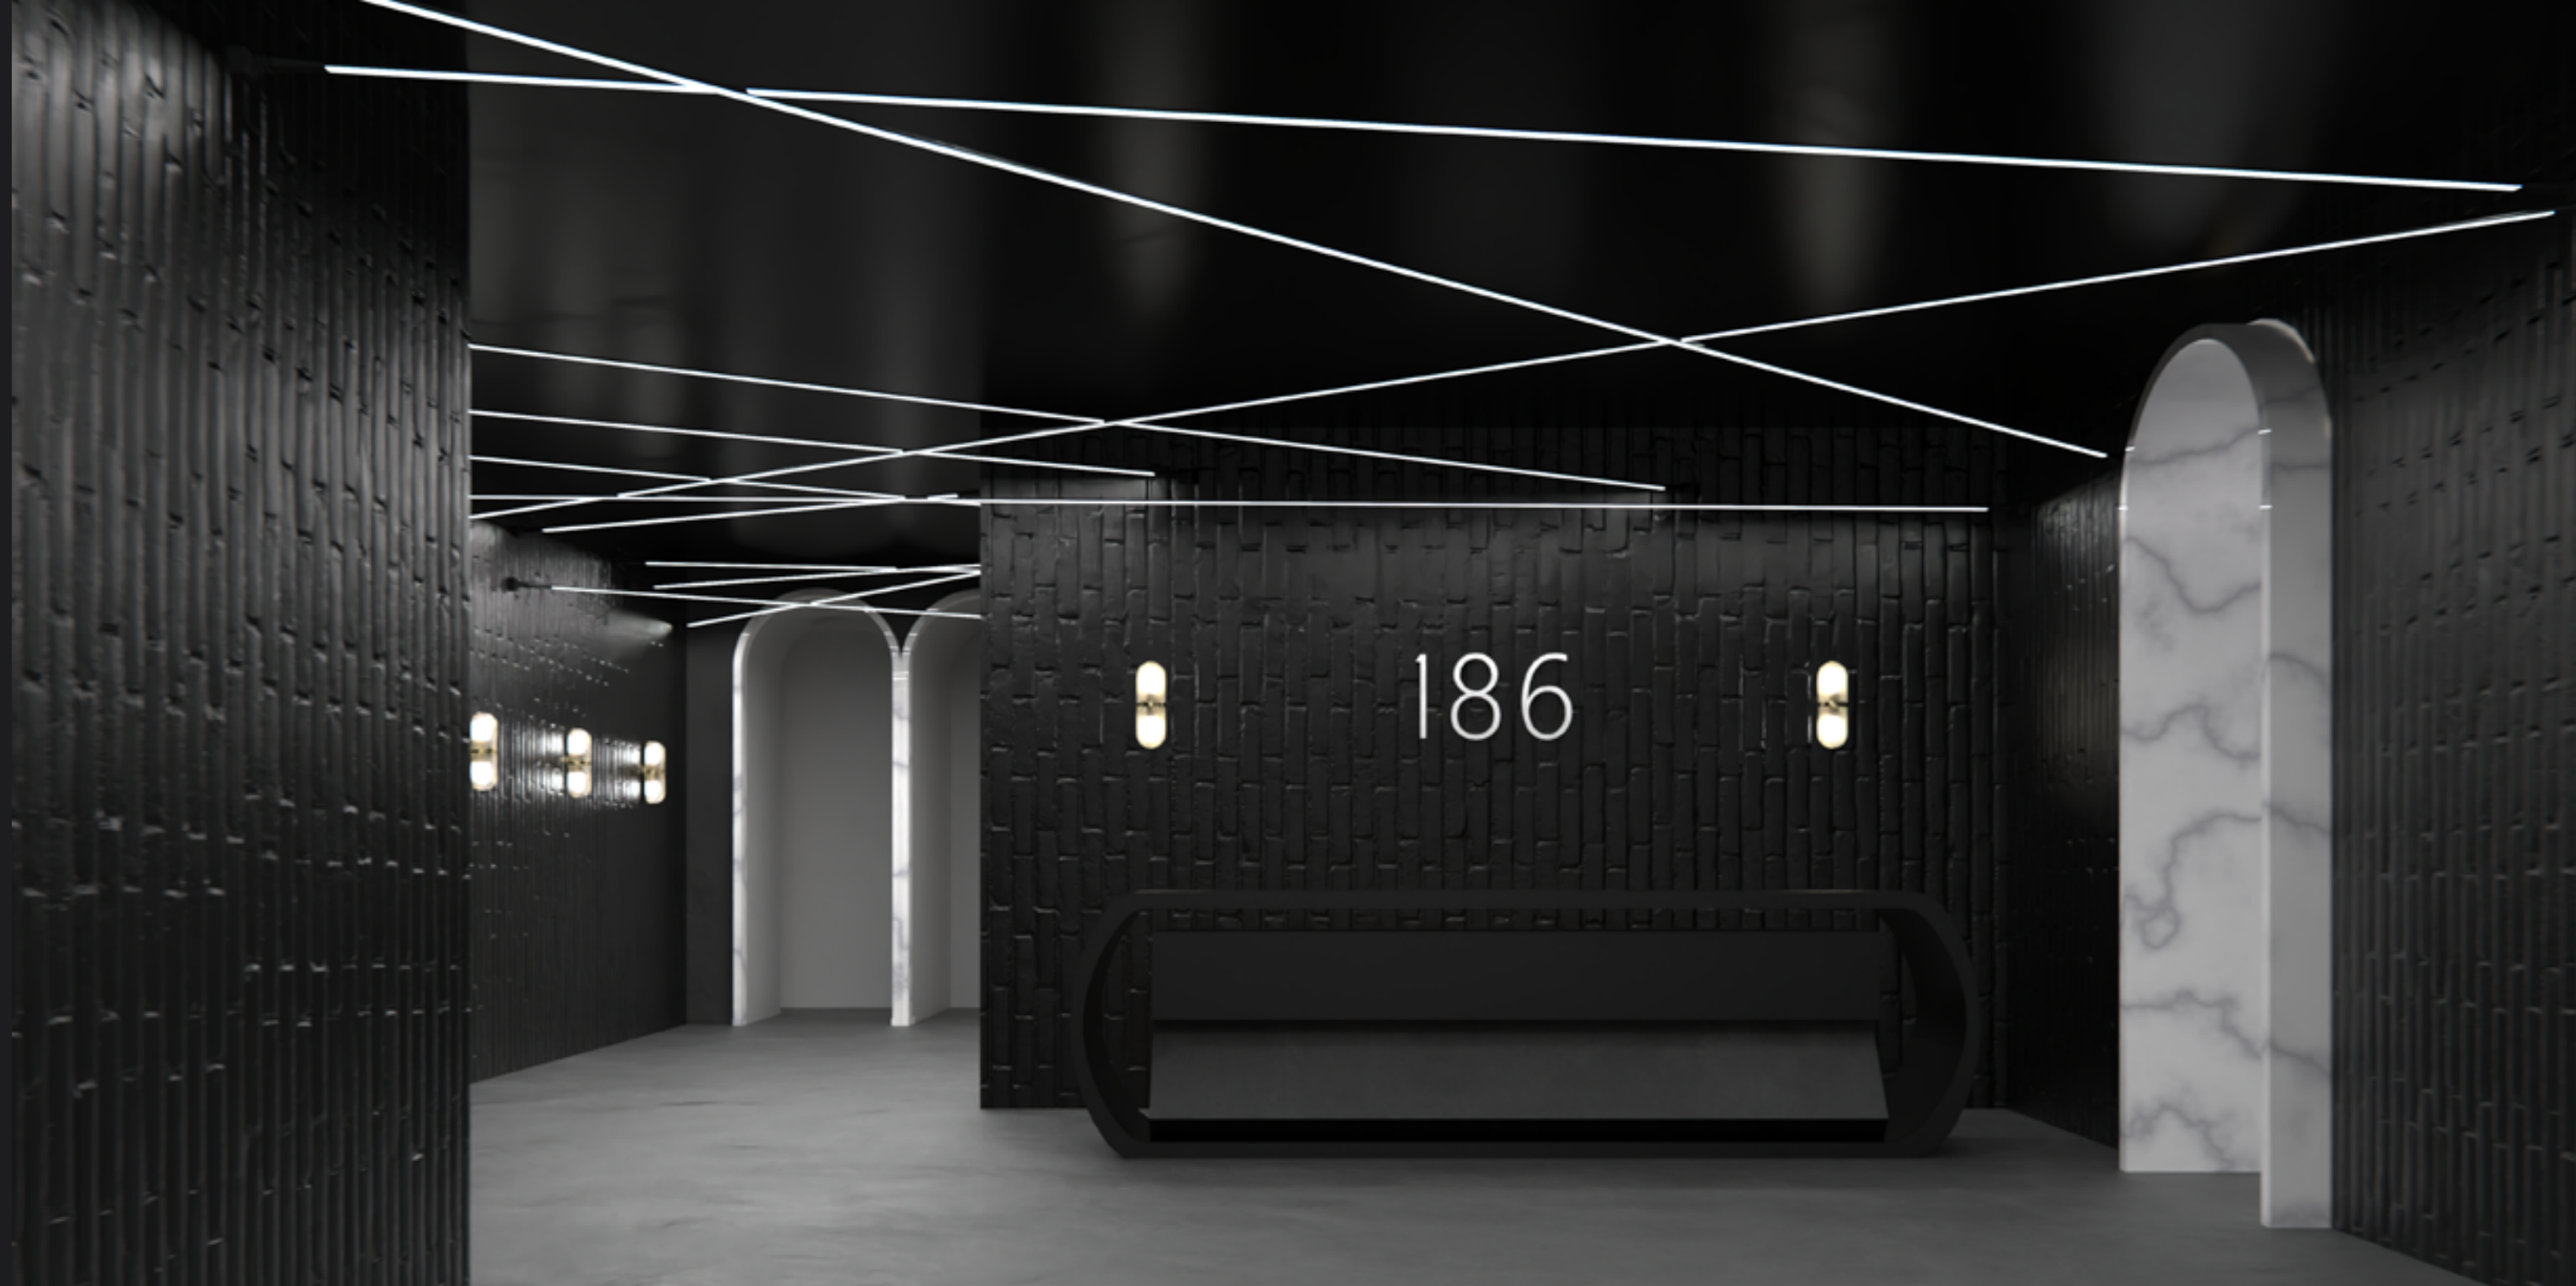

rayhil

STRIKE

Timeless intrigue and unlimited customization
through LED Architectural strip lights

Strike Series

Elevate your design aspirations with the Strike Architectural Strip Light, an embodiment of imagination and limitless possibilities. This exposed strip light transcends the conventional, becoming a canvas for your creative vision. Securely fastened from wall to wall or ceiling, its innovative design becomes the medium through which unique lighting focal points are achieved

Strike Series

With the ability to be meticulously pulled and stretched up to an astounding 40 feet, this architectural marvel enables you to shape your interior's ambiance like never before. Illuminate spaces with your distinct flair, as the Strike Architectural Strip Light transforms into a conduit for artistic expression, turning each room into a personalized masterpiece of light and design

Strike Series

Inspire endless curiosity in your space

The Strike Series grants creative opportunities seldom seen in the lighting industry. These LED linear strips transform your space through unlimited shapes and formations to ensure timeless intrigue. The fixture's COB Strip technology creates a seamless and transitional light output without interruptions, such as with standard LED chips. Black and white finishes are available to elevate your space's elegance.

End Terminal

The end terminal of the strike architectural strip light is tightly screwed to achieve its taut appearance. By securely fastening the end terminal, the strip light is held in place with minimal slack or sag. This meticulous installation ensures a sleek and streamlined aesthetic, enhancing the overall visual impact of the architectural lighting design.