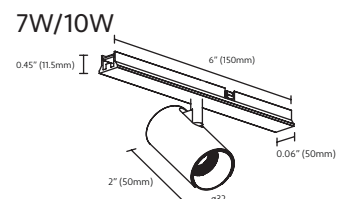

ORDERING GUIDE

Que14 - _____ - _____ - _____ - _____ *Example: Que14-3-27-24-BK*

Model	Power	CCT	Beam Angle	Finish
Que 14	3 3W	27 2700K	24 24°	BK Black
	5 5W	30 3000K	36 36°	WT White
	7 7W	35 3500K	45 45°	
	10 10W	40 4000K