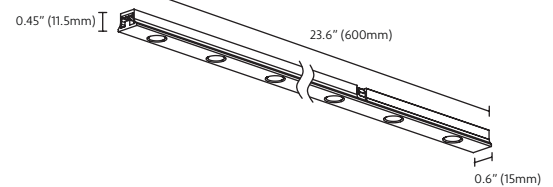

QUE

TRACK LIGHT SYSTEM

SPECIFICATIONS

Power	6W/12W	Material	Aluminum
Input Voltage	24V	Finish	Sand black/White
CRI	≥90	Dimming	Triac Dimming (Using Triac Dimming Driver)
Temperature	2700K/3000K/3500K/4000K	IP Rating	IP20
Beam Angle	36°/ 45°	Warranty	5 Years
Lumens	330LM/660LM		

ORDERING GUIDE

Que13 - _____ - _____ - _____ - _____ **Example: Que13-6-27-36-BK**

Model	Power	CCT	Beam Angle	Finish
Que 13	6 6W	27 2700K	36 36°	BK Black
	12 12W	30 3000K	45 45°	WT White
		35 3500K		
		40 4000K		

6W

12W