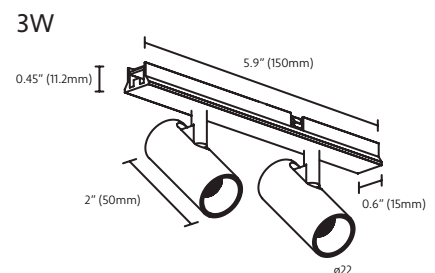

ORDERING GUIDE

Que11 - _____ - _____ - _____ - _____ **Example: Que11 -3-27-24-BK**

Model	Power	CCT	Beam Angle	Finish
Que 11	3 3W	27 2700K	24 24°	BK Black
	5 5W	30 3000K	36 36°	WT White
	10 10W	35 3500K		GD Gold
		40 4000K