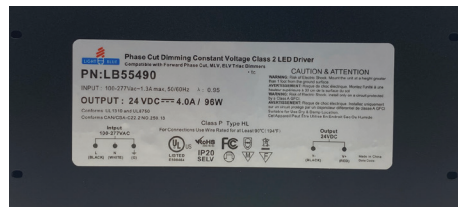

Model LB55472
Wattage 300W
Dimensions 10.94" x 4.25" x 1.81"
Temperature IP20
Dimming Triac