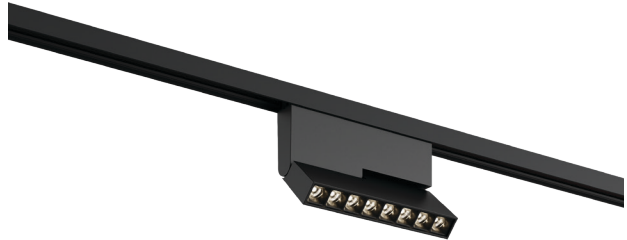

QUE

TRACK LIGHT SYSTEM