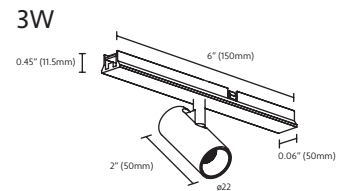

ORDERING GUIDE

Que14 - _____ - _____ - _____ - _____ *Example: Que14-3-27-24-BK*

Model	Power	CCT	Beam Angle	Finish
Que 14	3 3W	27 2700K	24 24°	BK Black
	5 5W	30 3000K	36 36°	WT White
	7 7W	35 3500K	45 45°	
	10 10W	40 4000K