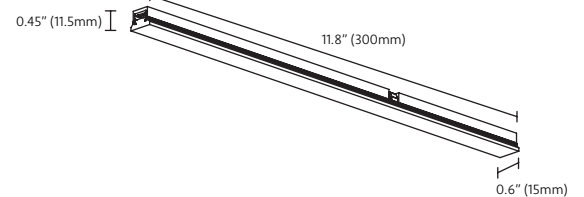

ORDERING GUIDE

Que12 - _____ - _____ - 110 - _____ *Example: Que12-6-27-110-BK*

Model	Power	CCT	Beam Angle	Finish
Que 12	6 6W	27 2700K	110°	BK Black
	12 12W	30 3000K		WT White
		35 3500K		
		40 4000K		

6W