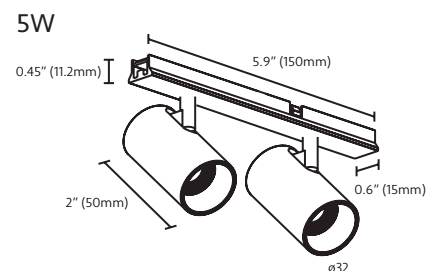

ORDERING GUIDE

Que11 - _____ - _____ - _____ - _____ **Example: Que11 -3-27-24-BK**

Model	Power	CCT	Beam Angle	Finish
Que 11	3 3W	27 2700K	24 24°	BK Black
	5 5W	30 3000K	36 36°	WT White
	10 10W	35 3500K		GD Gold
		40 4000K