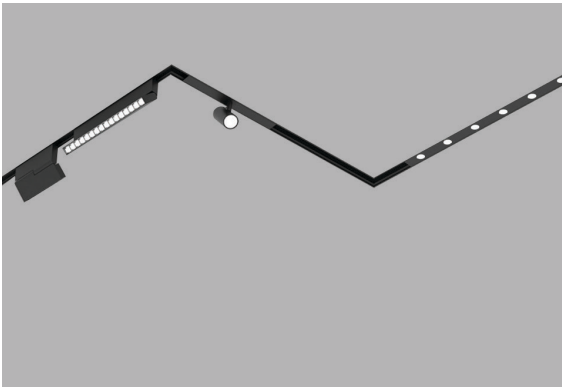

The Que Track series presents a collection of track lights that redefine versatility and elegance in lighting solutions. This series offers multiple track types and a wide range of track head, ensuring compatibility with various room styles and configurations. With its sleek design, the Que Track series seamlessly integrates into any space, delivering a modern and sophisticated aesthetic. Its strong features lie in its adaptability, allowing for effortless customization to suit individual preferences. Whether you require a contemporary or traditional ambiance, the Que Track series provides exceptional lighting options that combine functionality with style.

FEATURES

- Various Interchangeable Light Heads Magnetic connection
- Surface, Recessed, Trimless and Pendant application options
- Unlimited finish options
- Seamless link capability
- Maximum 300W connected load per power connection
- Ultra thin silhouette
- 5 Year warranty

PROFILES

TRACK HEADS