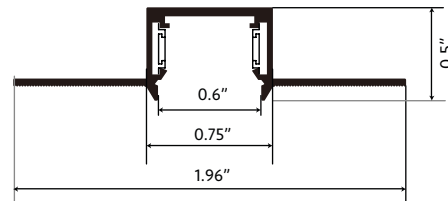

DIMENSIONS