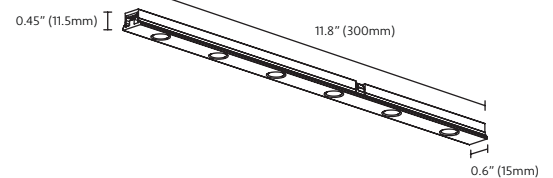

ORDERING GUIDE

Que13 - _____ - _____ - _____ - _____ **Example: Que13-6-27-36-BK**

Model	Power	CCT	Beam Angle	Finish
Que 13	6 6W	27 2700K	36 36°	BK Black
	12 12W	30 3000K	45 45°	WT White
		35 3500K		
		40 4000K		

6W