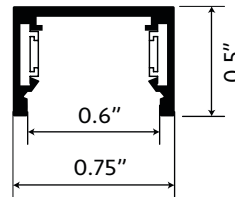

### FEATURES

- Unlimited Finish Options
- Seamless link capability
- Maximum 300W connected load per power connection
- Surface or Recessed mount
- Flat L or Inside L shape available
- 6 and 9.6ft lengths

### DIMENSIONS