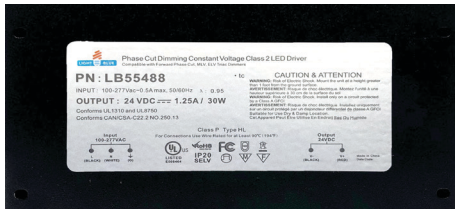

QUE

TRACK LIGHT SYSTEM

DRIVERS

Model LB55488
Wattage 30W
Dimensions 6.5" x 3.6" x 1.02"
Temperature IP20
Dimming Triac