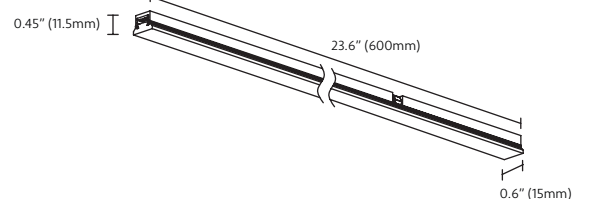

QUE

TRACK LIGHT SYSTEM

SPECIFICATIONS

Power	6W/12W	Material	Aluminum
Input Voltage	24V	Finish	Sand black/White
CRI	≥90	Dimming	Triac Dimming (Using Triac Dimming Driver)
Temperature	2700K/3000K/3500K/4000K	IP Rating	IP20
Beam Angle	110°	Warranty	5 Years
Lumens	180LM/360LM		

ORDERING GUIDE

Que12 - _____ - _____ - 110 - _____ *Example: Que12-6-27-110-BK*

Model	Power	CCT	Beam Angle	Finish
Que 12	6 6W	27 2700K	110°	BK Black
	12 12W	30 3000K		WT White
		35 3500K		
		40 4000K		

6W

12W