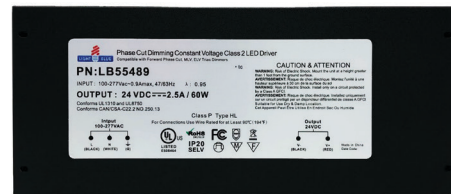

Model LB55471
Wattage 200W
Dimensions 10.23" x 4.05" x 1.81"
Temperature IP20
Dimming Triac