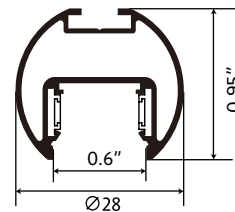

### FEATURES

- Unlimited Finish Options
- Seamless link capability
- Maximum 300W connected load per power connection
- Surface or Recessed mount
- Flat L or Inside L shape available
- 6 and 9.6ft lengths

### FEATURES

- Unlimited Finish Options
- Seamless link capability
- Maximum 300W connected load per power connection
- Non-plaster-in recessed mount
- Flat L or Inside L shape available
- 6 and 9.6ft lengths

### DIMENSIONS