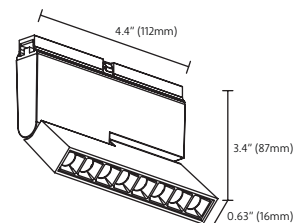

ORDERING GUIDE

Que16 - _____ - _____ - _____ - _____ *Example: Que16-8-27-24-BK*

Model	Power	CCT	Beam Angle	Finish
Que 16	8 8W	27 2700K	24 24°	BK Black
	16 16W	30 3000K	36 36°	WT White
		35 3500K	45 45°	
		40 4000K		

8W