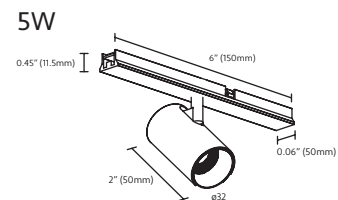

ORDERING GUIDE

Que14 - _____ - _____ - _____ - _____ *Example: Que14-3-27-24-BK*

Model	Power	CCT	Beam Angle	Finish
Que 14	3 3W	27 2700K	24 24°	BK Black
	5 5W	30 3000K	36 36°	WT White
	7 7W	35 3500K	45 45°	
	10 10W	40 4000K