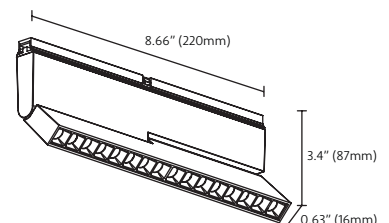

QUE

TRACK LIGHT SYSTEM

SPECIFICATIONS

Power	8W/16W	Lens	Anti-Glare
Input Voltage	24V	Material	Aluminum
CRI	90	Finish	Black/White
Temperature	2700K/3000K/3500K/4000K	Dimming	Triac Dimming (Using Triac Dimming Driver)
Beam Angle	24°/36°/ 45°	IP Rating	IP20
Lumens	640LM/1280LM	Warranty	5 Years

ORDERING GUIDE

Que16 - _____ - _____ - _____ - _____ *Example: Que16-8-27-24-BK*

Model	Power	CCT	Beam Angle	Finish
Que 16	8 8W	27 2700K	24 24°	BK Black
	16 16W	30 3000K	36 36°	WT White
		35 3500K	45 45°	
		40 4000K		

8W

16W