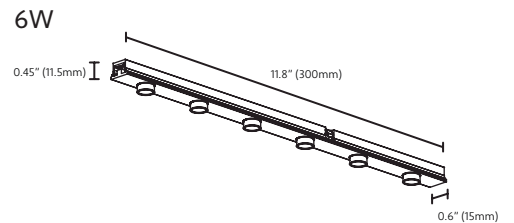

ORDERING GUIDE

Que10 - _____ - _____ - _____ - _____ **Example: Que10-6-27-36-BK**

Model	Power	CCT	Beam Angle	Finish
Que 10	6 6W	27 2700K	36 36°	BK Black
	12 12W	30 3000K	45 45°	WT White
		35 3500K		
		40 4000K