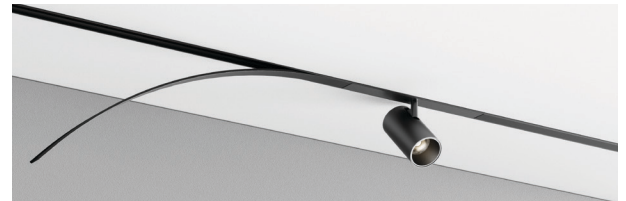

### FEATURES

- Unlimited Finish Options
- Seamless link capability
- Maximum 300W connected load per power connection
- Surface or Recessed mount
- Flat L or Inside L shape available
- 6 and 9.6ft lengths

### ACCESSORIES

Starting Wire

L Shape Track

Inner L Shape Track

Track Cover (Included with Track)

Hard L Connector

Flexible L connector

Hard connector