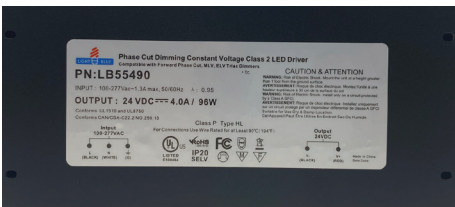

Model LB55490
Wattage 96W
Dimensions 8.66" x 3.6" x 1.61"
Temperature IP20
Dimming Triac