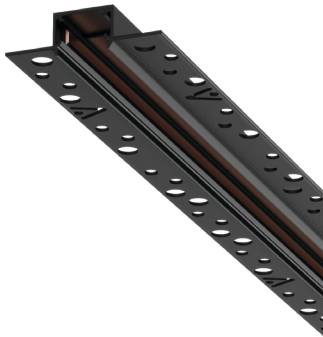

TRIMLESS MOUNT MUD-IN TRACK

FEATURES

- Unlimited Finish Options
- Seamless link capability
- Maximum 300W connected load per power connection
- Plaster-in recessed mount
- Flat L or Inside L shape available
- 6 and 9.6ft lengths