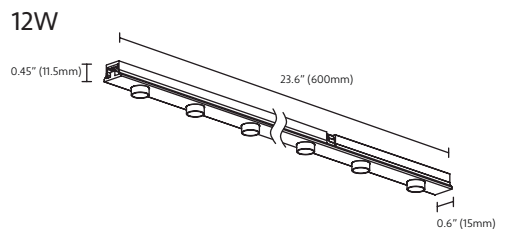

ORDERING GUIDE

Que10 - _____ - _____ - _____ - _____ **Example: Que10-6-27-36-BK**

Model	Power	CCT	Beam Angle	Finish
Que 10	6 6W	27 2700K	36 36°	BK Black
	12 12W	30 3000K	45 45°	WT White
		35 3500K		
		40 4000K