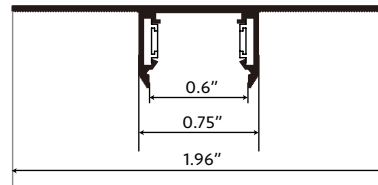

DIMENSIONS