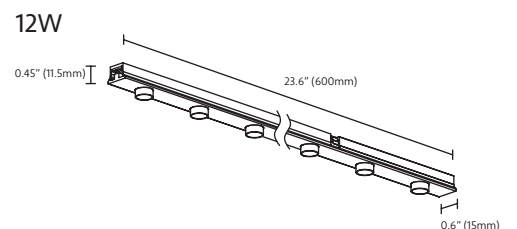

ORDERING GUIDE

Que10 - _____ - _____ - _____ - _____ **Example: Que10-6-27-36-BK**

Model	Power	CCT	Beam Angle	Finish
Que 10	6 6W	27 2700K	36 36°	BK Black
	12 12W	30 3000K	45 45°	WT White
		35 3500K		
		40 4000K