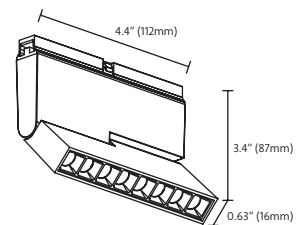

ORDERING GUIDE

Que16 - _____ - _____ - _____ - _____ *Example: Que16-8-27-24-BK*

Model	Power	CCT	Beam Angle	Finish
Que 16	8 8W	27 2700K	24 24°	BK Black
	16 16W	30 3000K	36 36°	WT White
		35 3500K	45 45°	
		40 4000K		

8W