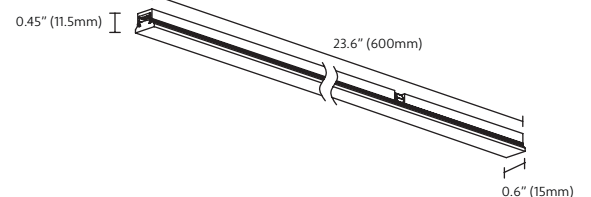

QUE

TRACK LIGHT SYSTEM

SPECIFICATIONS

Power	6W/12W	Material	Aluminum
Input Voltage	24V	Finish	Sand black/White
CRI	≥90	Dimming	Triac Dimming (Using Triac Dimming Driver)
Temperature	2700K/3000K/3500K/4000K	IP Rating	IP20
Beam Angle	110°	Warranty	5 Years
Lumens	180LM/360LM		

ORDERING GUIDE

Que12 - _____ - _____ - 110 - _____ *Example: Que12-6-27-110-BK*

Model	Power	CCT	Beam Angle	Finish
Que 12	6 6W	27 2700K	110°	BK Black
	12 12W	30 3000K		WT White
		35 3500K		
		40 4000K		

6W

12W