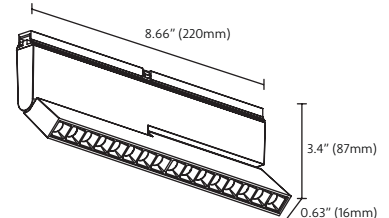

QUE

TRACK LIGHT SYSTEM

SPECIFICATIONS

Power	8W/16W	Lens	Anti-Glare
Input Voltage	24V	Material	Aluminum
CRI	90	Finish	Black/White
Temperature	2700K/3000K/3500K/4000K	Dimming	Triac Dimming (Using Triac Dimming Driver)
Beam Angle	24°/36°/ 45°	IP Rating	IP20
Lumens	640LM/1280LM	Warranty	5 Years

ORDERING GUIDE

Que16 - _____ - _____ - _____ - _____ *Example: Que16-8-27-24-BK*

Model	Power	CCT	Beam Angle	Finish
Que 16	8 8W	27 2700K	24 24°	BK Black
	16 16W	30 3000K	36 36°	WT White
		35 3500K	45 45°	
		40 4000K		

8W

16W