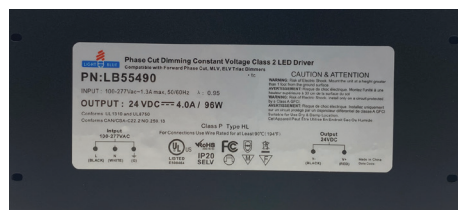

Model LB55472
Wattage 300W
Dimensions 10.94" x 4.25" x 1.81"
Temperature IP20
Dimming Triac