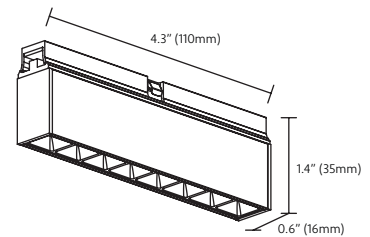

ORDERING GUIDE

Que17 - _____ - _____ - _____ - _____ **Example: Que17-8-27-24-BK**

Model	Power	CCT	Beam Angle	Finish
Que 17	8 8W	27 2700K	24 24°	BK Black
	16 16W	30 3000K	45 45°	WT White
		35 3500K		
		40 4000K		

8W