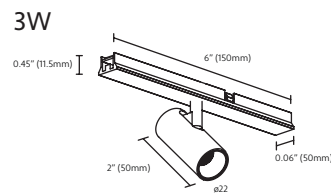

ORDERING GUIDE

Que14 - _____ - _____ - _____ - _____ **Example: Que14-3-27-24-BK**

Model	Power	CCT	Beam Angle	Finish
Que 14	3 3W	27 2700K	24 24°	BK Black
	5 5W	30 3000K	36 36°	WT White
	7 7W	35 3500K	45 45°	
	10 10W	40 4000K