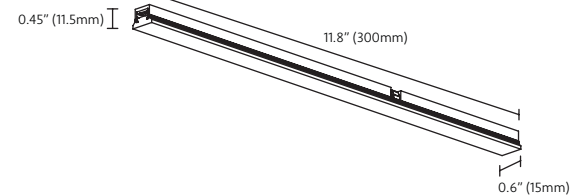

ORDERING GUIDE

Que12 - _____ - _____ - 110 - _____ *Example: Que12-6-27-110-BK*

Model	Power	CCT	Beam Angle	Finish
Que 12	6 6W	27 2700K	110°	BK Black
	12 12W	30 3000K		WT White
		35 3500K		
		40 4000K		

6W