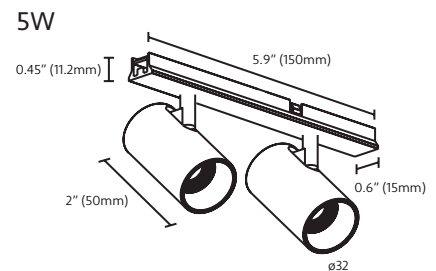

ORDERING GUIDE

Que11 - _____ - _____ - _____ - _____ **Example: Que11 -3-27-24-BK**

Model	Power	CCT	Beam Angle	Finish
Que 11	3 3W	27 2700K	24 24°	BK Black
	5 5W	30 3000K	36 36°	WT White
	10 10W	35 3500K		GD Gold
		40 4000K