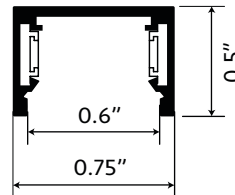

### FEATURES

- Unlimited Finish Options
- Seamless link capability
- Maximum 300W connected load per power connection
- Surface or Recessed mount
- Flat L or Inside L shape available
- 6 and 9.6ft lengths

### DIMENSIONS