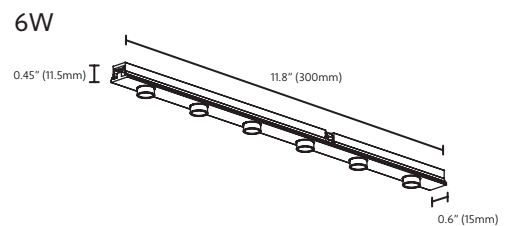

ORDERING GUIDE

Que10 - _____ - _____ - _____ - _____ **Example: Que10-6-27-36-BK**

Model	Power	CCT	Beam Angle	Finish
Que 10	6 6W	27 2700K	36 36°	BK Black
	12 12W	30 3000K	45 45°	WT White
		35 3500K		
		40 4000K