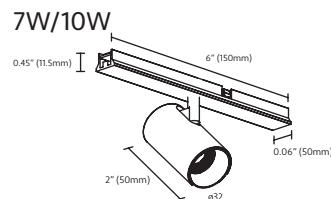

ORDERING GUIDE

Que14 - _____ - _____ - _____ - _____ **Example: Que14-3-27-24-BK**

Model	Power	CCT	Beam Angle	Finish
Que 14	3 3W	27 2700K	24 24°	BK Black
	5 5W	30 3000K	36 36°	WT White
	7 7W	35 3500K	45 45°	
	10 10W	40 4000K