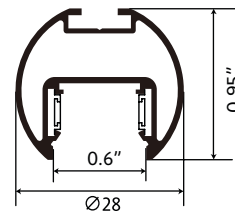

### FEATURES

- Unlimited Finish Options
- Seamless link capability
- Maximum 300W connected load per power connection
- Surface or Recessed mount
- Flat L or Inside L shape available
- 6 and 9.6ft lengths

### FEATURES

- Unlimited Finish Options
- Seamless link capability
- Maximum 300W connected load per power connection
- Non-plaster-in recessed mount
- Flat L or Inside L shape available
- 6 and 9.6ft lengths

### DIMENSIONS