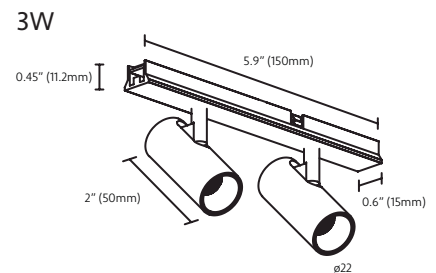

ORDERING GUIDE

Que11 - _____ - _____ - _____ - _____ **Example: Que11 -3-27-24-BK**

Model	Power	CCT	Beam Angle	Finish
Que 11	3 3W	27 2700K	24 24°	BK Black
	5 5W	30 3000K	36 36°	WT White
	10 10W	35 3500K		GD Gold
		40 4000K