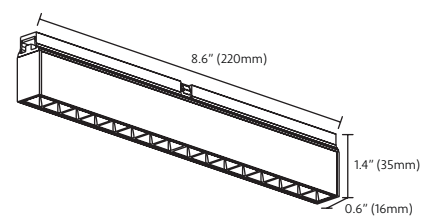

QUE

TRACK LIGHT SYSTEM

SPECIFICATIONS

Power	8W/16W	Lens	Anti-Glare
Input Voltage	24V	Material	Aluminum
CRI	90	Finish	Black/White
Temperature	2700K/3000K/3500K/4000K	Dimming	Triac Dimming (Using Triac Dimming Driver)
Beam Angle	24°/45°	IP Rating	IP20
Lumens	640LM/1280LM	Warranty	5 Years

ORDERING GUIDE

Que17 - _____ - _____ - _____ - _____ **Example: Que17-8-27-24-BK**

Model	Power	CCT	Beam Angle	Finish
Que 17	8 8W	27 2700K	24 24°	BK Black
	16 16W	30 3000K	45 45°	WT White
		35 3500K		
		40 4000K		

8W

16W