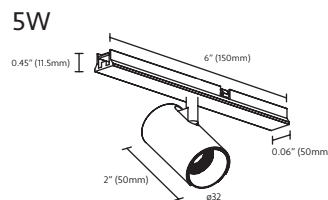

ORDERING GUIDE

Que14 - _____ - _____ - _____ - _____ **Example: Que14-3-27-24-BK**

Model	Power	CCT	Beam Angle	Finish
Que 14	3 3W	27 2700K	24 24°	BK Black
	5 5W	30 3000K	36 36°	WT White
	7 7W	35 3500K	45 45°	
	10 10W	40 4000K