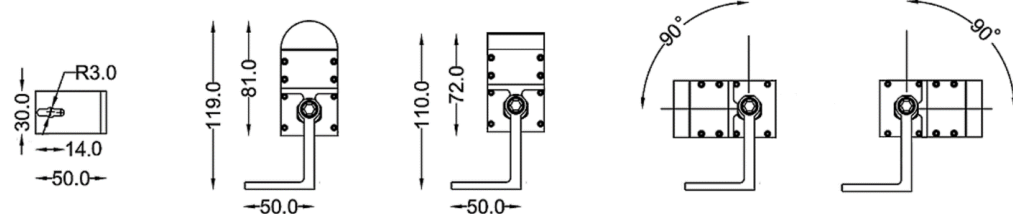

## MOUNTING ACCESSORIES

ARKX-MA

Adjustable mounting option for applications that require angle adjustments. Rotatable up to 180 Degrees.

ARKX-MB

Adjustable mounting option for applications that require angle adjustments. Rotatable up to 180 Degrees.

ARKX-ML

L-shape adjustable mounting option for applications that require angle adjustments. Rotatable up to 180 Degrees.

ARKX-MSL

Adjustable mounting option for landscape lighting application

ARKX