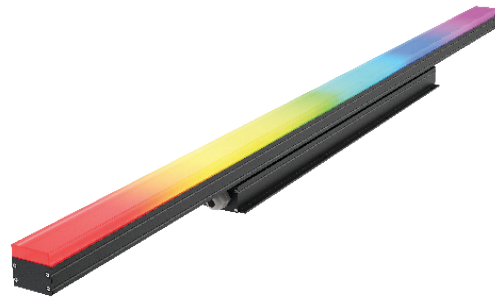

## ANCHOR PIXEL WALL WASHER

TERRAIN SERIES

The Anchor Wall Wash Linear is versatile outdoor lighting fixture that combines efficiency and aesthetics, illuminating outdoor space with precision while enhancing architectural features and creating captivating wall wash effects. Its durable construction and weather resistance make it suitable for range of applications, from building facades and landscape to walkways and plazas, providing a versatile light solution for transforming outdoor environment into visually stunning space.

## SPECIFICATIONS

Color Temperature	RGB+1800K, 2700K, 3000K, 4000K, 6500K	Surface Finishing	Power Coat
Length	1FT, 2FT, 3FT,4FT	CRI	85
Optics	Round Lens(145°)/Flat Lens(120°)	Delivered Output	26LM/FT
Power Consumption	8W/FT	Storage Temperature	-30°C to 60°C
Dimming	RDM/DMX	Operating Temperature	-10°C to 50°C
Housing Material	6063 high density extruded aluminum alloy	Ingress Protection Rating	IP66
Input Voltage	120-277V	Certification	UL
Surface Finishing	Power Coat	IK Rating	IK08