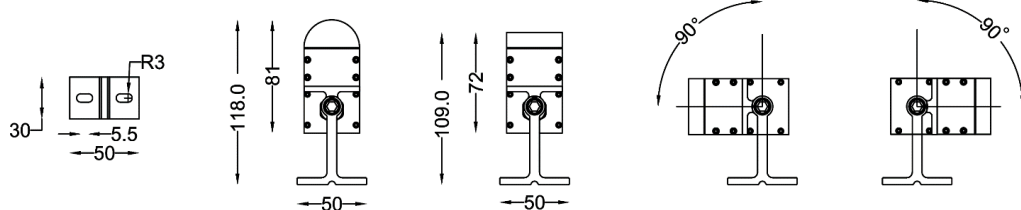

## MOUNTING ACCESSORIES

ARKX-MA

Adjustable mounting option for applications that require angle adjustments. Rotatable up to 180 Degrees.

ARKX-MB

Adjustable mounting option for applications that require angle adjustments. Rotatable up to 180 Degrees.