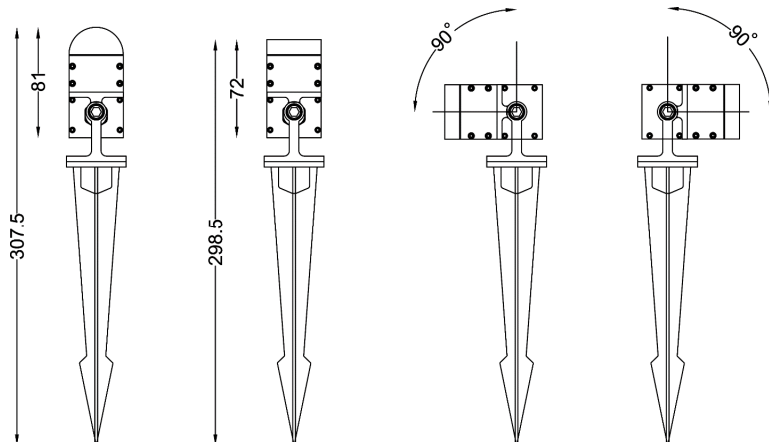

## MOUNTING ACCESSORIES

ARKX-MA

Adjustable mounting option for applications that require angle adjustments. Rotatable up to 180 Degrees.

ARKX-MB

Adjustable mounting option for applications that require angle adjustments. Rotatable up to 180 Degrees.

ARKX-ML

L-shape adjustable mounting option for applications that require angle adjustments. Rotatable up to 180 Degrees.

ARKX-MSL

Adjustable mounting option for landscape lighting application

ARKX