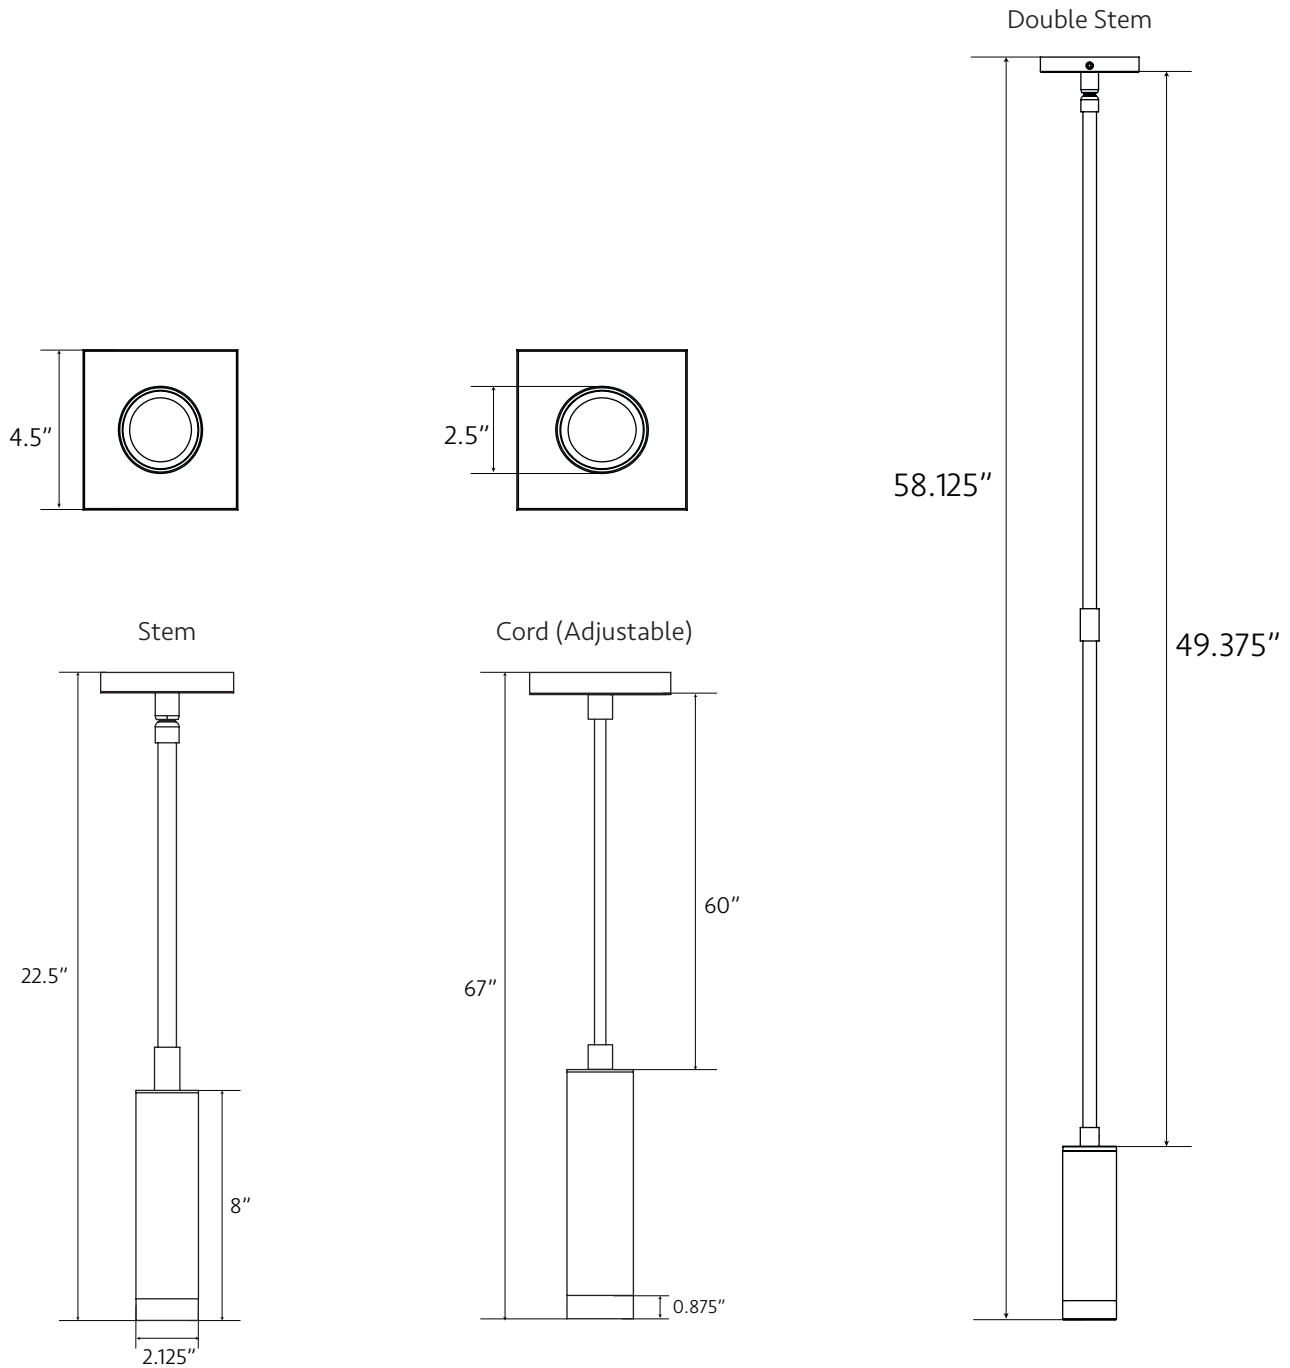

SPECIFICATIONS

Wattage	6W/9W/12W Selectable
Lumens	80LM/W
Color Temperature	2700K/3000K/3500K/4000K/5000K
CRI	80
Dimming	Triac/0-10V
Light Source	Integrated LED
Voltage	UNV 110-277
Base	Black/White
Trim	Black/White/Brass/Wood
Environment	Damp
Certification	ETL/ES
Dimension	4.5"W x 22.5"H x 2.5"D
Material	Aluminum
Application	Pendant

FINISH

ORDERING GUIDE

INFP - RD - _____ - _____ - _____ - _____ - _____ *Example: INFP-27-BK-BK-CD-RD*

Model	Shape	Wattage	Lumens	CCT	Base	Trim	Pendant	Canopy
INFP	Round	6W 9W 12W Selectable	480LM 720LM 960LM	27 2700K 30 3000K 35 3500K 40 4000K 50 5000K	BK Black WT White CS Custom (Contact for requirements)	BK Black WT White BR Brass WD Wood CS Custom (Contact for requirements)	CD Cord ST Stem ST18 Stem 18" ST36 Stem 36" ST54 Stem 54"	RD Round SQ Square

RAYHIL X INPUT CREATIVE STUDIO

DIMENSIONS

INFUSE SERIES PENDANT CYLINDER ROUND

RAYHIL X INPUT CREATIVE STUDIO

Interchangeable Components