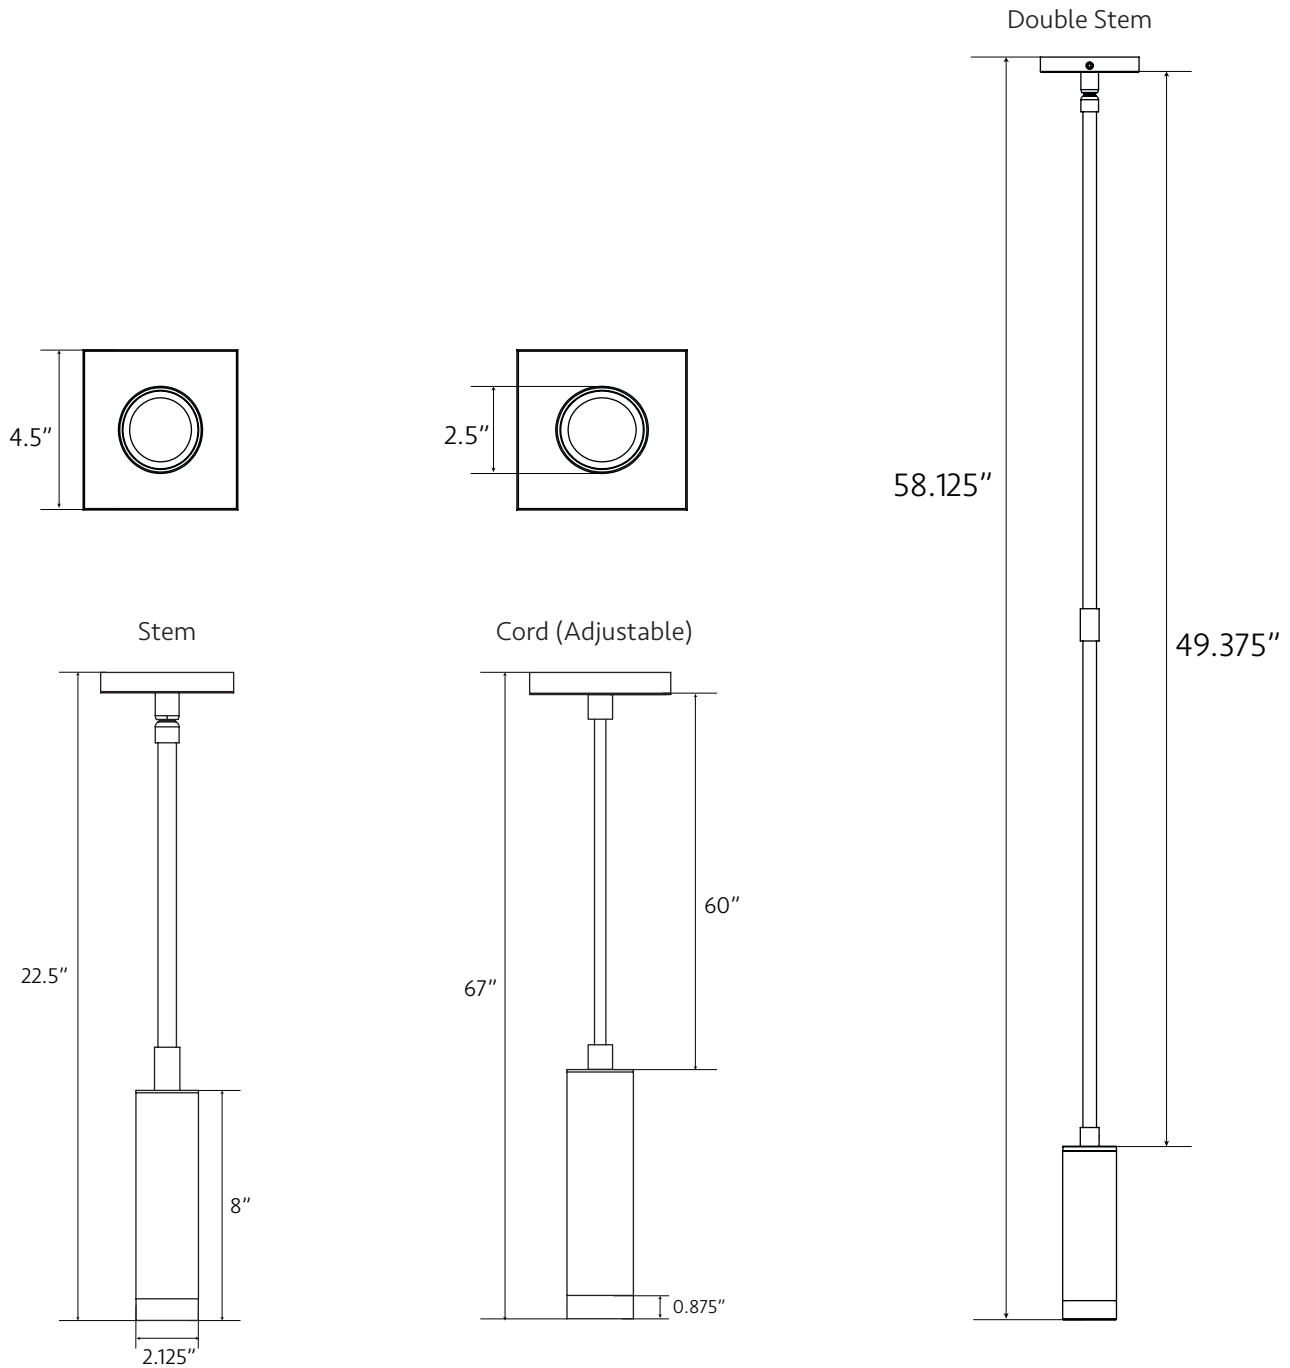

## SPECIFICATIONS

Wattage	6W/9W/12W Selectable
Lumens	80LM/W
Color Temperature	2700K/3000K/3500K/4000K/5000K
CRI	80
Beam Angle	30°
Dimming	Triac/0-10V
Light Source	Integrated LED
Voltage	UNV 110-277
Base	Black/White
Trim	Black/White/Brass/Wood
Environment	Damp
Certification	ETL/ES
Dimension	4.5"W x 22.5"H x 2.5"D
Material	Aluminum
Application	Pendant

## DIMENSIONS