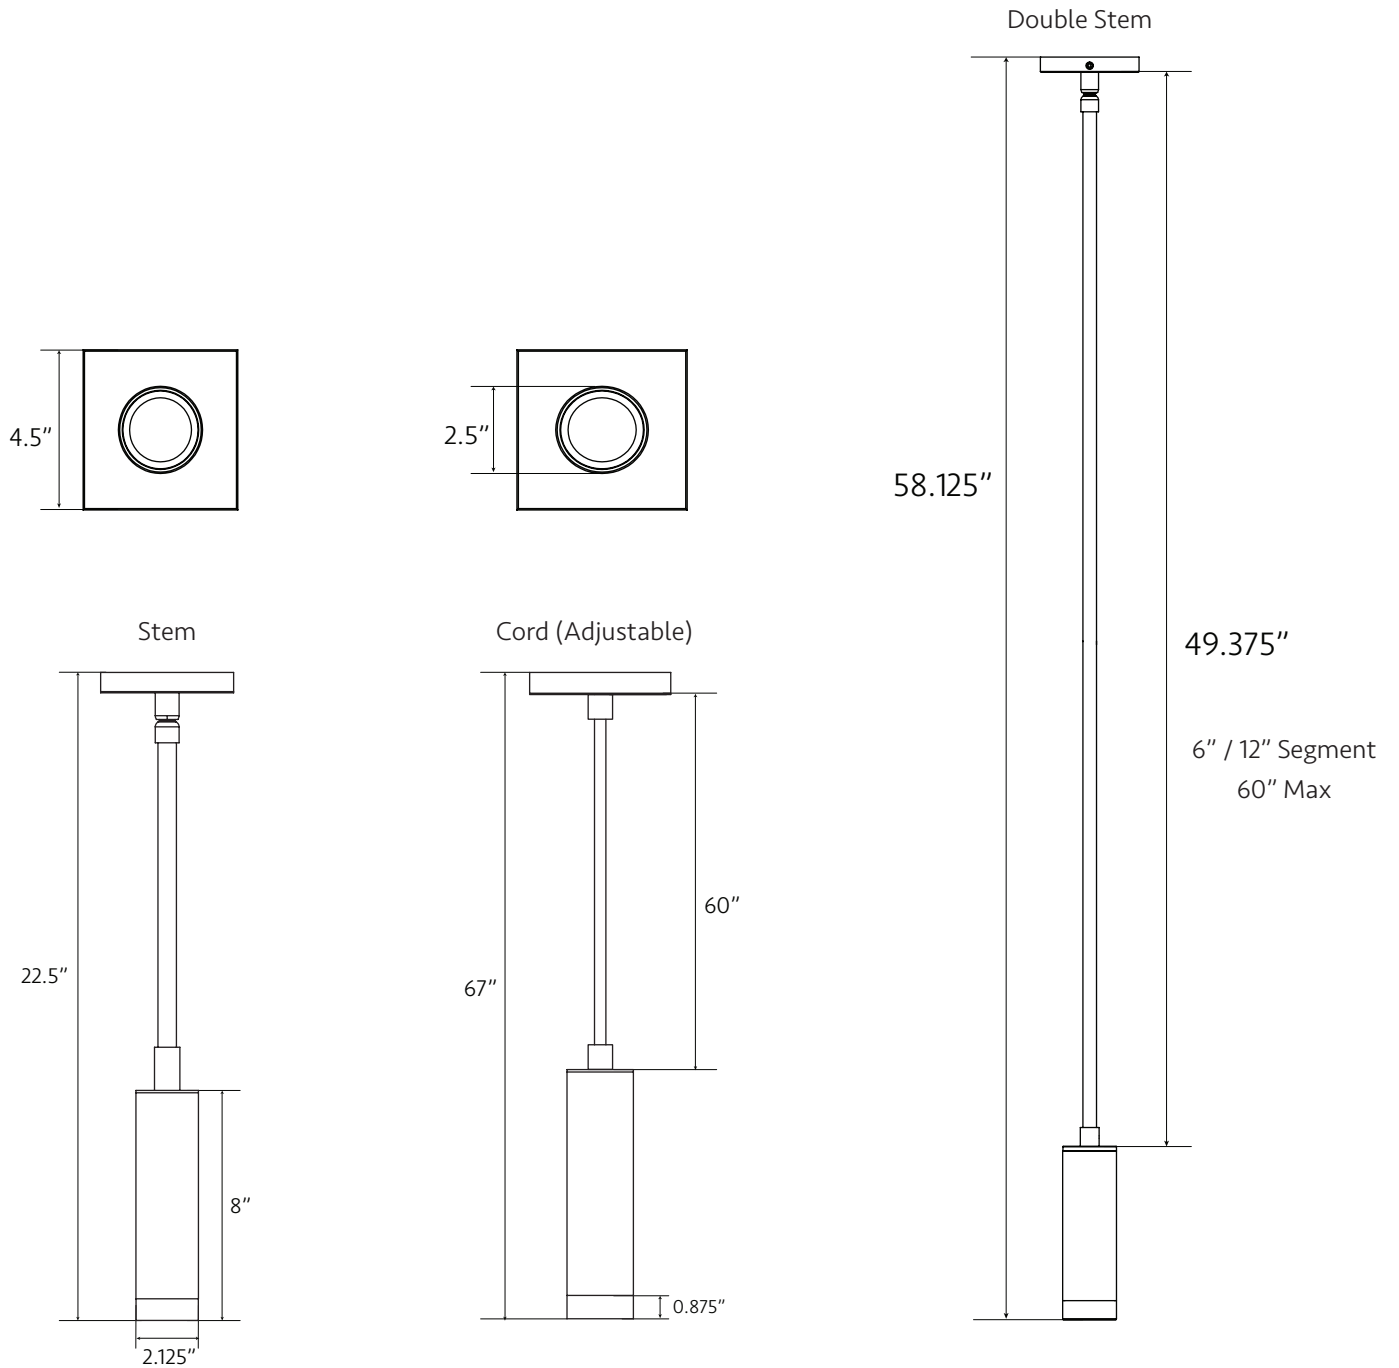

## SPECIFICATIONS

|                   |                               |
|-------------------|-------------------------------|
| Wattage           | 6W/9W/12W Selectable          |
| Lumens            | 80LM/W                        |
| Color Temperature | 2700K/3000K/3500K/4000K/5000K |
| CRI               | 80                            |
| Dimming           | Triac/0-10V                   |
| Light Source      | Integrated LED                |
| Voltage           | UNV 110-277                   |
| Base              | Black/White                   |
| Trim              | Black/White/Brass/Wood        |
| Environment       | Damp                          |
| Certification     | ETL/ES                        |
| Dimension         | 4.5"W x 22.5"H x 2.5"D        |
| Material          | Aluminum                      |
| Application       | Pendant                       |

## DIMENSIONS