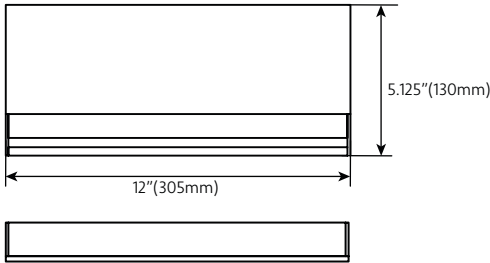

## SPECIFICATIONS

|                   |                            |
|-------------------|----------------------------|
| 1FT Wattage       | 12W, 3W Center + 9W Graze  |
| 2FT Wattage       | 17W, 5W Center + 12W Graze |
| 3FT Wattage       | 22W, 5W Center + 17W Graze |
| 4FT Wattage       | 22W, 5W Center + 17W Graze |
| Lumens            | 35LM/W                     |
| Size              | 1FT/2FT/3FT/4FT            |
| Color Temperature | 2200K/2700K/3000K/3500K    |
| Dimming           | Triac/0-10V                |
| Light Source      | Integrated LED             |
| Voltage           | 120-277V                   |
| Plate             | Black/White                |
| Trim              | Black/White/Wood           |
| Plate Material    | Aluminum                   |
| Lens Material     | Frosted Acrylic            |
| Environment       | Damp                       |
| Certification     | ETL                        |
| Application       | Surface                    |

### Black Plate

White trim

Black trim

Wood trim

## DIMENSIONS

1FT

2FT

3FT

4FT