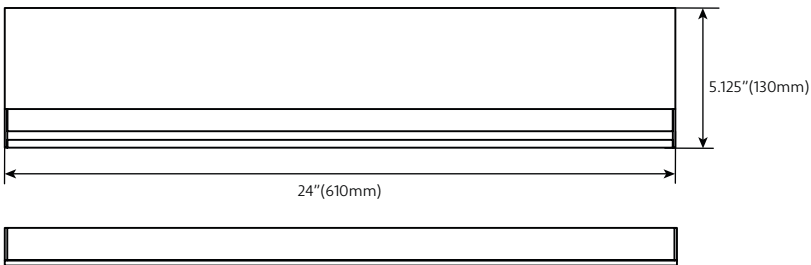

## SPECIFICATIONS

|                   |                            |
|-------------------|----------------------------|
| 1FT Wattage       | 12W, 3W Center + 9W Graze  |
| 2FT Wattage       | 17W, 5W Center + 12W Graze |
| 3FT Wattage       | 22W, 5W Center + 17W Graze |
| 4FT Wattage       | 22W, 5W Center + 17W Graze |
| Lumens            | 35LM/W                     |
| Size              | 1FT/2FT/3FT/4FT            |
| Color Temperature | 2200K/2700K/3000K/3500K    |
| Dimming           | Triac/0-10V                |
| Light Source      | Integrated LED             |
| Voltage           | 120-277V                   |
| Plate             | Black/White                |
| Trim              | Black/White/Wood           |
| Plate Material    | Aluminum                   |
| Lens Material     | Frosted Acrylic            |
| Environment       | Damp                       |
| Certification     | ETL                        |
| Application       | Surface                    |

# INSITE SERIES WALL MOUNTED

RAYHIL X INPUT CREATIVE STUDIO

## DIMENSIONS

1FT

2FT

3FT

4FT