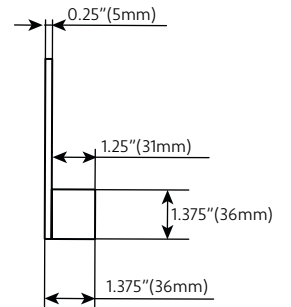

## SPECIFICATIONS

|                   |                            |
|-------------------|----------------------------|
| 1FT Wattage       | 12W, 3W Center + 9W Graze  |
| 2FT Wattage       | 17W, 5W Center + 12W Graze |
| 3FT Wattage       | 22W, 5W Center + 17W Graze |
| 4FT Wattage       | 22W, 5W Center + 17W Graze |
| Lumens            | 35LM/W                     |
| Size              | 1FT/2FT/3FT/4FT            |
| Color Temperature | 2200K/2700K/3000K/3500K    |
| Dimming           | Triac/0-10V                |
| Light Source      | Integrated LED             |
| Voltage           | 120-277V                   |
| Plate             | Black/White                |
| Trim              | Black/White/Wood           |
| Plate Material    | Aluminum                   |
| Lens Material     | Frosted Acrylic            |
| Environment       | Damp                       |
| Certification     | ETL                        |
| Application       | Surface                    |

### White Plate

White trim

Black trim

Wood trim

### Black Plate

White trim

Black trim

Wood trim

## DIMENSIONS

1FT

2FT

3FT

4FT