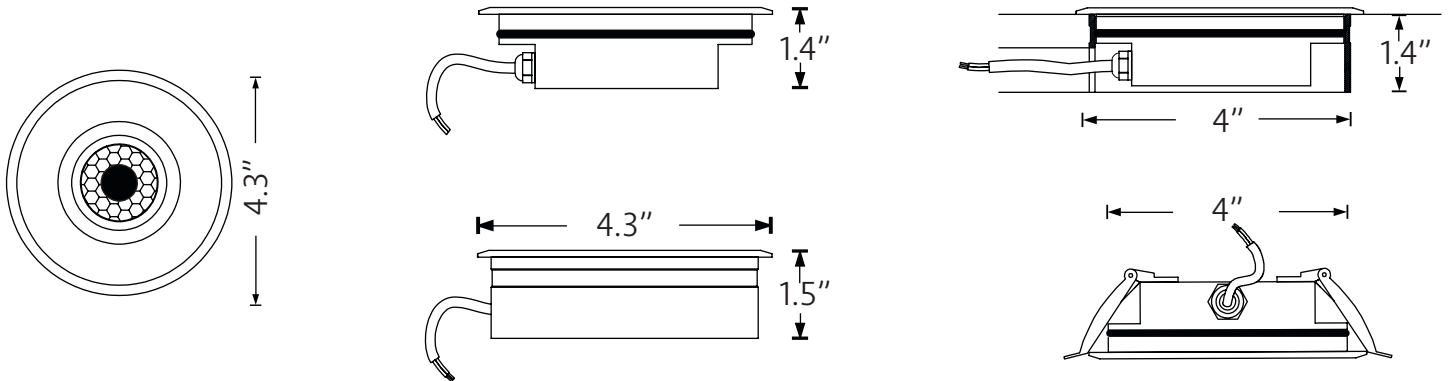

FLORA 12

ULTRA SLIM IN-GROUND

TERRAIN SERIES

FEATURES

- Ultra Slim depth
- Stainless Steel Trim
- IK08 Rating
- Multiple Beam Angle Available

SPECIFICATIONS

Wattage	6W/9W/12W/15W	LED	CREE COB LED
Lumens	72.5LM/W	Housing	Soild Passivated Aluminum
Input Voltage	DC 24V	Trim	Stainless steel
CCT	2700K/3000K/4000K/6000K	Cut Out	4"
CRI	80+	Dimension	4.3" D x 1.4"L
Beam Angle	10° / 20° / 30°	Driver	Low Voltage constant current output
Dimming	Non-Dimmable	Accessories	Mounting sleeve, Clip
IP Rating	IP67	Warranty	3 Years
IK Rating	IK08	Certification	CE, RoHS

ORDERING GUIDE

F12 - _____ - _____ - _____ *Example: F12-6-27-10-ST*

Model	Wattage	Lumen	Color Temp.	Optics	Finish	Optional Accessories
F12	6 6W	435LM	27 2700K	10 10°	ST Stainless Steel	Installation Sleeve Clip (Included with fixture)
	9 9W	652LM	30 3000K	20 20°		
	12 12W	870LM	40 4000K	30 30°		
	15 15W	1088LM	60 6000K			

FLORA 12 ULTRA SLIM IN-GROUND

TERRAIN SERIES

DIMENSIONS

LIGHT DISTRIBUTION CURVE

FLORA 12 ULTRA SLIM IN-GROUND

TERRAIN SERIES

NON-DIMMABLE DRIVERS

Model	LB55504
Wattage	60W
Dimensions	7.4" x 3.6" x 1.02"
Temperature	IP20
Dimming	Non-Dimmable

Model	LB55450
Wattage	120W
Dimensions	8.66" x 3.6" x 1.61"
Temperature	IP20
Dimming	Non-Dimmable

Model	LB55451
Wattage	200W
Dimensions	10.23" x 4.05" x 1.81"
Temperature	IP20
Dimming	Non-Dimmable

**Flora Landscape Light Fixture are not compatible with Dimmable Drivers*