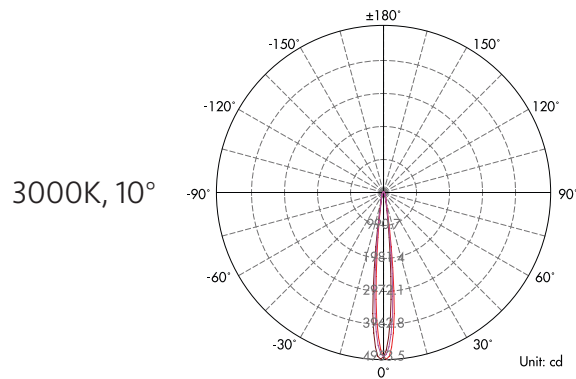

FLORA 12

ULTRA SLIM IN-GROUND

TERRAIN SERIES

FEATURES

- Ultra Slim depth
- Stainless Steel Trim
- IK08 Rating
- Multiple Beam Angle Available

SPECIFICATIONS

Wattage	6W/9W/12W/15W	LED	CREE COB LED
Lumens	72.5LM/W	Housing	Soild Passivated Aluminum
Input Voltage	DC 24V	Trim	Stainless steel
CCT	2700K/3000K/4000K/6000K	Cut Out	4"
CRI	80+	Dimension	4.3" D x 1.4"L
Beam Angle	10° / 20° / 30°	Driver	Low Voltage constant current output
Dimming	Non-Dimmable	Accessories	Mounting sleeve, Clip
IP Rating	IP67	Warranty	3 Years
IK Rating	IK08	Certification	CE, RoHS

ORDERING GUIDE

F12 - _____ - _____ - _____ *Example: F12-6-27-10-ST*

Model	Wattage	Lumen	Color Temp.	Optics	Finish	Optional Accessories
F12	6 6W	435LM	27 2700K	10 10°	ST Stainless Steel	Installation Sleeve Clip (Included with fixture)
	9 9W	652LM	30 3000K	20 20°		
	12 12W	870LM	40 4000K	30 30°		
	15 15W	1088LM	60 6000K			

FLORA 12 ULTRA SLIM IN-GROUND

TERRAIN SERIES

DIMENSIONS

LIGHT DISTRIBUTION CURVE

FLORA 12 ULTRA SLIM IN-GROUND

TERRAIN SERIES

NON-DIMMABLE DRIVERS

Model	LB55504
Wattage	60W
Dimensions	7.4" x 3.6" x 1.02"
Temperature	IP20
Dimming	Non-Dimmable