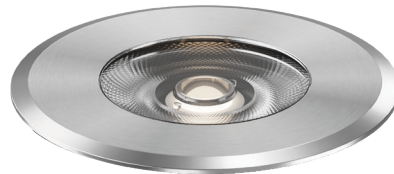

FLORA 12

ULTRA SLIM IN-GROUND

TERRAIN SERIES

FEATURES

- Ultra Slim depth
- Stainless Steel Trim
- IK08 Rating
- Multiple Beam Angle Available

SPECIFICATIONS

Wattage	6W/9W/12W/15W	LED	CREE COB LED
Lumens	72.5LM/W	Housing	Soild Passivated Aluminum
Input Voltage	DC 24V	Trim	Stainless steel
CCT	2700K/3000K/4000K/6000K	Cut Out	4"
CRI	80+	Dimension	4.3" D x 1.4"L
Beam Angle	10° / 20° / 30°	Driver	Low Voltage constant current output
Dimming	Non-Dimmable	Accessories	Mounting sleeve, Clip
IP Rating	IP67	Warranty	3 Years
IK Rating	IK08	Certification	CE, RoHS

ORDERING GUIDE

F12 - _____ - _____ - _____ *Example: F12-6-27-10-ST*

Model	Wattage	Lumen	Color Temp.	Optics	Finish	Optional Accessories
F12	6 6W	435LM	27 2700K	10 10°	ST Stainless Steel	Installation Sleeve Clip (Included with fixture)
	9 9W	652LM	30 3000K	20 20°		
	12 12W	870LM	40 4000K	30 30°		
	15 15W	1088LM	60 6000K			

FLORA 12 ULTRA SLIM IN-GROUND

TERRAIN SERIES

DIMENSIONS

LIGHT DISTRIBUTION CURVE

FLORA 12 ULTRA SLIM IN-GROUND

TERRAIN SERIES

NON-DIMMABLE DRIVERS

Model	LB55504
Wattage	60W
Dimensions	7.4" x 3.6" x 1.02"
Temperature	IP20
Dimming	Non-Dimmable