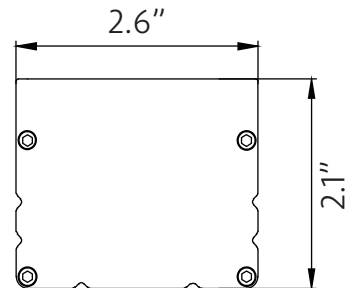

## SPECIFICATIONS

Wattage	3W	LED	2835SMD LED
Lumens	160-180LM	Housing	Passivated Aluminum CNC machined
Input Voltage	AC100-245V 50/60Hz	Trim	Black
CCT	2700K/3000K/4000K/6000K	Cut Out	4"L x 2.6"W x 2.1" H
CRI	80+	Dimension	4.1"L x 3.2"W x 1.6" H
Beam Angle	45° x 120°	Driver	Built-in high voltage constant current driver
Dimming	Non-Dimmable	Accessories	Mounting box
IP Rating	IP65	Warranty	3 Years
IK Rating	IK06	Certification	CE, RoHS

## DIMENSIONS