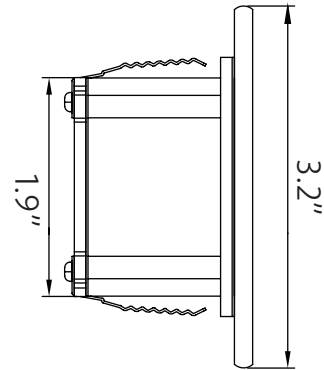

## SPECIFICATIONS

Wattage	3W	LED	2835SMD LED
Lumens	160-180LM	Housing	Passivated Aluminum CNC machined
Input Voltage	AC100-245V 50/60Hz	Trim	Black
CCT	2700K/3000K/4000K/6000K	Cut Out	4"L x 2.6"W x 2.1" H
CRI	80+	Dimension	4.1"L x 3.2"W x 1.6" H
Beam Angle	45° x 120°	Driver	Built-in high voltage constant current driver
Dimming	Non-Dimmable	Accessories	Mounting box
IP Rating	IP65	Warranty	3 Years
IK Rating	IK06	Certification	CE, RoHS

## DIMENSIONS