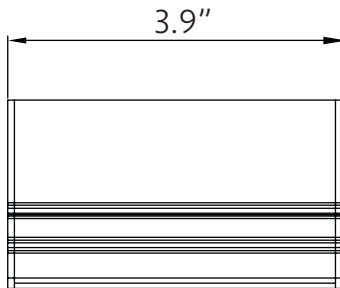

## SPECIFICATIONS

Wattage	3W	LED	2835SMD LED
Lumens	160-180LM	Housing	Passivated Aluminum CNC machined
Input Voltage	AC100-245V 50/60Hz	Trim	Black
CCT	2700K/3000K/4000K/6000K	Cut Out	4"L x 2.6"W x 2.1" H
CRI	80+	Dimension	4.1"L x 3.2"W x 1.6" H
Beam Angle	45° x 120°	Driver	Built-in high voltage constant current driver
Dimming	Non-Dimmable	Accessories	Mounting box
IP Rating	IP65	Warranty	3 Years
IK Rating	IK06	Certification	CE, RoHS

## DIMENSIONS