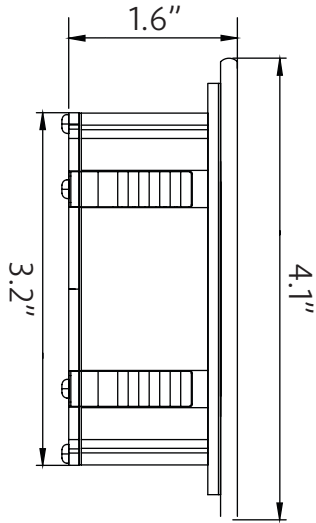

## SPECIFICATIONS

Wattage	3W	LED	2835SMD LED
Lumens	160-180LM	Housing	Passivated Aluminum CNC machined
Input Voltage	AC100-245V 50/60Hz	Trim	Black
CCT	2700K/3000K/4000K/6000K	Cut Out	4"L x 2.6"W x 2.1" H
CRI	80+	Dimension	4.1"L x 3.2"W x 1.6" H
Beam Angle	45° x 120°	Driver	Built-in high voltage constant current driver
Dimming	Non-Dimmable	Accessories	Mounting box
IP Rating	IP65	Warranty	3 Years
IK Rating	IK06	Certification	CE, RoHS

## DIMENSIONS