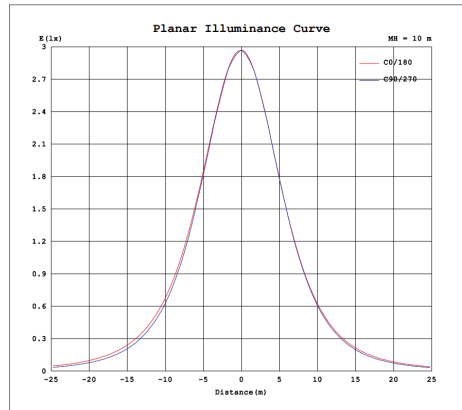

LDG LEDGE COVE WALL WASHER

PHOTOMETRIC GRAPH

120°, 3000K