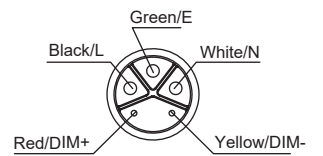

LDG LEDGE COVE WALL WASHER

FEATURES

- Multiple lengths available
- Powder coated aluminum body
- 8 watt per foot
- ETL listed
- 150 Degree Rotatable
- 3 Year warranty

SPECIFICATIONS

Color Temperature	2700K, 3000K, 4000K, 6500K	Surface Finishing	Power Coat
Length	1FT, 2FT, 4FT	Rotation	150°
Power Consumption	8W/FT	CRI	≥80
Beam Angle	15°/25°/35°/120°/20° x 40°	Delivered Output	100LM/W
Dimming	0-10/Dali/On-Off/DMX512	Operating Temperature	-20°C to 40°C
Dimming Range	10%-100%	Ingress Protection Rating	IP20
Housing Material	Aluminum	Certification	ETL
Input Voltage	120V/240V/100-277V		

ORDERING GUIDE

LDG- _____ - _____ - _____ - _____ - _____ - _____ **Example: LDG-1-18-120-TRA-15-BK**

Model	Length	Color Temperature	Voltage	Dimming	Optics	Finish
LDG	1 1FT	18 1800K	120 120V	0-10 0-10V	15 15°	BK Black WT White
	2 2FT	27 2700K	240 240V	DLI DALI	25 25°	
	4 4FT	30 3000K	UNV 100-277V	OF ON/OFF	35 35°	
		40 4000K		DMX DMX512	120 120°	
		65 6500K			WW 20° x 40°	
Accessories						
LDG	ST20 CW36 CW72 CW108	Starting Wire, 20inch Coupling Wire, 36inch Coupling Wire, 72inch Coupling Wire, 108inch				

LDG LEDGE COVE WALL WASHER

DIMENSIONS

male connector front view

female connector front view

LDG LEDGE COVE WALL WASHER

MAX RUN

0-10V Dimmer:

Dimmer=600 W,240V/277A C

Length	Input Volt.	Connection Qty (Max)
1FT	240/277 VA C	60PCS
2FT	240/277 VA C	30PCS
4FT	240/277 VA C	15PCS

LDG LEDGE COVE WALL WASHER

FINISHES

Black Powered Coated Aluminum

White Powered Coated Aluminum