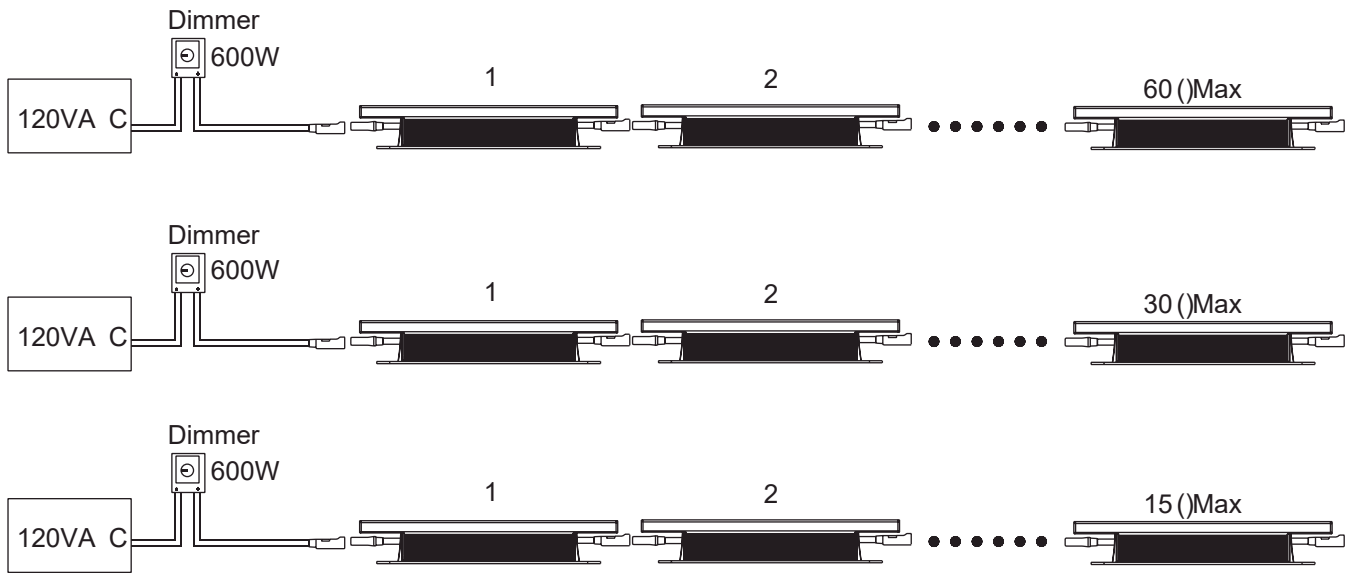

LDG LEDGE COVE WALL WASHER

FEATURES

- Multiple lengths available
- Powder coated aluminum body
- 8 watt per foot
- ETL listed
- 150 Degree Rotatable
- 3 Year warranty

SPECIFICATIONS

Color Temperature	2700K, 3000K, 4000K, 6500K	Surface Finishing	Power Coat
Length	1FT, 2FT, 4FT	Rotation	150°
Power Consumption	8W/FT	CRI	≥80
Beam Angle	15°/25°/35°/120°/20° x 40°	Delivered Output	100LM/W
Dimming	0-10/Dali/On-Off/DMX512	Operating Temperature	-20°C to 40°C
Dimming Range	10%-100%	Ingress Protection Rating	IP20
Housing Material	Aluminum	Certification	ETL
Input Voltage	120V/240V/100-277V		

ORDERING GUIDE

LDG- _____ - _____ - _____ - _____ - _____ - _____ **Example: LDG-1-18-120-TRA-15-BK**

Model	Length	Color Temperature	Voltage	Dimming	Optics	Finish
LDG	1 1FT	18 1800K	120 120V	0-10 0-10V	15 15°	BK Black WT White
	2 2FT	27 2700K	240 240V	DLI DALI	25 25°	
	4 4FT	30 3000K	UNV 100-277V	OF ON/OFF	35 35°	
		40 4000K		DMX DMX512	120 120°	
		65 6500K			WW 20° x 40°	
Accessories						
LDG	ST20 CW36 CW72 CW108	Starting Wire, 20inch Coupling Wire, 36inch Coupling Wire, 72inch Coupling Wire, 108inch				

LDG LEDGE COVE WALL WASHER

DIMENSIONS

male connector front view

female connector front view

LDG LEDGE COVE WALL WASHER

MAX RUN

0-10V Dimmer:

Dimmer=600 W,240V/277A C

Length	Input Volt.	Connection Qty (Max)
1FT	240/277 VA C	60PCS
2FT	240/277 VA C	30PCS
4FT	240/277 VA C	15PCS

LDG LEDGE COVE WALL WASHER

FINISHES

Black Powered Coated Aluminum

White Powered Coated Aluminum