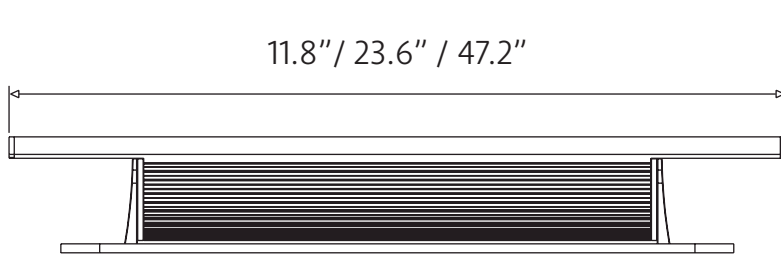

LDG LEDGE COVE WALL WASHER

FEATURES

- Multiple lengths available
- Powder coated aluminum body
- 8 watt per foot
- ETL listed
- 150 Degree Rotatable
- 3 Year warranty

SPECIFICATIONS

Color Temperature	2700K, 3000K, 4000K, 6500K	Surface Finishing	Power Coat
Length	1FT, 2FT, 4FT	Rotation	150°
Power Consumption	8W/FT	CRI	≥80
Beam Angle	15°/25°/35°/120°/20° x 40°	Delivered Output	100LM/W
Dimming	0-10/Dali/On-Off/DMX512	Operating Temperature	-20°C to 40°C
Dimming Range	10%-100%	Ingress Protection Rating	IP20
Housing Material	Aluminum	Certification	ETL
Input Voltage	120V/240V/100-277V		

ORDERING GUIDE

LDG- _____ - _____ - _____ - _____ - _____ - _____ **Example: LDG-1-18-120-TRA-15-BK**

Model	Length	Color Temperature	Voltage	Dimming	Optics	Finish
LDG	1 1FT	18 1800K	120 120V	0-10 0-10V	15 15°	BK Black WT White
	2 2FT	27 2700K	240 240V	DLI DALI	25 25°	
	4 4FT	30 3000K	UNV 100-277V	OF ON/OFF	35 35°	
		40 4000K		DMX DMX512	120 120°	
		65 6500K			WW 20° x 40°	
Accessories						
LDG	ST20 CW36 CW72 CW108	Starting Wire, 20inch Coupling Wire, 36inch Coupling Wire, 72inch Coupling Wire, 108inch				

LDG LEDGE COVE WALL WASHER

DIMENSIONS

male connector front view

female connector front view

LDG LEDGE COVE WALL WASHER

MAX RUN

0-10V Dimmer:

Dimmer=600 W,240V/277A C

Length	Input Volt.	Connection Qty (Max)
1FT	240/277 VA C	60PCS
2FT	240/277 VA C	30PCS
4FT	240/277 VA C	15PCS

LDG LEDGE COVE WALL WASHER

FINISHES

Black Powered Coated Aluminum

White Powered Coated Aluminum