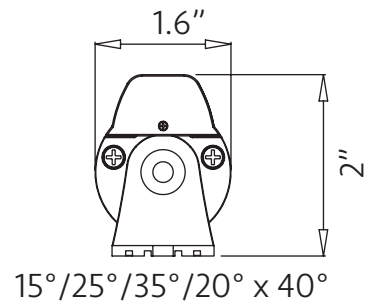

LDG LEDGE COVE WALL WASHER

FEATURES

- Multiple lengths available
- Powder coated aluminum body
- 8 watt per foot
- ETL listed
- 150 Degree Rotatable
- 3 Year warranty

SPECIFICATIONS

Color Temperature	2700K, 3000K, 4000K, 6500K	Surface Finishing	Power Coat
Length	1FT, 2FT, 4FT	Rotation	150°
Power Consumption	8W/FT	CRI	≥80
Beam Angle	15°/25°/35°/120°/20° x 40°	Delivered Output	100LM/W
Dimming	0-10/Dali/On-Off/DMX512	Operating Temperature	-20°C to 40°C
Dimming Range	10%-100%	Ingress Protection Rating	IP20
Housing Material	Aluminum	Certification	ETL
Input Voltage	120V/240V/100-277V		

ORDERING GUIDE

LDG- _____ - _____ - _____ - _____ - _____ - _____ **Example: LDG-1-18-120-TRA-15-BK**

Model	Length	Color Temperature	Voltage	Dimming	Optics	Finish
LDG	1 1FT	18 1800K	120 120V	0-10 0-10V	15 15°	BK Black WT White
	2 2FT	27 2700K	240 240V	DLI DALI	25 25°	
	4 4FT	30 3000K	UNV 100-277V	OF ON/OFF	35 35°	
		40 4000K		DMX DMX512	120 120°	
		65 6500K			WW 20° x 40°	
Accessories						
LDG	ST20 CW36 CW72 CW108	Starting Wire, 20inch Coupling Wire, 36inch Coupling Wire, 72inch Coupling Wire, 108inch				

LDG LEDGE COVE WALL WASHER

DIMENSIONS

male connector front view

female connector front view

LDG LEDGE COVE WALL WASHER

MAX RUN

0-10V Dimmer:

Dimmer=600 W,240V/277A C