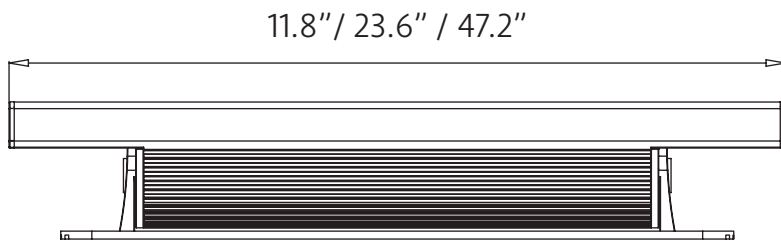

LDG LEDGE COVE WALL WASHER

FEATURES

- Multiple lengths available
- Powder coated aluminum body
- 8 watt per foot
- ETL listed
- 150 Degree Rotatable
- 3 Year warranty

SPECIFICATIONS

Color Temperature	2700K, 3000K, 4000K, 6500K	Surface Finishing	Power Coat
Length	1FT, 2FT, 4FT	Rotation	150°
Power Consumption	8W/FT	CRI	≥80
Beam Angle	15°/25°/35°/120°/20° x 40°	Delivered Output	100LM/W
Dimming	0-10/Dali/On-Off/DMX512	Operating Temperature	-20°C to 40°C
Dimming Range	10%-100%	Ingress Protection Rating	IP20
Housing Material	Aluminum	Certification	ETL
Input Voltage	120V/240V/100-277V		

ORDERING GUIDE

LDG- _____ - _____ - _____ - _____ - _____ - _____ **Example: LDG-1-18-120-TRA-15-BK**

Model	Length	Color Temperature	Voltage	Dimming	Optics	Finish
LDG	1 1FT	18 1800K	120 120V	0-10 0-10V	15 15°	BK Black WT White
	2 2FT	27 2700K	240 240V	DLI DALI	25 25°	
	4 4FT	30 3000K	UNV 100-277V	OF ON/OFF	35 35°	
		40 4000K		DMX DMX512	120 120°	
		65 6500K			WW 20° x 40°	
Accessories						
LDG	ST20 CW36 CW72 CW108	Starting Wire, 20inch Coupling Wire, 36inch Coupling Wire, 72inch Coupling Wire, 108inch				

LDG LEDGE COVE WALL WASHER

DIMENSIONS

male connector front view

female connector front view

LDG LEDGE COVE WALL WASHER

MAX RUN

0-10V Dimmer:

Dimmer=600 W,240V/277A C

Length	Input Volt.	Connection Qty (Max)
1FT	240/277 VA C	60PCS
2FT	240/277 VA C	30PCS
4FT	240/277 VA C	15PCS

LDG LEDGE COVE WALL WASHER

FINISHES

Black Powered Coated Aluminum

White Powered Coated Aluminum