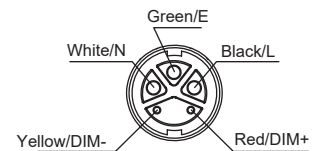

LDG LEDGE COVE WALL WASHER

FEATURES

- Multiple lengths available
- Powder coated aluminum body
- 8 watt per foot
- ETL listed
- 150 Degree Rotatable
- 3 Year warranty

SPECIFICATIONS

Color Temperature	2700K, 3000K, 4000K, 6500K	Surface Finishing	Power Coat
Length	1FT, 2FT, 4FT	Rotation	150°
Power Consumption	8W/FT	CRI	≥80
Beam Angle	15°/25°/35°/120°/20° x 40°	Delivered Output	100LM/W
Dimming	0-10/Dali/On-Off/DMX512	Operating Temperature	-20°C to 40°C
Dimming Range	10%-100%	Ingress Protection Rating	IP20
Housing Material	Aluminum	Certification	ETL
Input Voltage	120V/240V/100-277V		

ORDERING GUIDE

LDG- _____ - _____ - _____ - _____ - _____ - _____ **Example: LDG-1-18-120-TRA-15-BK**

Model	Length	Color Temperature	Voltage	Dimming	Optics	Finish
LDG	1 1FT	18 1800K	120 120V	0-10 0-10V	15 15°	BK Black WT White
	2 2FT	27 2700K	240 240V	DLI DALI	25 25°	
	4 4FT	30 3000K	UNV 100-277V	OF ON/OFF	35 35°	
		40 4000K		DMX DMX512	120 120°	
		65 6500K			WW 20° x 40°	
Accessories						
LDG	ST20 CW36 CW72 CW108	Starting Wire, 20inch Coupling Wire, 36inch Coupling Wire, 72inch Coupling Wire, 108inch				

LDG LEDGE COVE WALL WASHER

DIMENSIONS

male connector front view

female connector front view

LDG LEDGE COVE WALL WASHER

MAX RUN

0-10V Dimmer:

Dimmer=600 W,240V/277A C

Length	Input Volt.	Connection Qty (Max)
1FT	240/277 VA C	60PCS
2FT	240/277 VA C	30PCS
4FT	240/277 VA C	15PCS

LDG LEDGE COVE WALL WASHER

FINISHES

Black Powered Coated Aluminum

White Powered Coated Aluminum