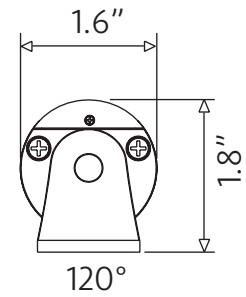

LDG LEDGE COVE WALL WASHER

FEATURES

- Multiple lengths available
- Powder coated aluminum body
- 8 watt per foot
- ETL listed
- 150 Degree Rotatable
- 3 Year warranty

SPECIFICATIONS

Color Temperature	2700K, 3000K, 4000K, 6500K	Surface Finishing	Power Coat
Length	1FT, 2FT, 4FT	Rotation	150°
Power Consumption	8W/FT	CRI	≥80
Beam Angle	15°/25°/35°/120°/20° x 40°	Delivered Output	100LM/W
Dimming	0-10/Dali/On-Off/DMX512	Operating Temperature	-20°C to 40°C
Dimming Range	10%-100%	Ingress Protection Rating	IP20
Housing Material	Aluminum	Certification	ETL
Input Voltage	120V/240V/100-277V		

ORDERING GUIDE

LDG- _____ - _____ - _____ - _____ - _____ - _____ **Example: LDG-1-18-120-TRA-15-BK**

Model	Length	Color Temperature	Voltage	Dimming	Optics	Finish
LDG	1 1FT	18 1800K	120 120V	0-10 0-10V	15 15°	BK Black WT White
	2 2FT	27 2700K	240 240V	DLI DALI	25 25°	
	4 4FT	30 3000K	UNV 100-277V	OF ON/OFF	35 35°	
		40 4000K		DMX DMX512	120 120°	
		65 6500K			WW 20° x 40°	
Accessories						
LDG	ST20 CW36 CW72 CW108	Starting Wire, 20inch Coupling Wire, 36inch Coupling Wire, 72inch Coupling Wire, 108inch				

LDG LEDGE COVE WALL WASHER

DIMENSIONS

male connector front view

female connector front view

LDG LEDGE COVE WALL WASHER

MAX RUN

0-10V Dimmer:

Dimmer=600 W,240V/277A C

Length	Input Volt.	Connection Qty (Max)
1FT	240/277 VA C	60PCS
2FT	240/277 VA C	30PCS
4FT	240/277 VA C	15PCS

LDG LEDGE COVE WALL WASHER

FINISHES

Black Powered Coated Aluminum

White Powered Coated Aluminum