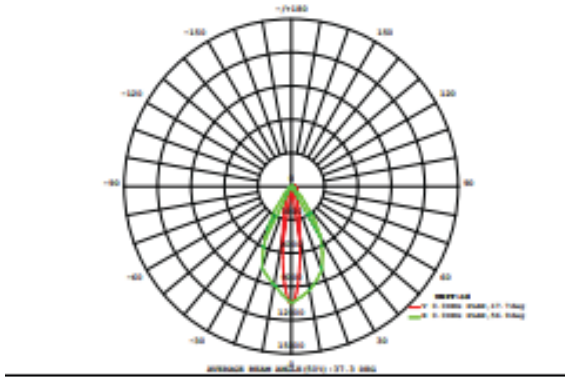

LDG LEDGE COVE WALL WASHER

FEATURES

- Multiple lengths available
- Powder coated aluminum body
- 8 watt per foot
- ETL listed
- 150 Degree Rotatable
- 3 Year warranty

SPECIFICATIONS

Color Temperature	2700K, 3000K, 4000K, 6500K	Surface Finishing	Power Coat
Length	1FT, 2FT, 4FT	Rotation	150°
Power Consumption	8W/FT	CRI	≥80
Beam Angle	15°/25°/35°/120°/20° x 40°	Delivered Output	100LM/W
Dimming	0-10/Dali/On-Off/DMX512	Operating Temperature	-20°C to 40°C
Dimming Range	10%-100%	Ingress Protection Rating	IP20
Housing Material	Aluminum	Certification	ETL
Input Voltage	120V/240V/100-277V		

ORDERING GUIDE

LDG- _____ - _____ - _____ - _____ - _____ - _____ **Example: LDG-1-18-120-TRA-15-BK**

Model	Length	Color Temperature	Voltage	Dimming	Optics	Finish
LDG	1 1FT	18 1800K	120 120V	0-10 0-10V	15 15°	BK Black WT White
	2 2FT	27 2700K	240 240V	DLI DALI	25 25°	
	4 4FT	30 3000K	UNV 100-277V	OF ON/OFF	35 35°	
		40 4000K		DMX DMX512	120 120°	
		65 6500K			WW 20° x 40°	
Accessories						
LDG	ST20 CW36 CW72 CW108	Starting Wire, 20inch Coupling Wire, 36inch Coupling Wire, 72inch Coupling Wire, 108inch				

Length	Input Volt.	Connection Qty (Max)
1FT	240/277 VA C	60PCS
2FT	240/277 VA C	30PCS
4FT	240/277 VA C	15PCS

LDG LEDGE COVE WALL WASHER

FINISHES

Black Powered Coated Aluminum

White Powered Coated Aluminum

LDG LEDGE COVE WALL WASHER

PHOTOMETRIC GRAPH

120°, 3000K

15° x 55°, 3000K