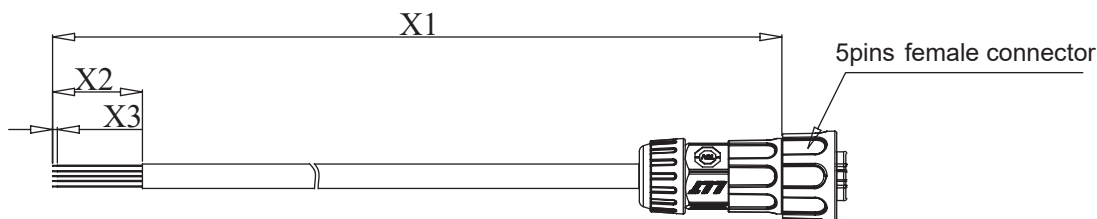

LDG LEDGE COVE WALL WASHER

DIMENSIONS