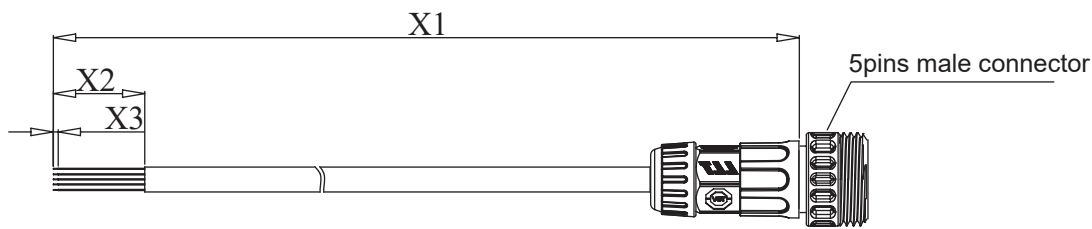

LDG LEDGE COVE WALL WASHER

FEATURES

- Multiple lengths available
- Powder coated aluminum body
- 8 watt per foot
- ETL listed
- 150 Degree Rotatable
- 3 Year warranty

SPECIFICATIONS

Color Temperature	2700K, 3000K, 4000K, 6500K	Surface Finishing	Power Coat
Length	1FT, 2FT, 4FT	Rotation	150°
Power Consumption	8W/FT	CRI	≥80
Beam Angle	15°/25°/35°/120°/20° x 40°	Delivered Output	100LM/W
Dimming	0-10/Dali/On-Off/DMX512	Operating Temperature	-20°C to 40°C
Dimming Range	10%-100%	Ingress Protection Rating	IP20
Housing Material	Aluminum	Certification	ETL
Input Voltage	120V/240V/100-277V		

ORDERING GUIDE

LDG- _____ - _____ - _____ - _____ - _____ - _____ **Example: LDG-1-18-120-TRA-15-BK**

Model	Length	Color Temperature	Voltage	Dimming	Optics	Finish
LDG	1 1FT	18 1800K	120 120V	0-10 0-10V	15 15°	BK Black WT White
	2 2FT	27 2700K	240 240V	DLI DALI	25 25°	
	4 4FT	30 3000K	UNV 100-277V	OF ON/OFF	35 35°	
		40 4000K		DMX DMX512	120 120°	
		65 6500K			WW 20° x 40°	
Accessories						
LDG	ST20 CW36 CW72 CW108	Starting Wire, 20inch Coupling Wire, 36inch Coupling Wire, 72inch Coupling Wire, 108inch				

LDG LEDGE COVE WALL WASHER

DIMENSIONS

male connector front view

female connector front view

LDG LEDGE COVE WALL WASHER

MAX RUN

0-10V Dimmer:

Dimmer=600 W,240V/277A C