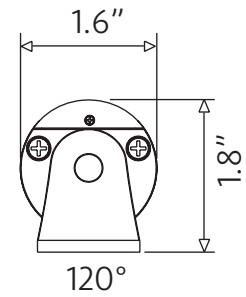

## SPECIFICATIONS

Color Temperature	2700K, 3000K, 4000K, 6500K	Surface Finishing	Power Coat
Length	1FT, 2FT, 4FT	Rotation	150°
Power Consumption	8W/FT	CRI	≥80
Beam Angle	15°/25°/35°/120°/20° x 40°	Delivered Output	100LM/W
Dimming	0-10/Dali/On-Off/DMX512	Operating Temperature	-20°C to 40°C
Dimming Range	10%-100%	Ingress Protection Rating	IP20
Housing Material	Aluminum	Certification	ETL
Input Voltage	120V/240V/100-277V		

## ORDERING GUIDE

LDG- \_\_\_\_\_ - \_\_\_\_\_ - \_\_\_\_\_ - \_\_\_\_\_ - \_\_\_\_\_ - \_\_\_\_\_ **Example: LDG-1-18-120-TRA-15-BK**

Model	Length	Color Temperature	Voltage	Dimming	Optics	Finish
LDG	<b>1</b> 1FT	<b>18</b> 1800K	<b>120</b> 120V	<b>0-10</b> 0-10V	<b>15</b> 15°	<b>BK</b> Black <b>WT</b> White
	<b>2</b> 2FT	<b>27</b> 2700K	<b>240</b> 240V	<b>DLI</b> DALI	<b>25</b> 25°	
	<b>4</b> 4FT	<b>30</b> 3000K	<b>UNV</b> 100-277V	<b>OF</b> ON/OFF	<b>35</b> 35°	
		<b>40</b> 4000K		<b>DMX</b> DMX512	<b>120</b> 120°	
		<b>65</b> 6500K			<b>WW</b> 20° x 40°	
Accessories						
LDG	ST20 CW36 CW72 CW108	Starting Wire, 20inch Coupling Wire, 36inch Coupling Wire, 72inch Coupling Wire, 108inch				

## DIMENSIONS

male connector front view

female connector front view