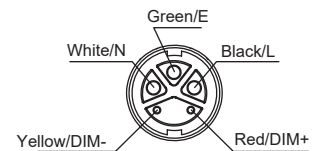

## SPECIFICATIONS

Color Temperature	2700K, 3000K, 4000K, 6500K	Surface Finishing	Power Coat
Length	1FT, 2FT, 4FT	Rotation	150°
Power Consumption	8W/FT	CRI	≥80
Beam Angle	15°/25°/35°/120°/20° x 40°	Delivered Output	100LM/W
Dimming	0-10/Dali/On-Off/DMX512	Operating Temperature	-20°C to 40°C
Dimming Range	10%-100%	Ingress Protection Rating	IP20
Housing Material	Aluminum	Certification	ETL
Input Voltage	120V/240V/100-277V		

## ORDERING GUIDE

LDG- \_\_\_\_\_ - \_\_\_\_\_ - \_\_\_\_\_ - \_\_\_\_\_ - \_\_\_\_\_ - \_\_\_\_\_ **Example: LDG-1-18-120-TRA-15-BK**

Model	Length	Color Temperature	Voltage	Dimming	Optics	Finish
LDG	<b>1</b> 1FT	<b>18</b> 1800K	<b>120</b> 120V	<b>0-10</b> 0-10V	<b>15</b> 15°	<b>BK</b> Black <b>WT</b> White
	<b>2</b> 2FT	<b>27</b> 2700K	<b>240</b> 240V	<b>DLI</b> DALI	<b>25</b> 25°	
	<b>4</b> 4FT	<b>30</b> 3000K	<b>UNV</b> 100-277V	<b>OF</b> ON/OFF	<b>35</b> 35°	
		<b>40</b> 4000K		<b>DMX</b> DMX512	<b>120</b> 120°	
		<b>65</b> 6500K			<b>WW</b> 20° x 40°	
Accessories						
LDG	ST20 CW36 CW72 CW108	Starting Wire, 20inch Coupling Wire, 36inch Coupling Wire, 72inch Coupling Wire, 108inch				

## DIMENSIONS

male connector front view

female connector front view