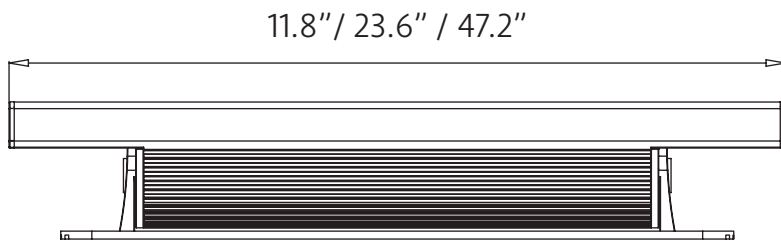

LDG LEDGE COVE WALL WASHER

DIMENSIONS