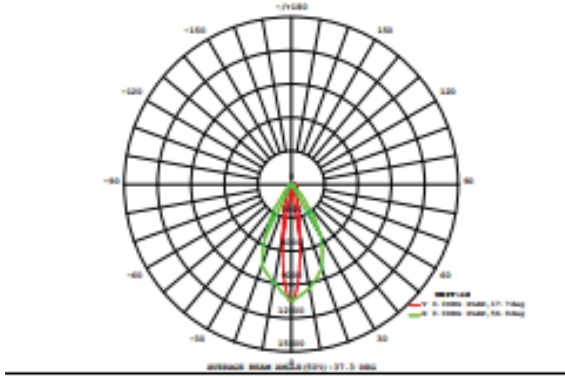

LDG LEDGE COVE WALL WASHER

PHOTOMETRIC GRAPH

120°, 3000K