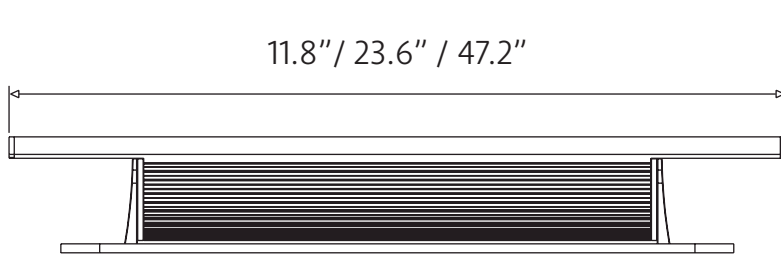

## SPECIFICATIONS

Color Temperature	2700K, 3000K, 4000K, 6500K	Surface Finishing	Power Coat
Length	1FT, 2FT, 4FT	Rotation	150°
Power Consumption	8W/FT	CRI	≥80
Beam Angle	15°/25°/35°/120°/20° x 40°	Delivered Output	100LM/W
Dimming	0-10/Dali/On-Off/DMX512	Operating Temperature	-20°C to 40°C
Dimming Range	10%-100%	Ingress Protection Rating	IP20
Housing Material	Aluminum	Certification	ETL
Input Voltage	120V/240V/100-277V		

## ORDERING GUIDE

LDG- \_\_\_\_\_ - \_\_\_\_\_ - \_\_\_\_\_ - \_\_\_\_\_ - \_\_\_\_\_ - \_\_\_\_\_ **Example: LDG-1-18-120-TRA-15-BK**

Model	Length	Color Temperature	Voltage	Dimming	Optics	Finish
LDG	<b>1</b> 1FT	<b>18</b> 1800K	<b>120</b> 120V	<b>0-10</b> 0-10V	<b>15</b> 15°	<b>BK</b> Black <b>WT</b> White
	<b>2</b> 2FT	<b>27</b> 2700K	<b>240</b> 240V	<b>DLI</b> DALI	<b>25</b> 25°	
	<b>4</b> 4FT	<b>30</b> 3000K	<b>UNV</b> 100-277V	<b>OF</b> ON/OFF	<b>35</b> 35°	
		<b>40</b> 4000K		<b>DMX</b> DMX512	<b>120</b> 120°	
		<b>65</b> 6500K			<b>WW</b> 20° x 40°	
Accessories						
LDG	ST20 CW36 CW72 CW108	Starting Wire, 20inch Coupling Wire, 36inch Coupling Wire, 72inch Coupling Wire, 108inch				

## DIMENSIONS

male connector front view

female connector front view