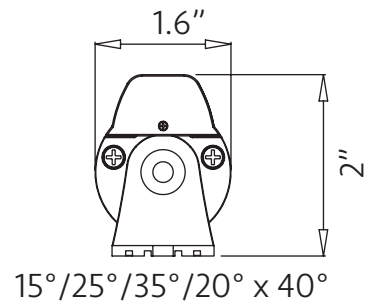

## SPECIFICATIONS

Color Temperature	2700K, 3000K, 4000K, 6500K	Surface Finishing	Power Coat
Length	1FT, 2FT, 4FT	Rotation	150°
Power Consumption	8W/FT	CRI	≥80
Beam Angle	15°/25°/35°/120°/20° x 40°	Delivered Output	100LM/W
Dimming	0-10/Dali/On-Off/DMX512	Operating Temperature	-20°C to 40°C
Dimming Range	10%-100%	Ingress Protection Rating	IP20
Housing Material	Aluminum	Certification	ETL
Input Voltage	120V/240V/100-277V		

## ORDERING GUIDE

LDG- \_\_\_\_\_ - \_\_\_\_\_ - \_\_\_\_\_ - \_\_\_\_\_ - \_\_\_\_\_ - \_\_\_\_\_ **Example: LDG-1-18-120-TRA-15-BK**

Model	Length	Color Temperature	Voltage	Dimming	Optics	Finish
LDG	<b>1</b> 1FT	<b>18</b> 1800K	<b>120</b> 120V	<b>0-10</b> 0-10V	<b>15</b> 15°	<b>BK</b> Black <b>WT</b> White
	<b>2</b> 2FT	<b>27</b> 2700K	<b>240</b> 240V	<b>DLI</b> DALI	<b>25</b> 25°	
	<b>4</b> 4FT	<b>30</b> 3000K	<b>UNV</b> 100-277V	<b>OF</b> ON/OFF	<b>35</b> 35°	
		<b>40</b> 4000K		<b>DMX</b> DMX512	<b>120</b> 120°	
		<b>65</b> 6500K			<b>WW</b> 20° x 40°	
Accessories						
LDG	ST20 CW36 CW72 CW108	Starting Wire, 20inch Coupling Wire, 36inch Coupling Wire, 72inch Coupling Wire, 108inch				

## DIMENSIONS

male connector front view

female connector front view