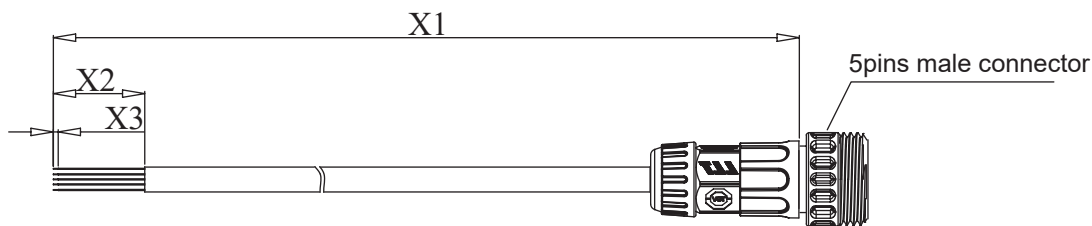

LDG LEDGE COVE WALL WASHER

DIMENSIONS