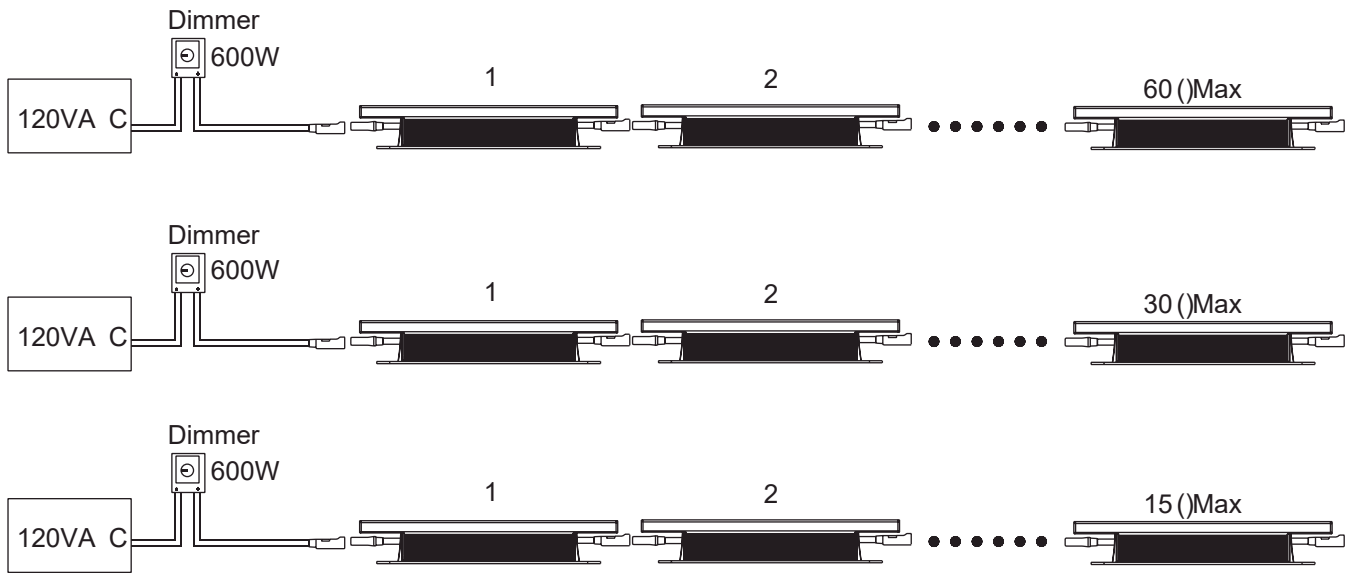

female connector front view

LDG LEDGE COVE WALL WASHER

MAX RUN

0-10V Dimmer: