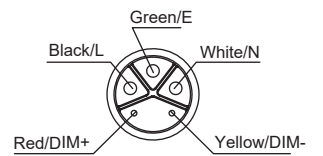

## SPECIFICATIONS

Color Temperature	2700K, 3000K, 4000K, 6500K	Surface Finishing	Power Coat
Length	1FT, 2FT, 4FT	Rotation	150°
Power Consumption	8W/FT	CRI	≥80
Beam Angle	15°/25°/35°/120°/20° x 40°	Delivered Output	100LM/W
Dimming	0-10/Dali/On-Off/DMX512	Operating Temperature	-20°C to 40°C
Dimming Range	10%-100%	Ingress Protection Rating	IP20
Housing Material	Aluminum	Certification	ETL
Input Voltage	120V/240V/100-277V		

## ORDERING GUIDE

LDG- \_\_\_\_\_ - \_\_\_\_\_ - \_\_\_\_\_ - \_\_\_\_\_ - \_\_\_\_\_ - \_\_\_\_\_ **Example: LDG-1-18-120-TRA-15-BK**

Model	Length	Color Temperature	Voltage	Dimming	Optics	Finish
LDG	<b>1</b> 1FT	<b>18</b> 1800K	<b>120</b> 120V	<b>0-10</b> 0-10V	<b>15</b> 15°	<b>BK</b> Black <b>WT</b> White
	<b>2</b> 2FT	<b>27</b> 2700K	<b>240</b> 240V	<b>DLI</b> DALI	<b>25</b> 25°	
	<b>4</b> 4FT	<b>30</b> 3000K	<b>UNV</b> 100-277V	<b>OF</b> ON/OFF	<b>35</b> 35°	
		<b>40</b> 4000K		<b>DMX</b> DMX512	<b>120</b> 120°	
		<b>65</b> 6500K			<b>WW</b> 20° x 40°	
Accessories						
LDG	ST20 CW36 CW72 CW108	Starting Wire, 20inch Coupling Wire, 36inch Coupling Wire, 72inch Coupling Wire, 108inch				

## DIMENSIONS

male connector front view

female connector front view