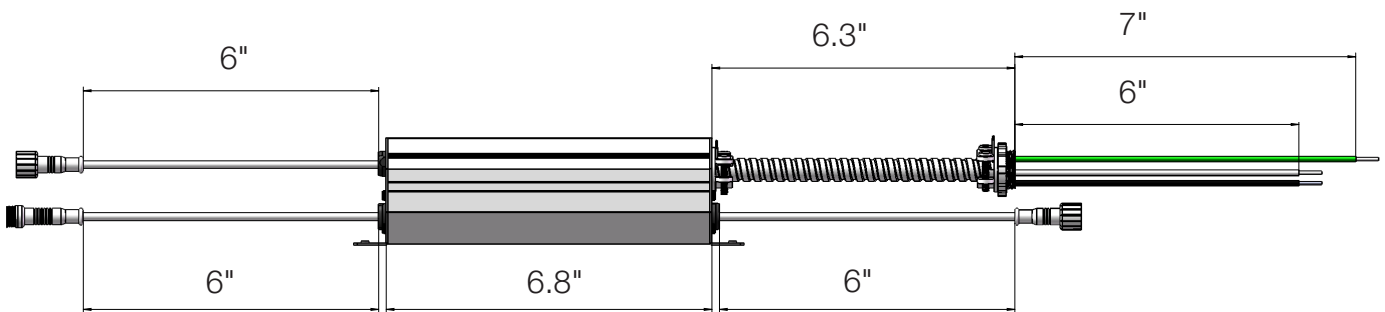

EMERGENCY BACK UP DRIVER

RAD25/35-EM

90 minute run time

See spec sheet for further information