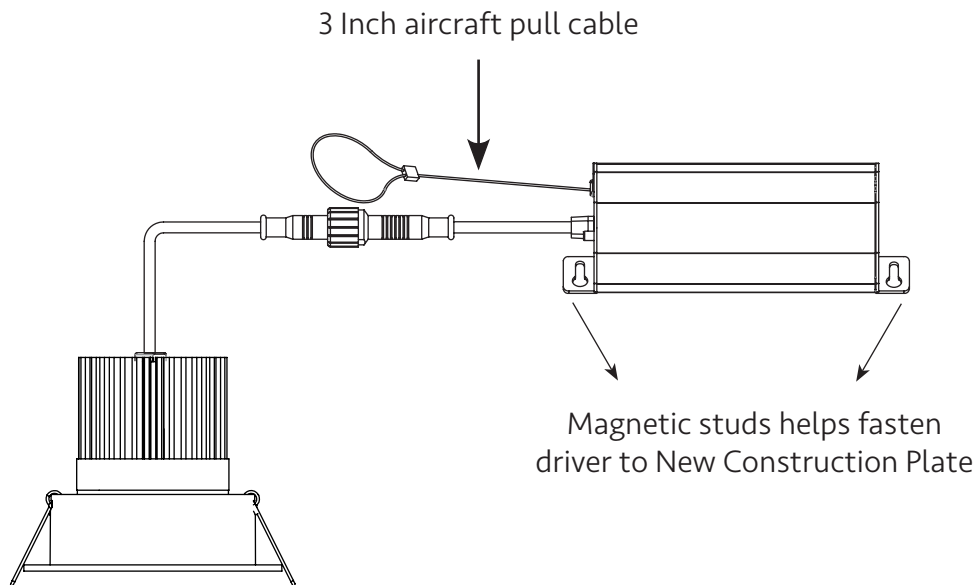

**QUICKSHIP CONFIGURATION - 120V 36 DEGREE BEAM ANGLE CLEAR LENSE**

## DIMENSIONS