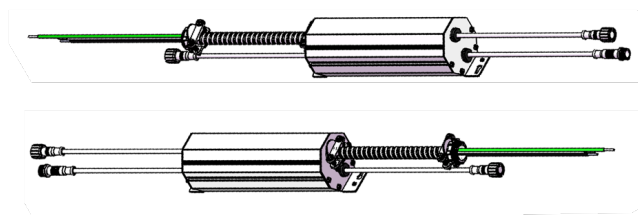

EMERGENCY BACK UP DRIVER

RAD25/35-EM

90 minute run time

See spec sheet for further information