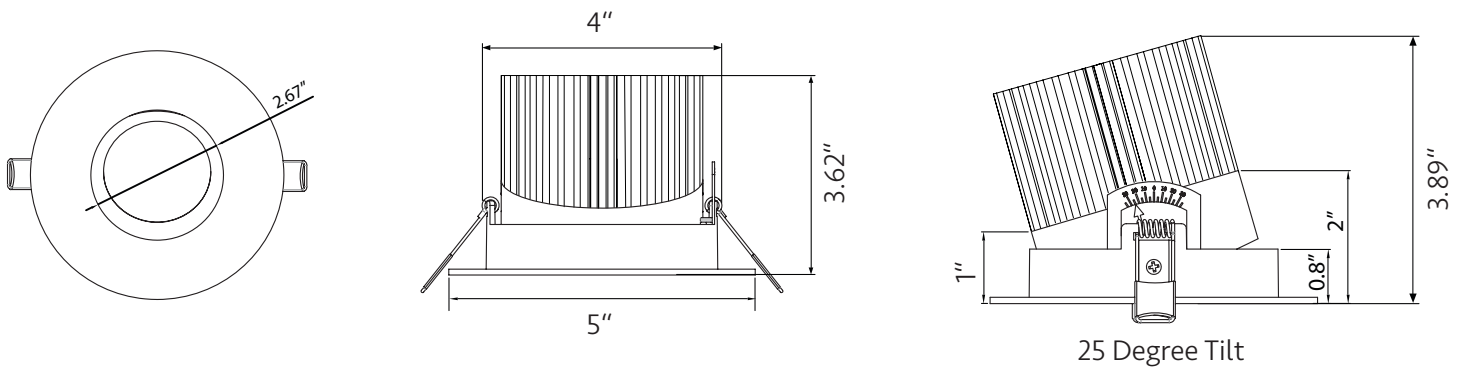

**QUICKSHIP CONFIGURATION - 120V 36 DEGREE BEAM ANGLE CLEAR LENSE**

## DIMENSIONS