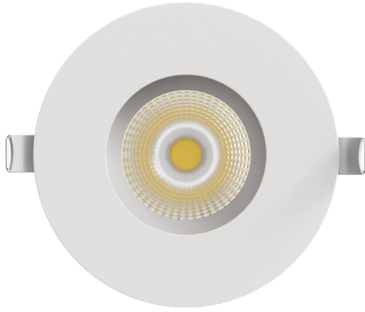

## SONIC 3.5 ADJUSTABLE

3.5" RECESSED LED DOWNLIGHT

### FEATURES

- Air-tight and wet location approved
- Type IC rated - approved for direct contact with insulation
- Universal Voltage and Dimming
- Adjustable Tilt up to 25 Degree
- Quick connect wire allows for efficient installation
- New construction plate available
- Optional Emergency Backup
- 5 Year Warranty

### SPECIFICATIONS

Wattage	15W
Lumens	1250LM
Input Voltage	120-277V
CCT	5CCT Select / 1800K - 3000K
Efficacy	>82LM/W
CRI	>90
Beam Angle	15°/24°/36°/50°
Dimming	Triac & 0-10V
Environment	IP65 Wet Location
Material	Aluminum Body with Anodized Heat Sink
Operating Temperature	-4°F - 104°F
Lamp Life	50,000 hrs
Cut Out	4"

# RAD35ADJ SONIC 3.5 ADJUSTABLE

3.5" RECESSED LED DOWNLIGHT