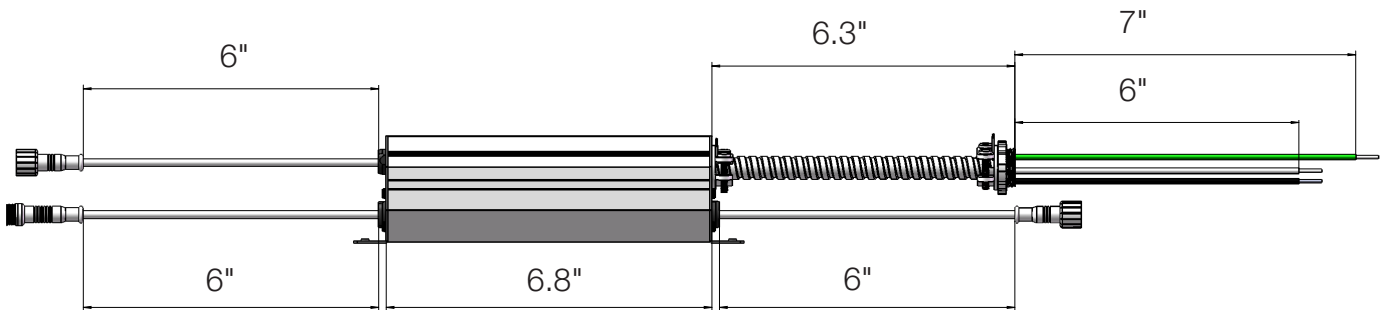

EMERGENCY BACK UP DRIVER

RAD25/35-EM

90 minute run time

See spec sheet for further information