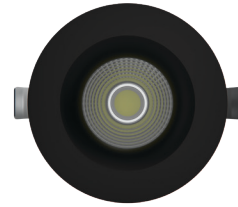

# RAD35X ADJ SONIC 3.5 X ADJUSTABLE

3.5" RECESSED LED DOWNLIGHT

## TRIM COLOR OPTION

White  
Black

WT  
BK

Existing Trim

RAD35R-BK