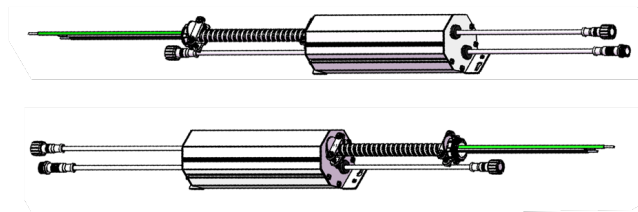

EMERGENCY BACK UP DRIVER

RAD25/35-EM

90 minute run time

See spec sheet for further information