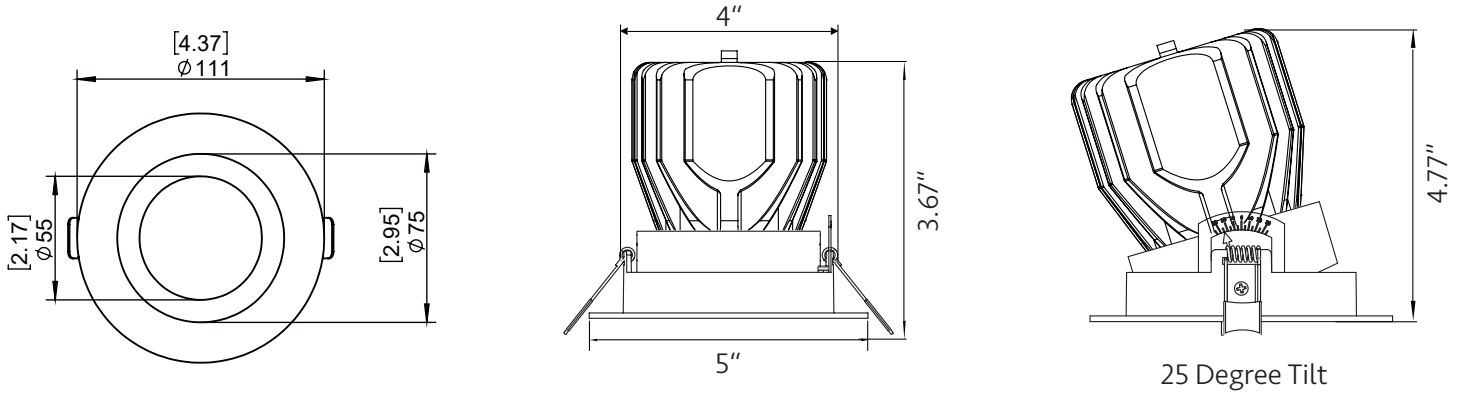

**QUICKSHIP CONFIGURATION - 120V 36 DEGREE BEAM ANGLE CLEAR LENS**

## DIMENSIONS