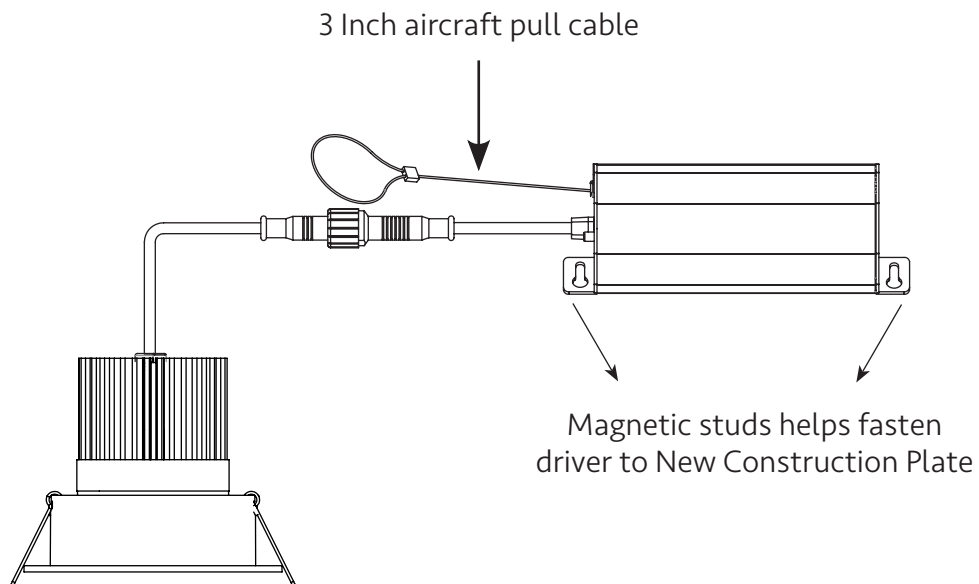

**QUICKSHIP CONFIGURATION - 120V 36 DEGREE BEAM ANGLE CLEAR LENS**

## DIMENSIONS