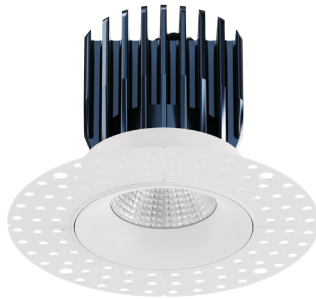

RAD35X

SONIC 3.5 X TRIMLESS

3.5" RECESSED LED DOWNLIGHT

FEATURES

- Air-tight and wet location approved
- Type IC rated - approved for direct contact with insulation
- Downlight housing is not required even for insulated ceiling
- Seamless mud-in trim
- Quick connect wire allows for efficient installation
- New construction plate available (NCH350)
- Optional Emergency Backup
- 5 Year Warranty

SPECIFICATIONS

Wattage	20W
Lumens	2000LM
Input Voltage	120-277V
CCT	27K, 30K, 35K, 40K, 50K (CCT Adj.)
Efficacy	>100LM/W
CRI	>90
Beam Angle	15°/24°/36°/50°
Dimming	Triac & 0-10V
Environment	IP65 Wet Location
Material	Aluminum Body with Anodized Heat Sink
Operating Temperature	-4°F - 104°F
Lamp Life	50,000 hrs
Cut Out	3.5"

ORDERING GUIDE

RAD35TMS-R - 20 -CCT- UNV - _____ - _____ - WT - _____

Example: RAD35TMS-R-20-CCT-UNV-15-C-WT

Model	Wattage	CCT	Input Voltage	Beam Angle	Lens	Trim Finish	EM
RAD35TMS-R (Trimless Round)	20 20W	CCT CCT Adj.	UNV 120-277V	15 15° 24 24° 36 36° 50 50°	C Clear F Frosted	WT White	EM

RAD35X SONIC 3.5 X TRIMLESS

3.5" RECESSED LED DOWNLIGHT

DIMENSIONS

RAD35X SONIC 3.5 X TRIMLESS

3.5" RECESSED LED DOWNLIGHT

ACCESSORIES

NEW CONSTRUCTION MOUNTING PLATE NCH350

- Constructed out of galvanized steel
- Magnetic plate and driver facilitate easy and secure placement
- Adjustable Hanger Bars up to 24"