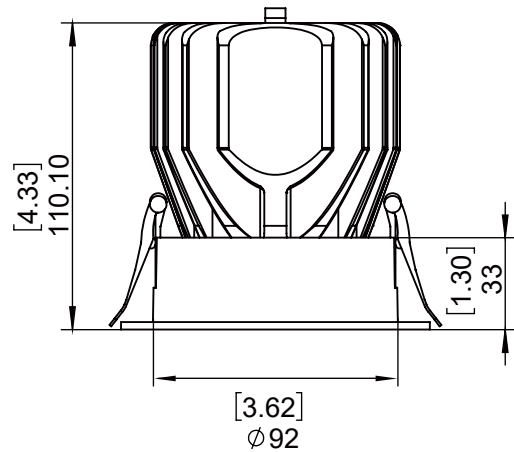

SPECIFICATIONS

Wattage	20W
Lumens	2000LM
Input Voltage	120-277V
CCT	27K, 30K, 35K, 40K, 50K (CCT Adj.)
Efficacy	>100LM/W
CRI	>90
Beam Angle	15°/24°/36°/50°
Dimming	Triac & 0-10V
Environment	IP65 Wet Location
Material	Aluminum Body with Anodized Heat Sink
Operating Temperature	-4°F - 104°F
Lamp Life	50,000 hrs
Cut Out	3.5"

ORDERING GUIDE

RAD35TMS-R - 20 -CCT- UNV - _____ - _____ - WT - _____

Example: RAD35TMS-R-20-CCT-UNV-15-C-WT

Model	Wattage	CCT	Input Voltage	Beam Angle	Lens	Trim Finish	EM
RAD35TMS-R (Trimless Round)	20 20W	CCT CCT Adj.	UNV 120-277V	15 15° 24 24° 36 36° 50 50°	C Clear F Frosted	WT White	EM

RAD35X SONIC 3.5 X TRIMLESS

3.5" RECESSED LED DOWNLIGHT

DIMENSIONS

RAD35X SONIC 3.5 X TRIMLESS

3.5" RECESSED LED DOWNLIGHT

ACCESSORIES

NEW CONSTRUCTION MOUNTING PLATE NCH350

- Constructed out of galvanized steel
- Magnetic plate and driver facilitate easy and secure placement
- Adjustable Hanger Bars up to 24"