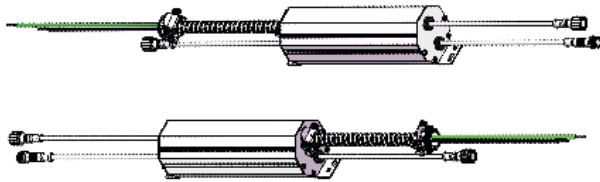

RAD35X

SONIC 3.5 X TRIMLESS

3.5" RECESSED LED DOWNLIGHT

FEATURES

- Air-tight and wet location approved
- Type IC rated - approved for direct contact with insulation
- Downlight housing is not required even for insulated ceiling
- Seamless mud-in trim
- Quick connect wire allows for efficient installation
- New construction plate available (NCH350)
- Optional Emergency Backup
- 5 Year Warranty

ORDERING GUIDE

RAD35TMS-R - 20 -CCT- UNV - _____ - _____ - WT - _____

Example: RAD35TMS-R-20-CCT-UNV-15-C-WT

Model	Wattage	CCT	Input Voltage	Beam Angle	Lens	Trim Finish	EM
RAD35TMS-R (Trimless Round)	20 20W	CCT CCT Adj.	UNV 120-277V	15 15° 24 24° 36 36° 50 50°	C Clear F Frosted	WT White	EM

RAD35X SONIC 3.5 X TRIMLESS

3.5" RECESSED LED DOWNLIGHT

DIMENSIONS

RAD35X SONIC 3.5 X TRIMLESS

3.5" RECESSED LED DOWNLIGHT

ACCESSORIES

NEW CONSTRUCTION MOUNTING PLATE NCH350

- Constructed out of galvanized steel
- Magnetic plate and driver facilitate easy and secure placement
- Adjustable Hanger Bars up to 24"

FROSTED LENS OPTION

RAD35X SONIC 3.5 X TRIMLESS

3.5" RECESSED LED DOWNLIGHT

EMERGENCY BACK UP DRIVER
RAD25/35-EM

90 minute run time
See spec sheet for further information

RAD35X SONIC 3.5 X TRIMLESS

3.5" RECESSED LED DOWNLIGHT