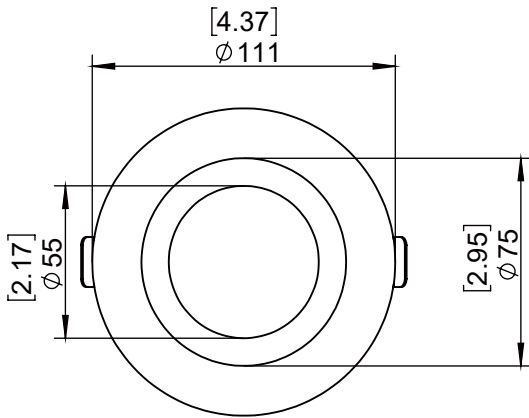

SPECIFICATIONS

Wattage	20W
Lumens	2000LM
Input Voltage	120-277V
CCT	27K, 30K, 35K, 40K, 50K (CCT Adj.)
Efficacy	>100LM/W
CRI	>90
Beam Angle	15°/24°/36°/50°
Dimming	Triac & 0-10V
Environment	IP65 Wet Location
Material	Aluminum Body with Anodized Heat Sink
Operating Temperature	-4°F - 104°F
Lamp Life	50,000 hrs
Cut Out	3.5"

ORDERING GUIDE

RAD35TMS-R - 20 -CCT- UNV - _____ - _____ - WT - _____

Example: RAD35TMS-R-20-CCT-UNV-15-C-WT

Model	Wattage	CCT	Input Voltage	Beam Angle	Lens	Trim Finish	EM
RAD35TMS-R (Trimless Round)	20 20W	CCT CCT Adj.	UNV 120-277V	15 15° 24 24° 36 36° 50 50°	C Clear F Frosted	WT White	EM

RAD35X SONIC 3.5 X TRIMLESS

3.5" RECESSED LED DOWNLIGHT

DIMENSIONS

RAD35X SONIC 3.5 X TRIMLESS

3.5" RECESSED LED DOWNLIGHT

ACCESSORIES

NEW CONSTRUCTION MOUNTING PLATE NCH350

- Constructed out of galvanized steel
- Magnetic plate and driver facilitate easy and secure placement
- Adjustable Hanger Bars up to 24"