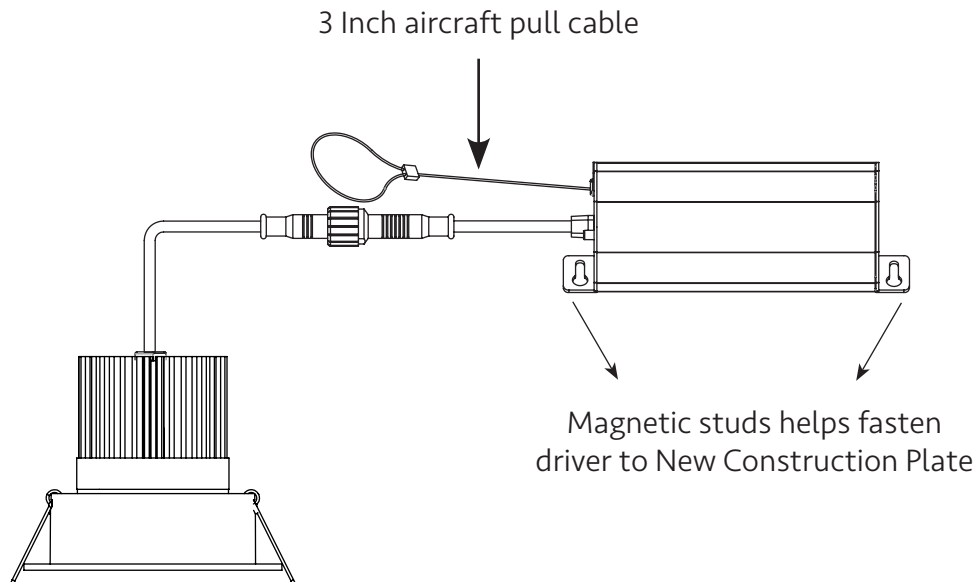

RAD35X

SONIC 3.5 X TRIMLESS

3.5" RECESSED LED DOWNLIGHT

FEATURES

- Air-tight and wet location approved
- Type IC rated - approved for direct contact with insulation
- Downlight housing is not required even for insulated ceiling
- Seamless mud-in trim
- Quick connect wire allows for efficient installation
- New construction plate available (NCH350)
- Optional Emergency Backup
- 5 Year Warranty

SPECIFICATIONS

Wattage	20W
Lumens	2000LM
Input Voltage	120-277V
CCT	27K, 30K, 35K, 40K, 50K (CCT Adj.)
Efficacy	>100LM/W
CRI	>90
Beam Angle	15°/24°/36°/50°
Dimming	Triac & 0-10V
Environment	IP65 Wet Location
Material	Aluminum Body with Anodized Heat Sink
Operating Temperature	-4°F - 104°F
Lamp Life	50,000 hrs
Cut Out	3.5"

ORDERING GUIDE

RAD35TMS-R - 20 -CCT- UNV - _____ - _____ - WT - _____

Example: RAD35TMS-R-20-CCT-UNV-15-C-WT

Model	Wattage	CCT	Input Voltage	Beam Angle	Lens	Trim Finish	EM
RAD35TMS-R (Trimless Round)	20 20W	CCT CCT Adj.	UNV 120-277V	15 15° 24 24° 36 36° 50 50°	C Clear F Frosted	WT White	EM

RAD35X SONIC 3.5 X TRIMLESS

3.5" RECESSED LED DOWNLIGHT

DIMENSIONS

RAD35X SONIC 3.5 X TRIMLESS

3.5" RECESSED LED DOWNLIGHT

ACCESSORIES

NEW CONSTRUCTION MOUNTING PLATE NCH350

- Constructed out of galvanized steel
- Magnetic plate and driver facilitate easy and secure placement
- Adjustable Hanger Bars up to 24"