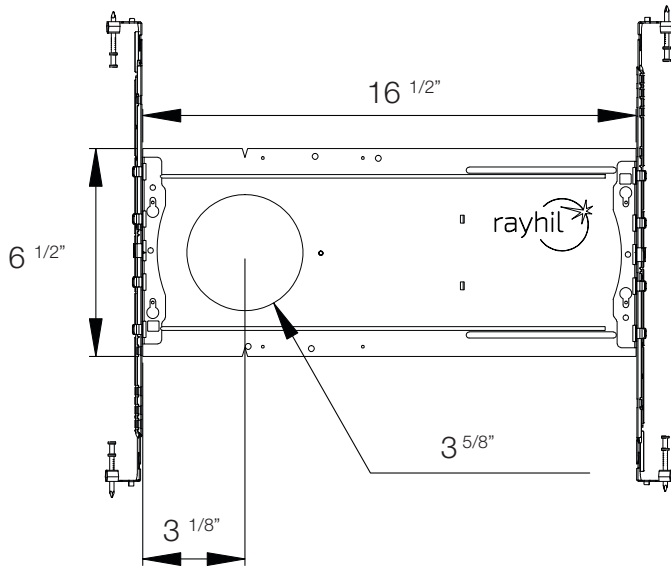

ORDERING GUIDE

RAD35TMS-R - 20 -CCT- UNV - _____ - _____ - WT - _____

Example: RAD35TMS-R-20-CCT-UNV-15-C-WT

Model	Wattage	CCT	Input Voltage	Beam Angle	Lens	Trim Finish	EM
RAD35TMS-R (Trimless Round)	20 20W	CCT CCT Adj.	UNV 120-277V	15 15° 24 24° 36 36° 50 50°	C Clear F Frosted	WT White	EM

RAD35X SONIC 3.5 X TRIMLESS

3.5" RECESSED LED DOWNLIGHT

DIMENSIONS

RAD35X SONIC 3.5 X TRIMLESS

3.5" RECESSED LED DOWNLIGHT

ACCESSORIES

NEW CONSTRUCTION MOUNTING PLATE NCH350

- Constructed out of galvanized steel
- Magnetic plate and driver facilitate easy and secure placement
- Adjustable Hanger Bars up to 24"