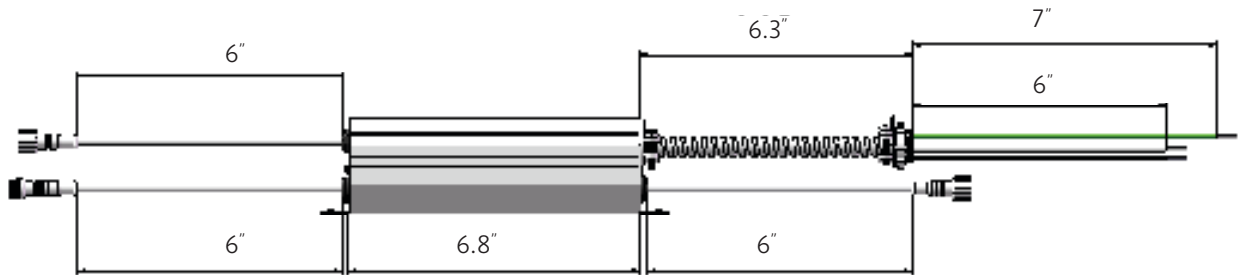

RAD35X SONIC 3.5 X TRIMLESS

3.5" RECESSED LED DOWNLIGHT

DIMENSIONS

RAD35X SONIC 3.5 X TRIMLESS

3.5" RECESSED LED DOWNLIGHT

ACCESSORIES

NEW CONSTRUCTION MOUNTING PLATE NCH350

- Constructed out of galvanized steel
- Magnetic plate and driver facilitate easy and secure placement
- Adjustable Hanger Bars up to 24"

FROSTED LENS OPTION

RAD35X SONIC 3.5 X TRIMLESS

3.5" RECESSED LED DOWNLIGHT

EMERGENCY BACK UP DRIVER
RAD25/35-EM

90 minute run time
See spec sheet for further information

RAD35X SONIC 3.5 X TRIMLESS

3.5" RECESSED LED DOWNLIGHT